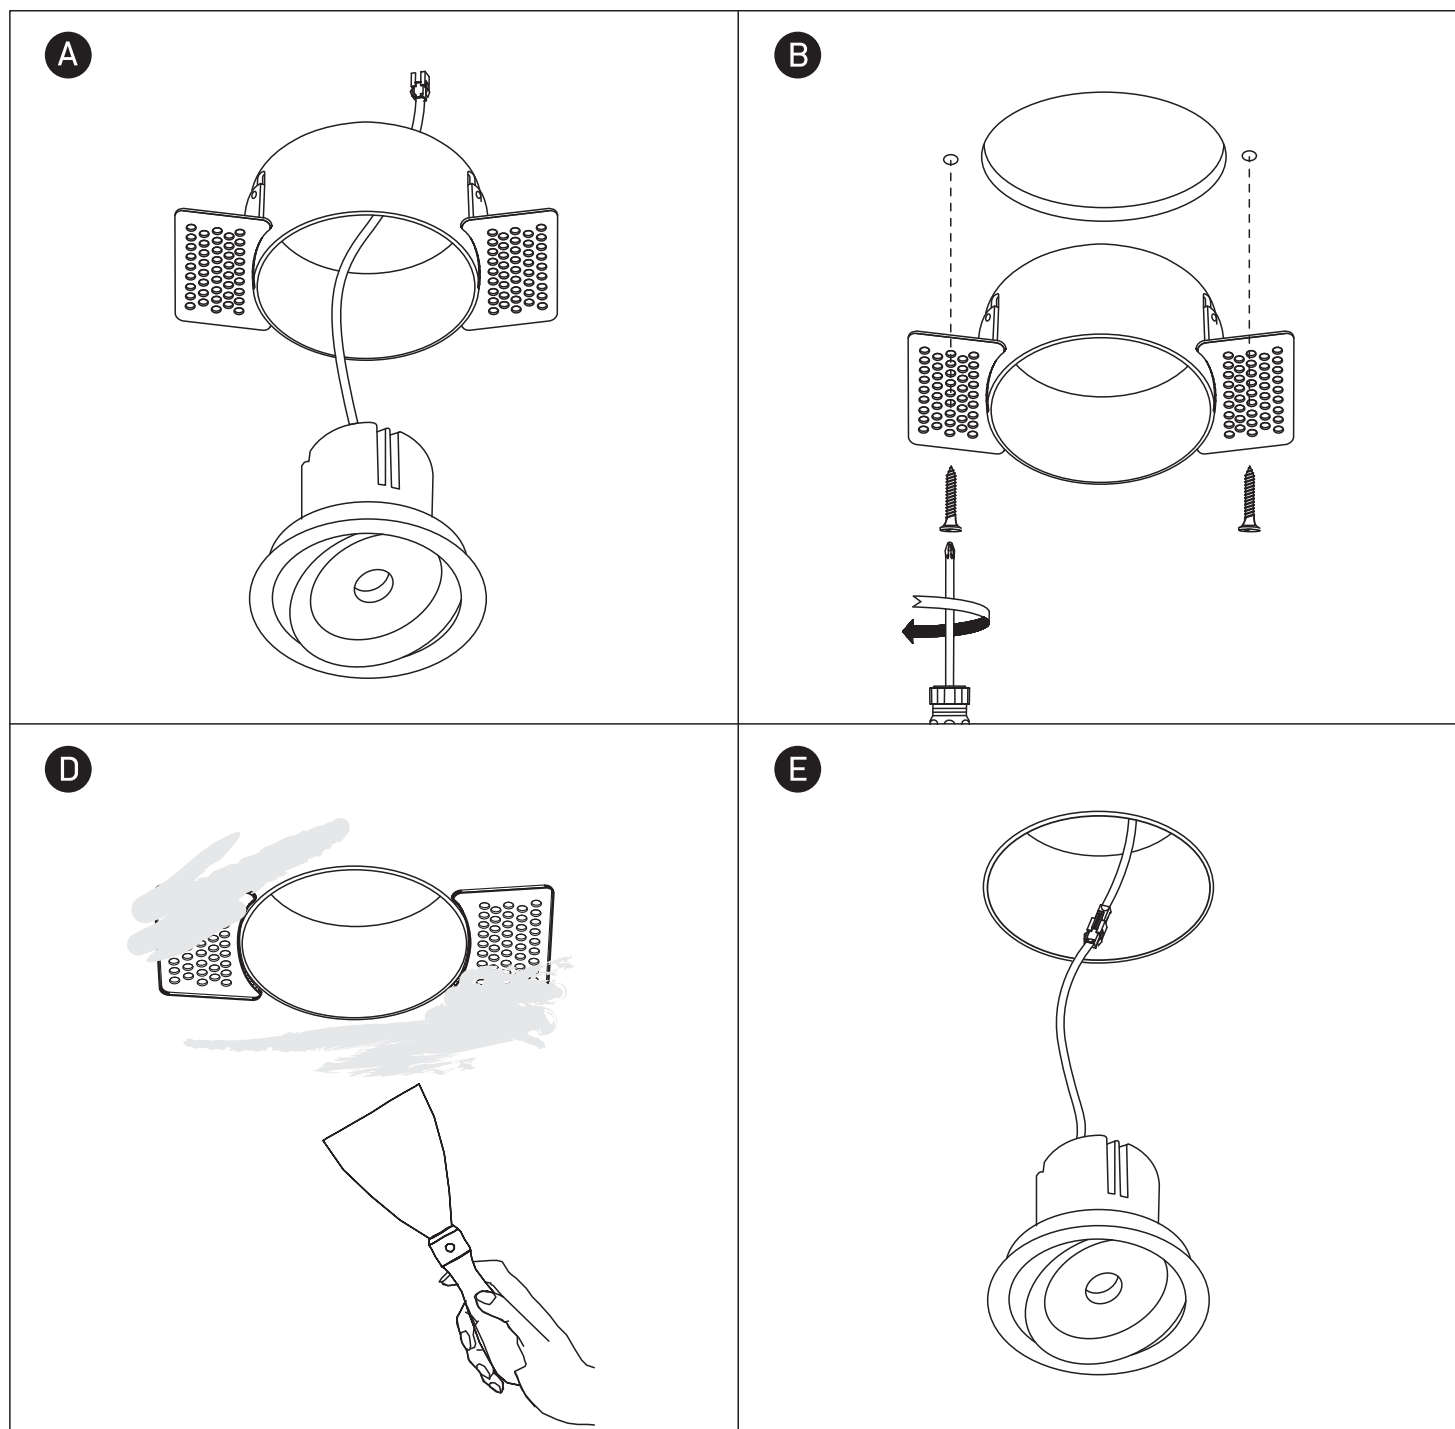

INSTALLATION MANUAL

11112T

ecolight

DARK LIGHT

90 CRI

700mA | 12W | IP20 | Aluminium | Adjustable | Trimless
Requires 700mA driver.

Warnings:

1. Make sure that the product is installed properly before connecting to electricity.
2. Do not cover the fitting.
3. Maintenance and installation should only be carried out by a professional electrician.