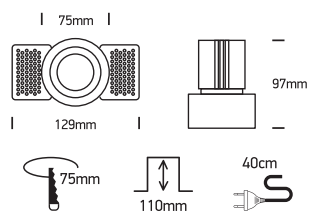

INSTALLATION MANUAL

11112T

ecolight

DARK LIGHT

90 CRI

700mA | 12W | IP20 | Aluminium | Adjustable | Trimless
Requires 700mA driver.

Warnings:

1. Make sure that the product is installed properly before connecting to electricity.
2. Do not cover the fitting.
3. Maintenance and installation should only be carried out by a professional electrician.