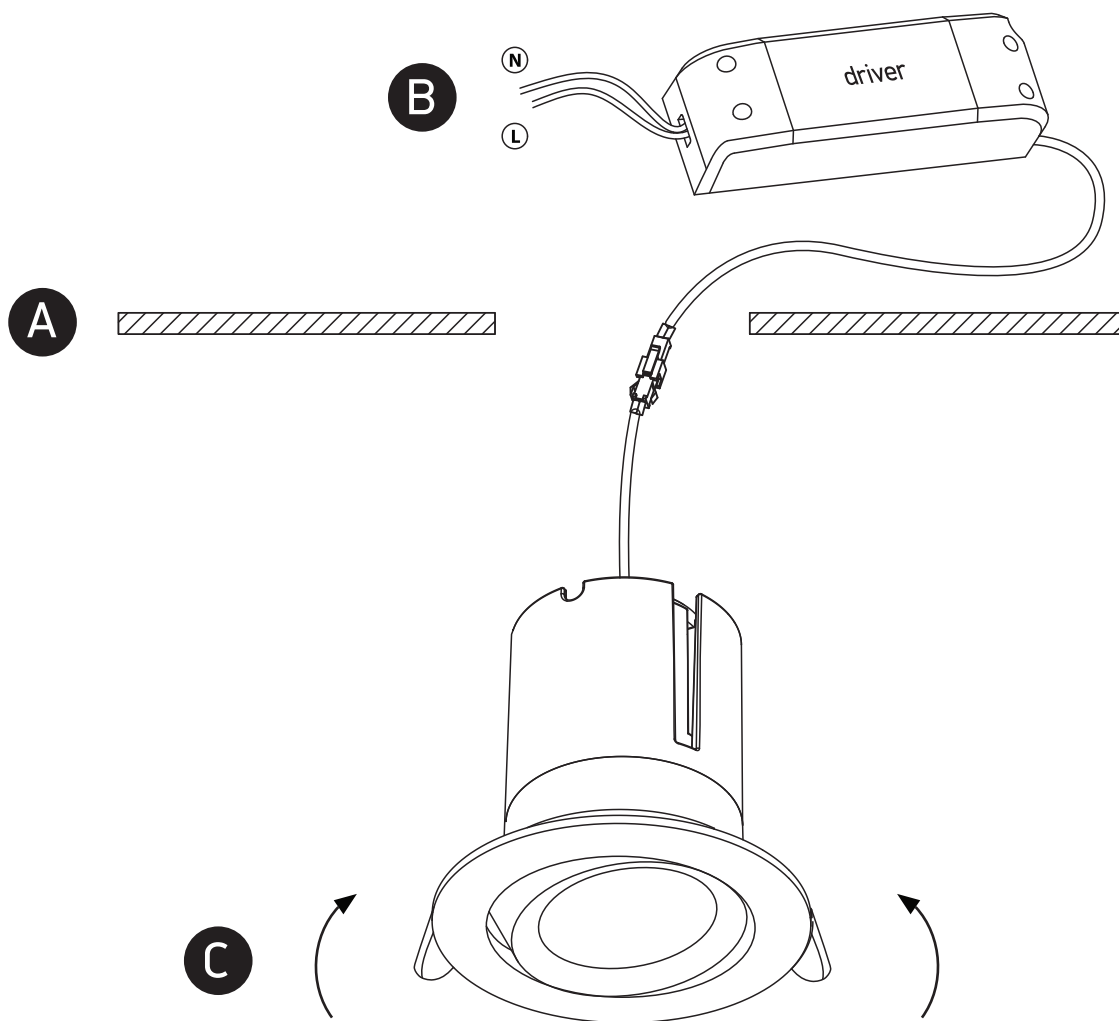

INSTALLATION MANUAL

11112

ecolight

700mA | COB LED | 12W | IP20 | Die cast | Adjustable

Requires 700mA driver.

90 CRI

one
LIGHT

Warnings: