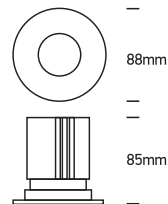

INSTALLATION MANUAL

11112

ecolight

700mA | COB LED | 12W | IP20 | Die cast | Adjustable

Requires 700mA driver.

90 CRI

one
LIGHT

Warnings: