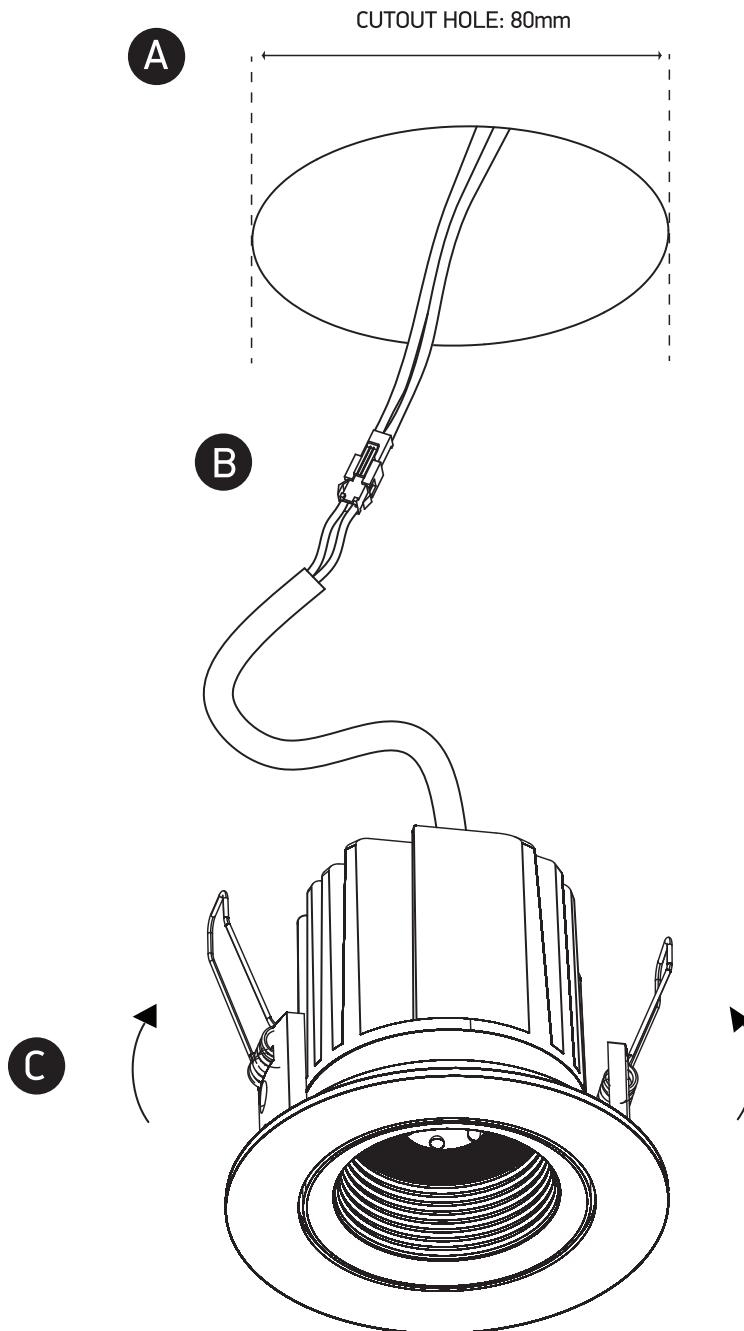

INSTALLATION MANUAL

11113D

ecolight

DARK LIGHT

90mm

78mm

one
LIGHT

350mA | 13W | IP54 | Die cast | Adjustable
Requires 350mA driver.

92 CRI

Warnings:

1. Make sure that the product is installed properly before connecting to electricity.
2. Do not cover the fitting.
3. Maintenance and installation should only be carried out by a professional electrician.