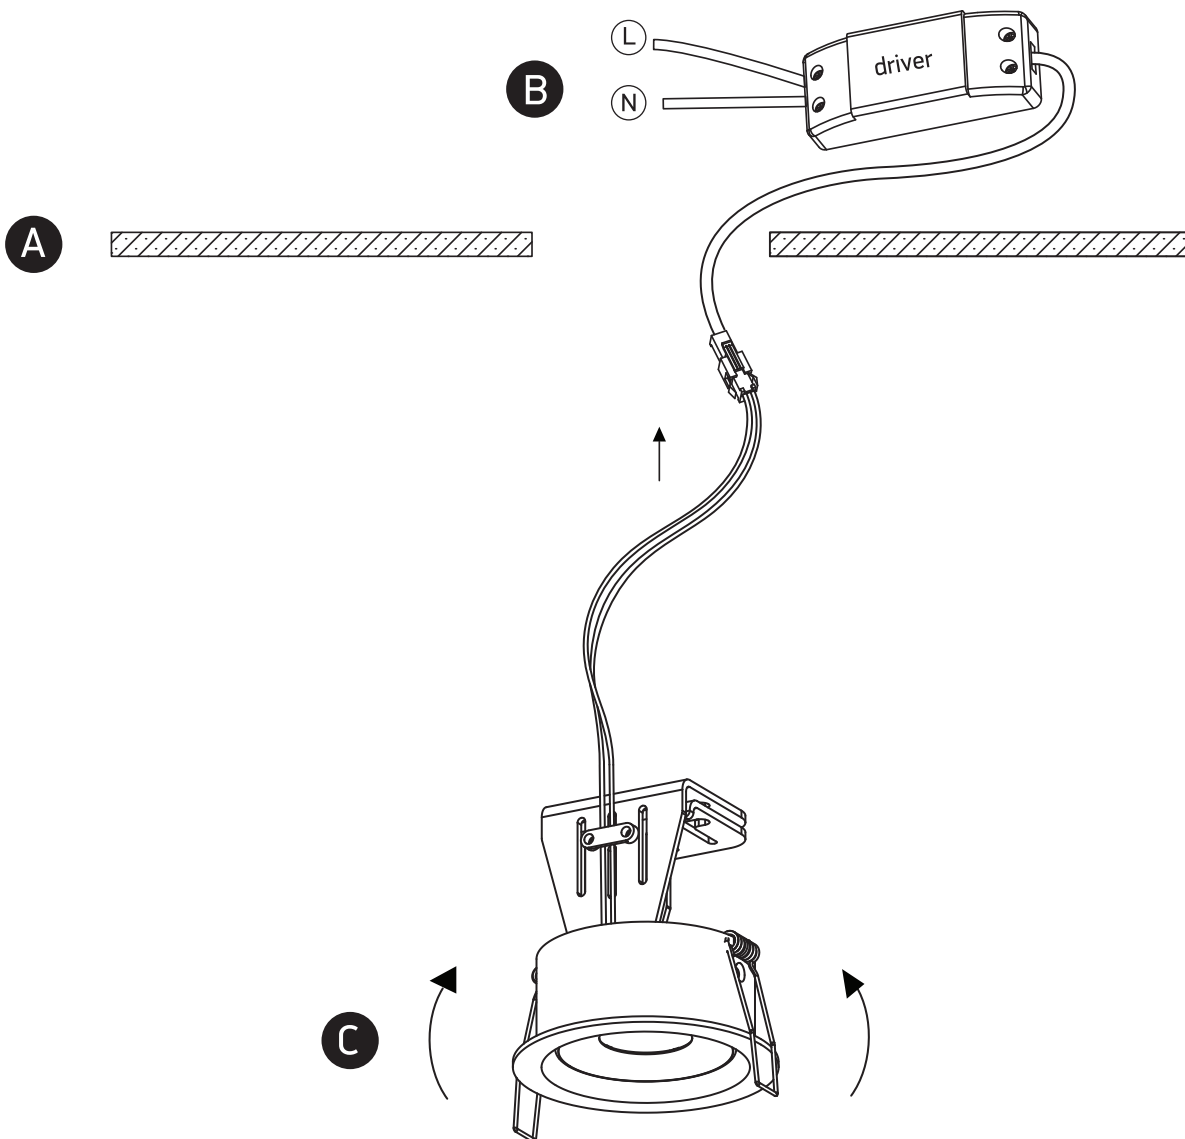

INSTALLATION MANUAL

11113E

ecolight

350mA | 12W | IP20 | Aluminium | Adjustable

Requires 350mA driver.

90 CRI

Warnings:

1. Make sure that the product is installed properly before connecting to electricity.
2. Do not cover the fitting.
3. Maintenance and installation should only be carried out by a professional electrician.