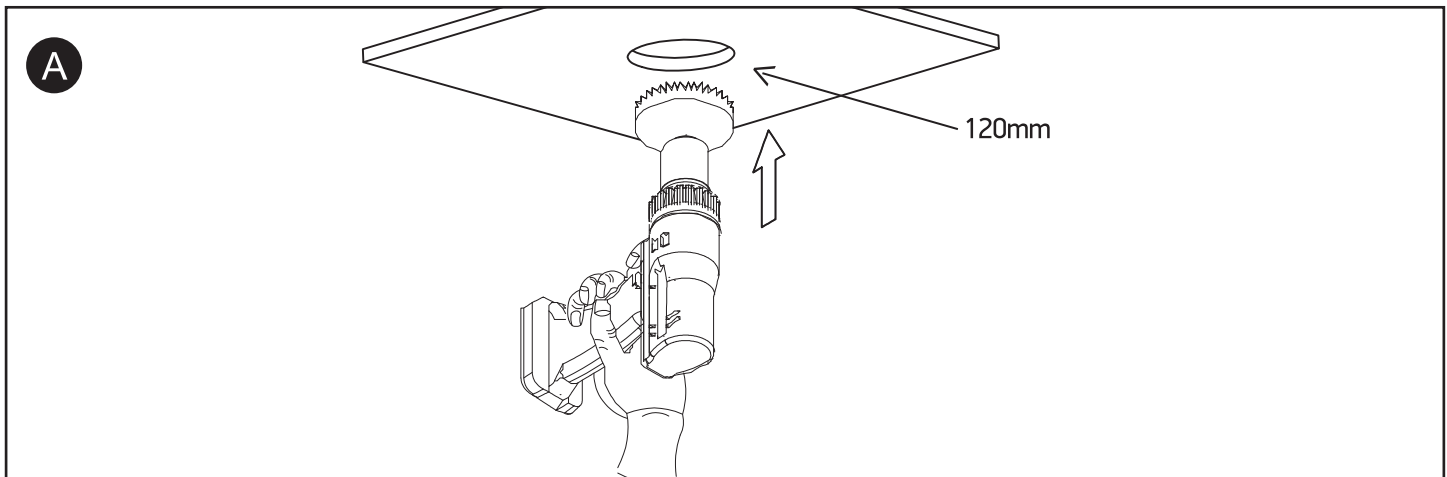

INSTALLATION MANUAL

11128G

90
CRI

230V | COB LED | 25W | IP20 | Adjustable beam | Aluminium
Complete with 600mA driver.

Warnings:

1. Make sure that the product is installed properly before connecting to electricity.
2. Do not cover the fitting.
3. Maintenance and installation should only be carried out by a professional electrician.