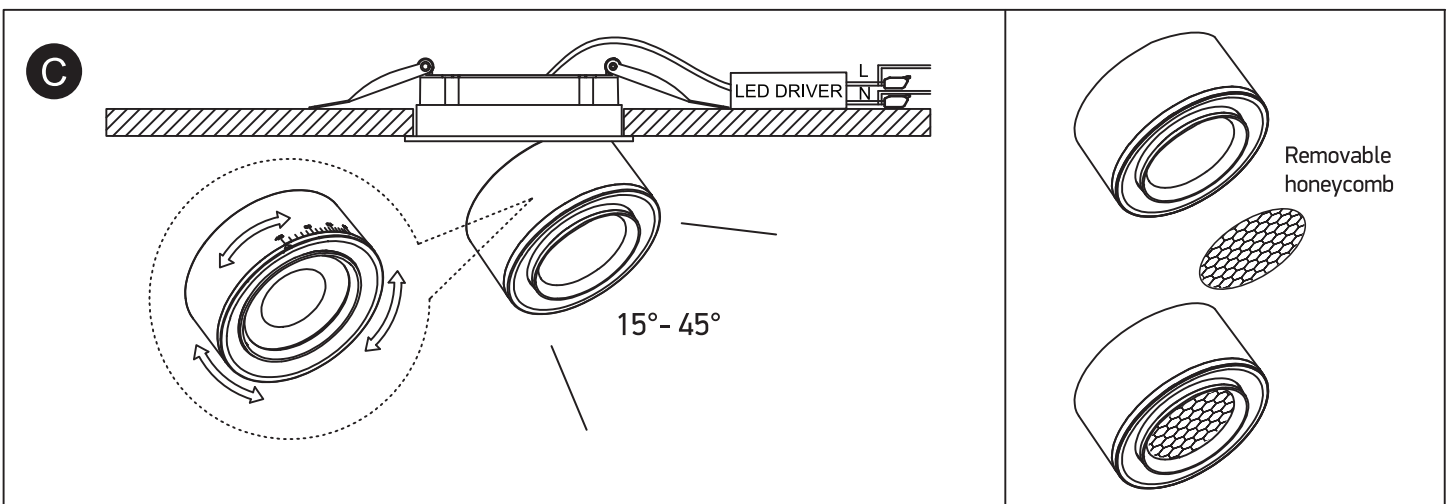

INSTALLATION MANUAL

11128G

90
CRI

230V | COB LED | 25W | IP20 | Adjustable beam | Aluminium
Complete with 600mA driver.

Warnings:

1. Make sure that the product is installed properly before connecting to electricity.
2. Do not cover the fitting.
3. Maintenance and installation should only be carried out by a professional electrician.