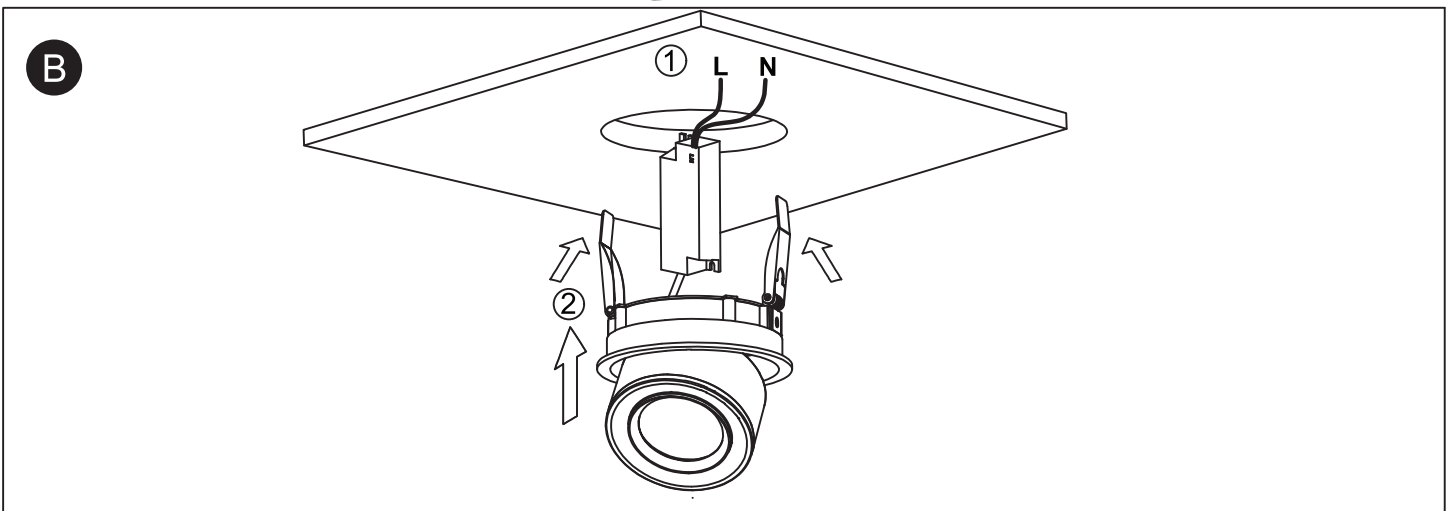

INSTALLATION MANUAL

11128G

90
CRI

230V | COB LED | 25W | IP20 | Adjustable beam | Aluminium
Complete with 600mA driver.

Warnings:

1. Make sure that the product is installed properly before connecting to electricity.
2. Do not cover the fitting.
3. Maintenance and installation should only be carried out by a professional electrician.