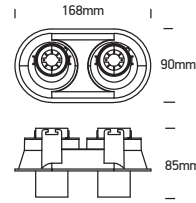

INSTALLATION MANUAL

11207C

ecolight

700mA | COB LED | 2x6,5W | IP20 | Die cast | Adjustable
Requires 700mA drivers.

90
CRI

Warnings:

1. Make sure that the product is installed properly before connecting to electricity.
2. Do not cover the fitting.
3. Maintenance and installation should only be carried out by a professional electrician.