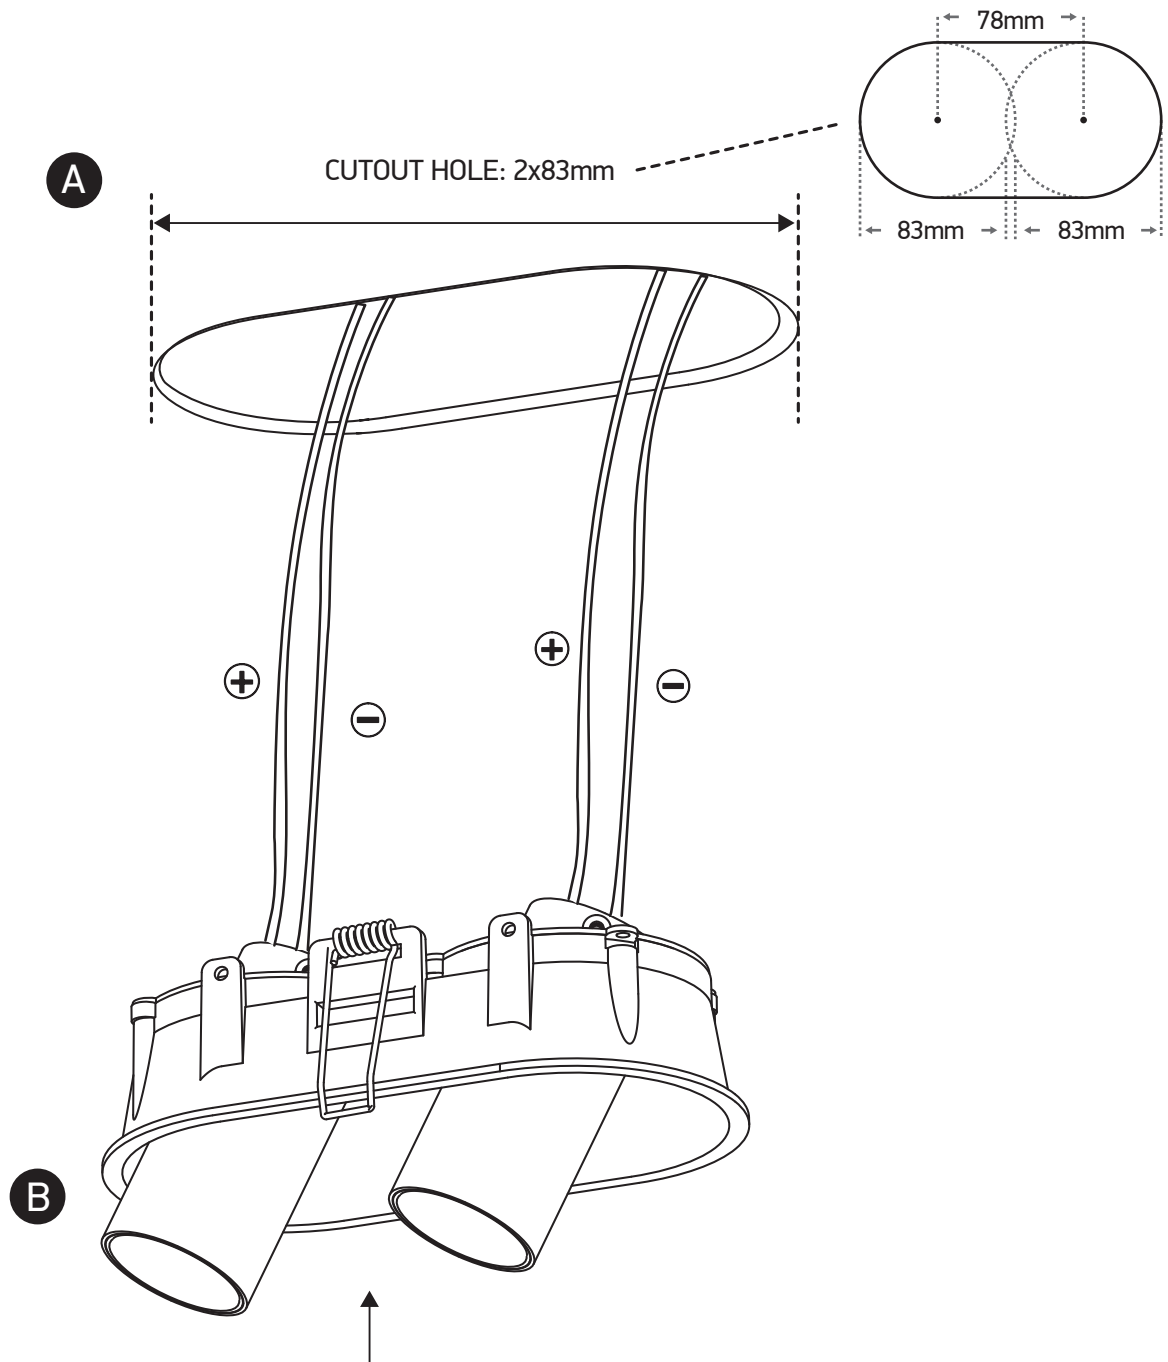

INSTALLATION MANUAL

11207C

ecolight

700mA | COB LED | 2x6,5W | IP20 | Die cast | Adjustable
Requires 700mA drivers.

90
CRI

Warnings:

1. Make sure that the product is installed properly before connecting to electricity.
2. Do not cover the fitting.
3. Maintenance and installation should only be carried out by a professional electrician.