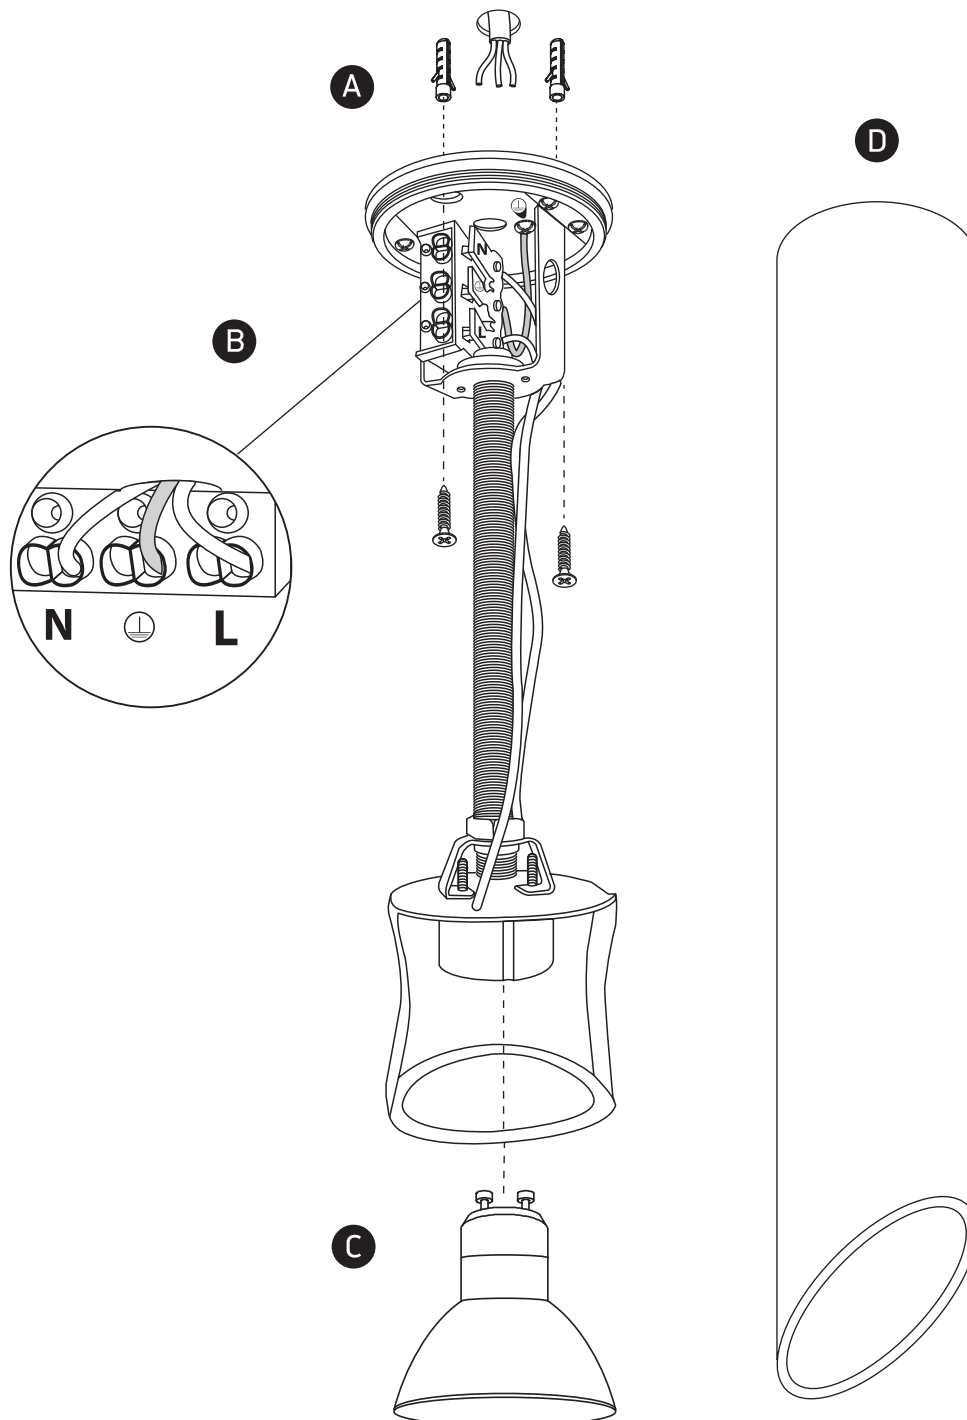

INSTALLATION MANUAL

12105E3

100-240V | MR16 | GU10 | 10W | IP20 | Aluminium

Warnings:

1. Make sure that the product is installed properly before connecting to electricity.
2. Do not cover the fitting.
3. Maintenance and installation should only be carried out by a professional electrician.