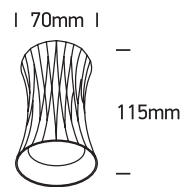

INSTALLATION MANUAL

12105J

100-240V | MR16 | GU10 | 10W | IP20 | Aluminium

Warnings:

1. Make sure that the product is installed properly before connecting to electricity.
2. Do not cover the fitting.
3. Maintenance and installation should only be carried out by a professional electrician.