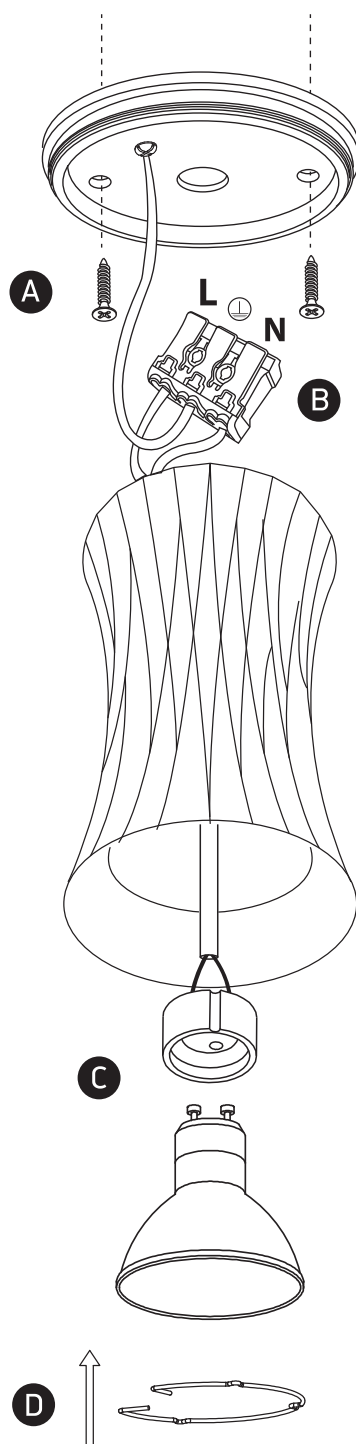

INSTALLATION MANUAL

12105J

100-240V | MR16 | GU10 | 10W | IP20 | Aluminium

Warnings:

1. Make sure that the product is installed properly before connecting to electricity.
2. Do not cover the fitting.
3. Maintenance and installation should only be carried out by a professional electrician.