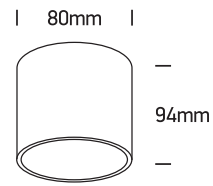

# INSTALLATION MANUAL

12105T

100-240V | MR16 | GU10 | 10W | IP20 | Aluminium

one  
LIGHT