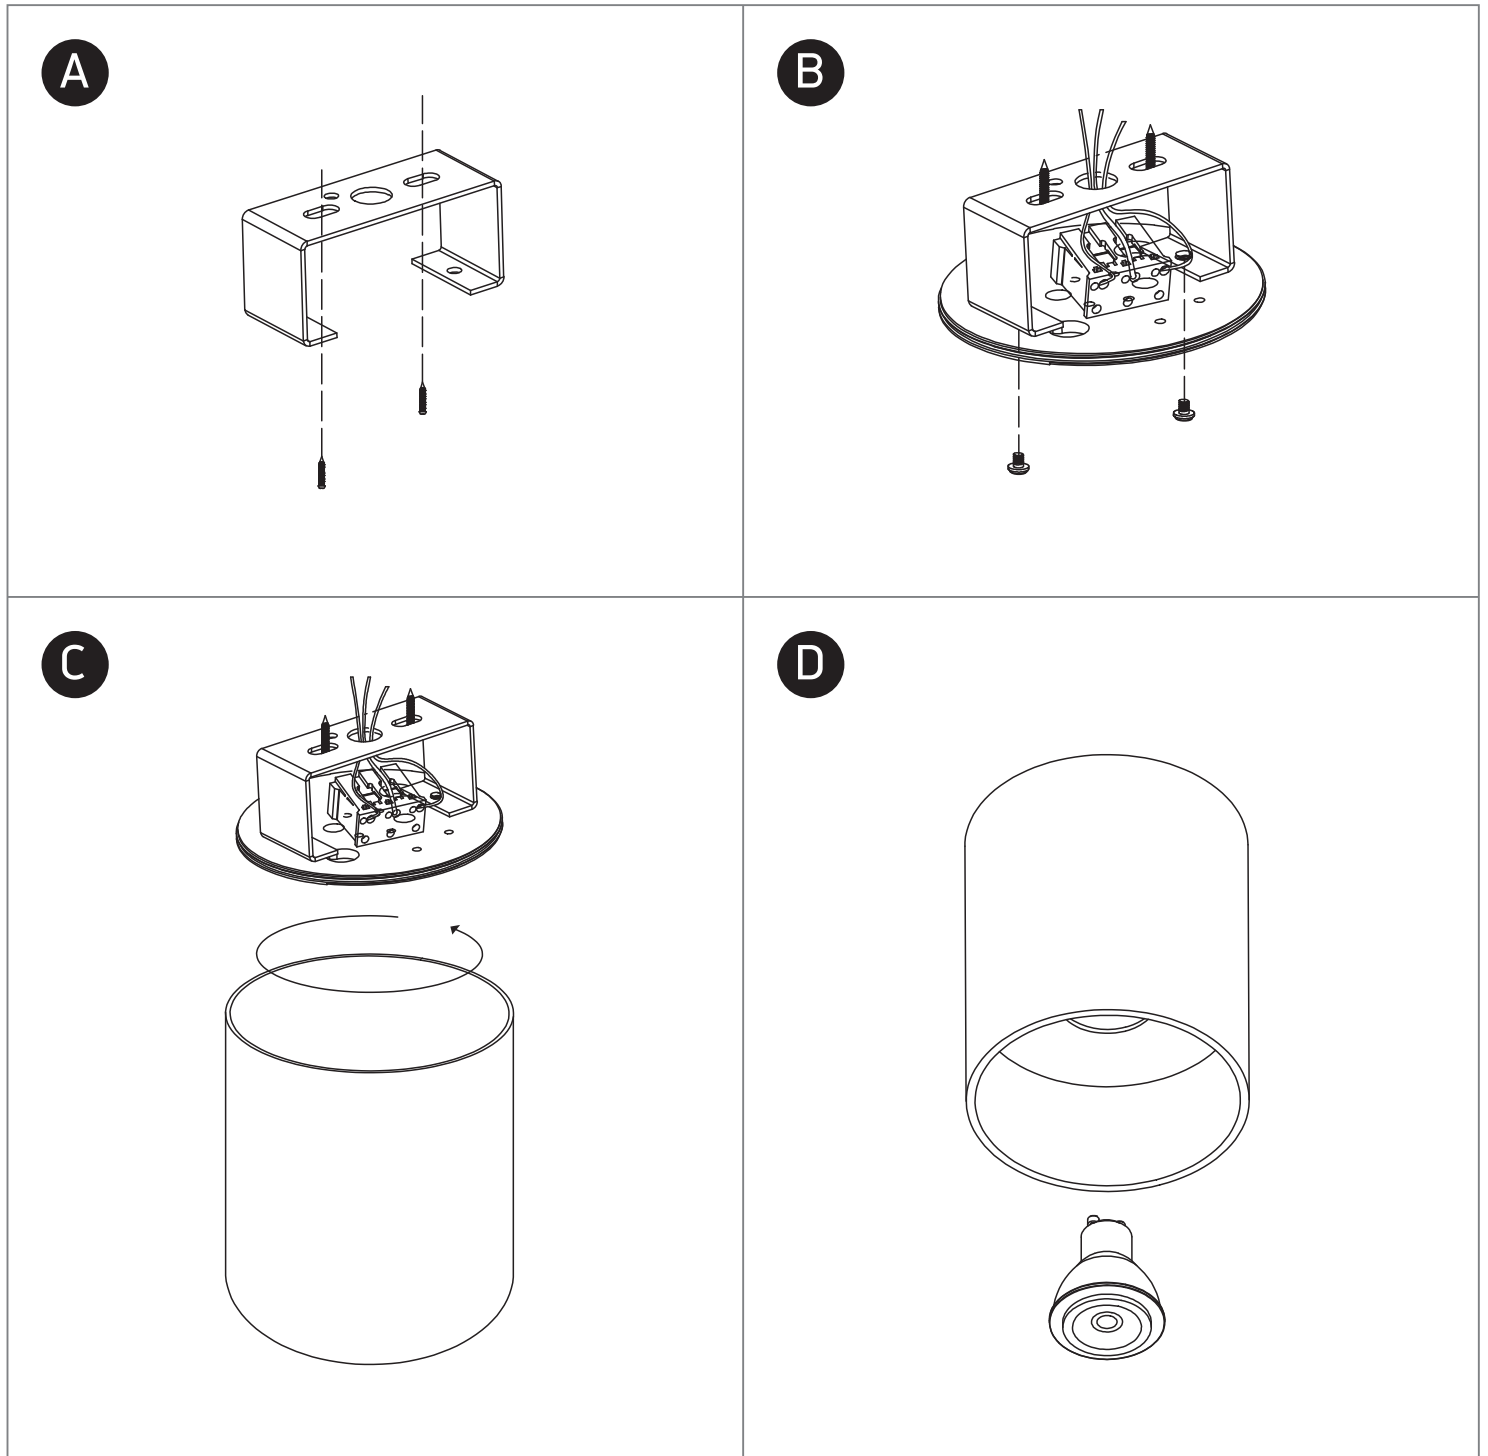

# INSTALLATION MANUAL

12105T

100-240V | MR16 | GU10 | 10W | IP20 | Aluminium

one  
LIGHT