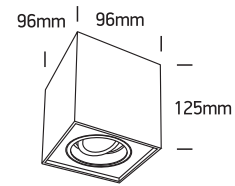

INSTALLATION MANUAL

12105YA

100-240V | MR16 | GU10 | 10W | IP20 | Aluminium | Adjustable

one
LIGHT

Warnings:

1. Make sure that the product is installed properly before connecting to electricity.
2. Do not cover the fitting.
3. Maintenance and installation should only be carried out by a professional electrician.