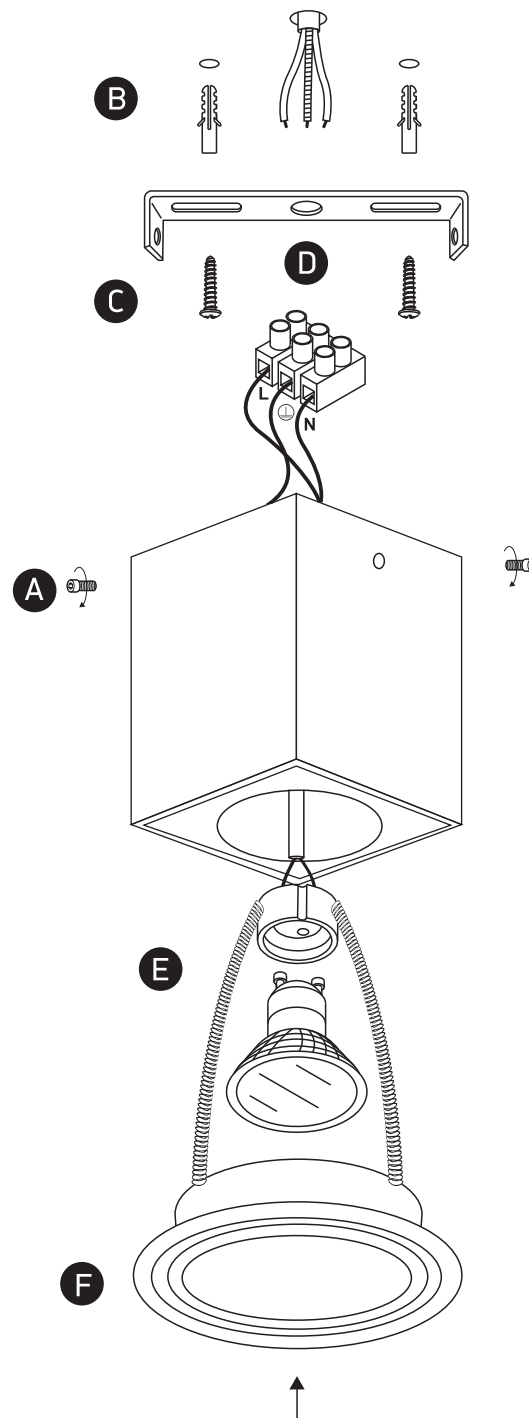

INSTALLATION MANUAL

12105YA

100-240V | MR16 | GU10 | 10W | IP20 | Aluminium | Adjustable

one
LIGHT

Warnings:

1. Make sure that the product is installed properly before connecting to electricity.
2. Do not cover the fitting.
3. Maintenance and installation should only be carried out by a professional electrician.