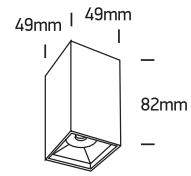

# INSTALLATION MANUAL

12106B

**ecolight**

230V | COB LED | 6W | IP20 | Aluminium

Complete with 120mA driver.

90  
CRI

**one**  
LIGHT