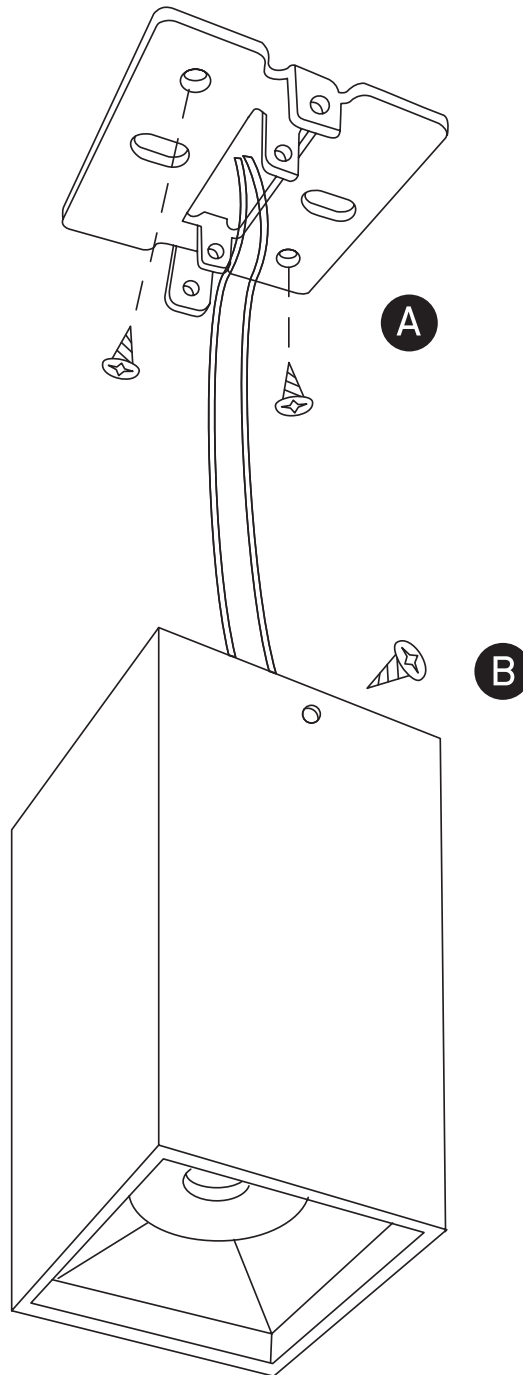

# INSTALLATION MANUAL

12106B

**ecolight**

230V | COB LED | 6W | IP20 | Aluminium

Complete with 120mA driver.

90  
CRI

**one**  
LIGHT