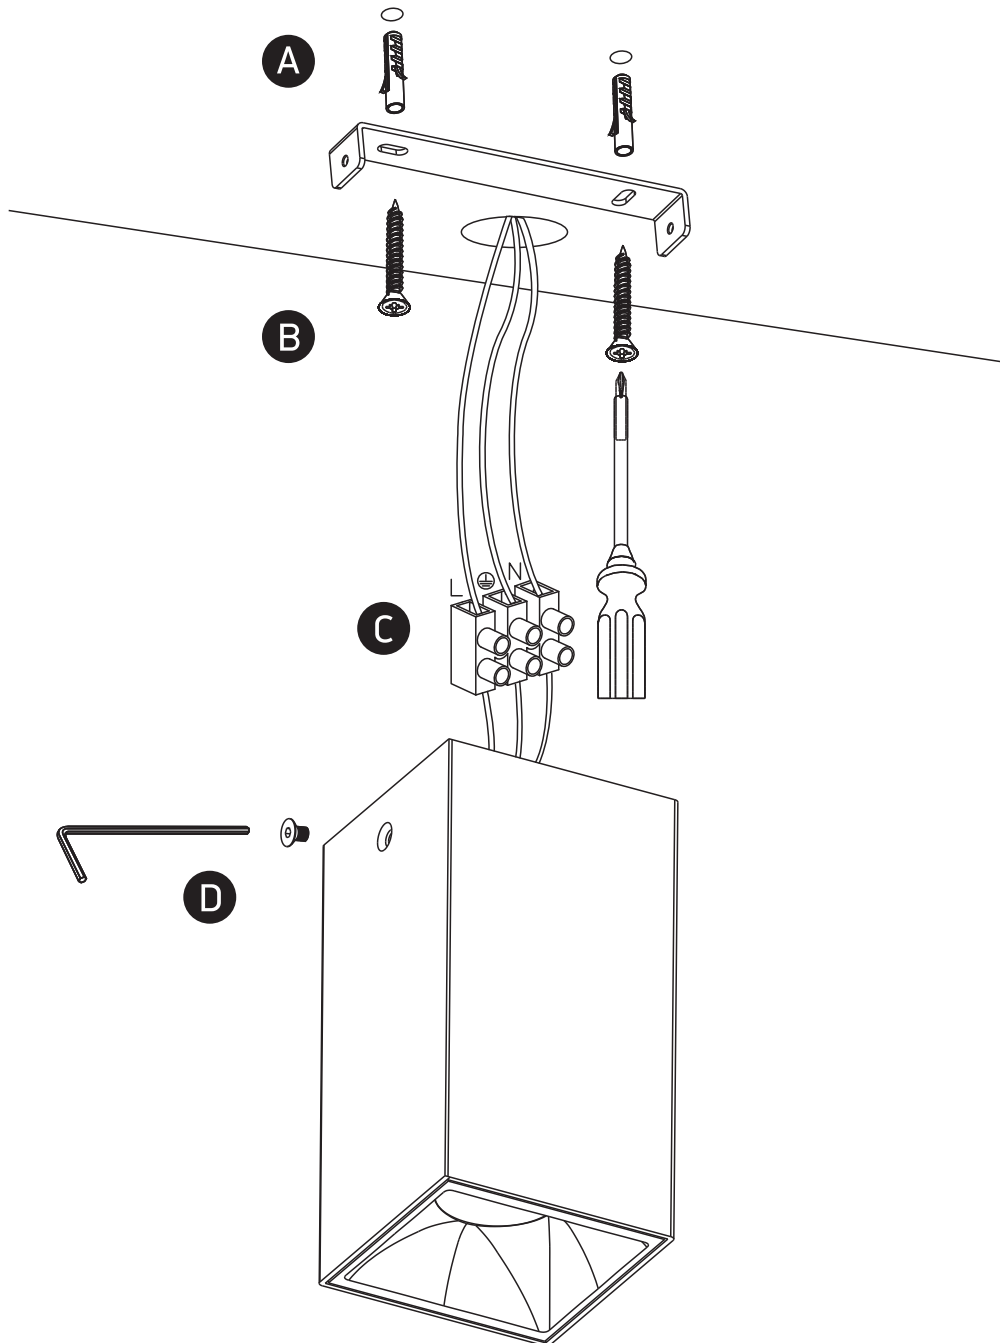

INSTALLATION MANUAL

12107B

ecolight

54mm | 54mm

100mm

230V | COB LED | 7W | IP20 | Aluminium

Complete with 350mA driver.

90
CRI

one
LIGHT

Warnings:

1. Make sure that the product is installed properly before connecting to electricity.
2. Do not cover the fitting.
3. Maintenance and installation should only be carried out by a professional electrician.