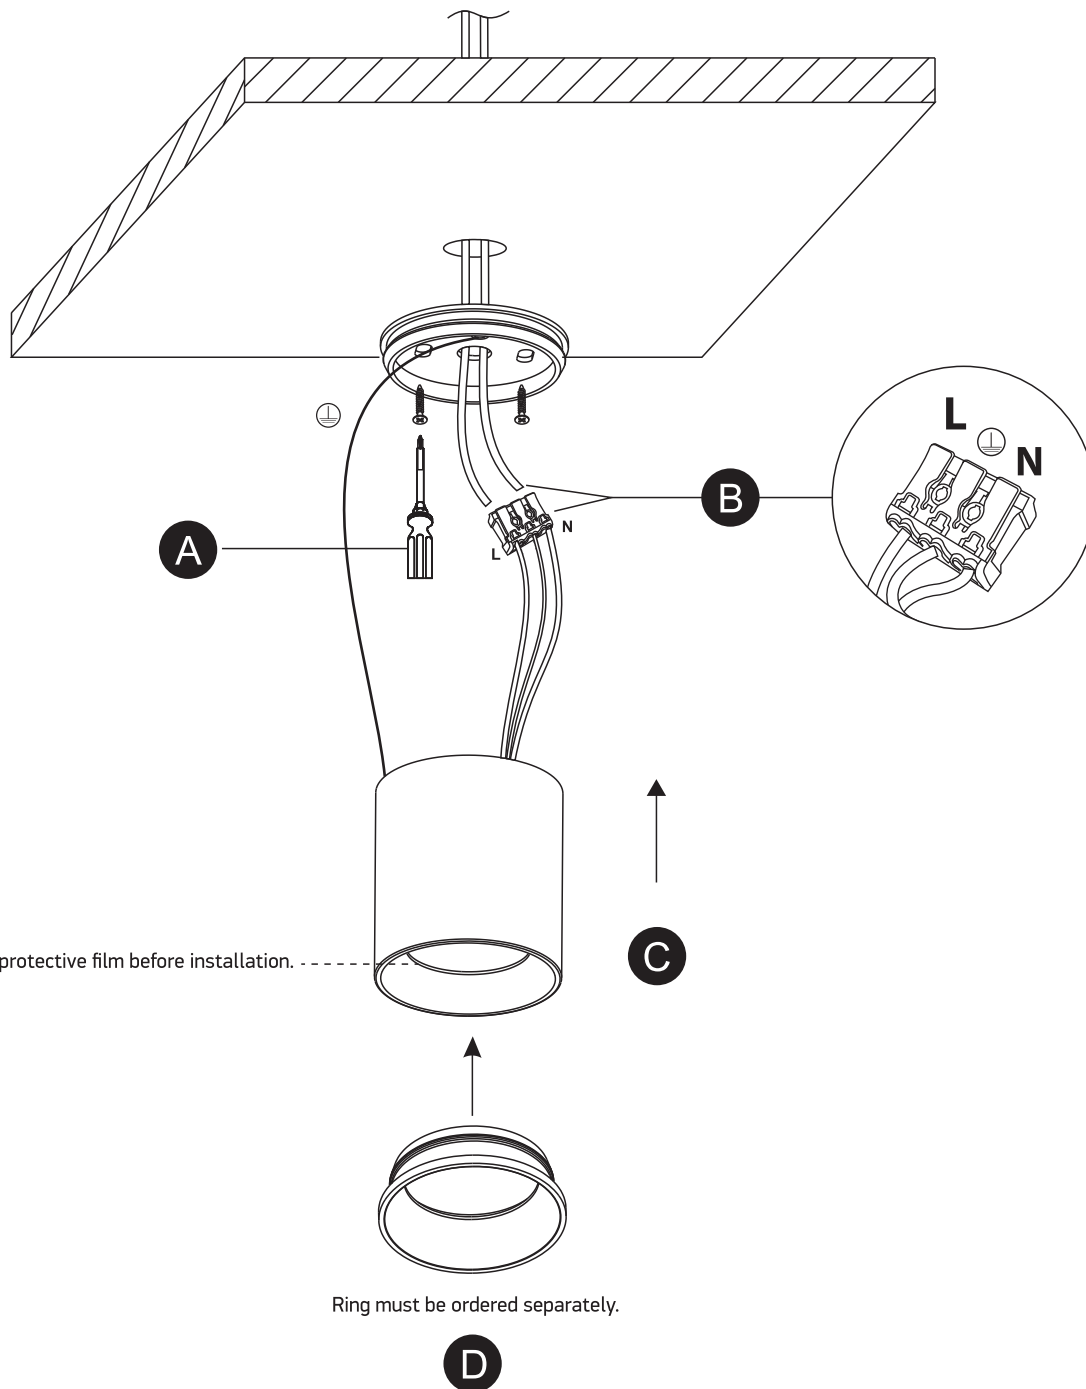

# INSTALLATION MANUAL

12107K

ecolight

80 CRI

60mm

65mm

one  
LIGHT

230V | 7W | AC LED | IP20 | Dimmable | Aluminium

Ring must be ordered separately / AC LED.

Remove protective film before installation. -----

Ring must be ordered separately.