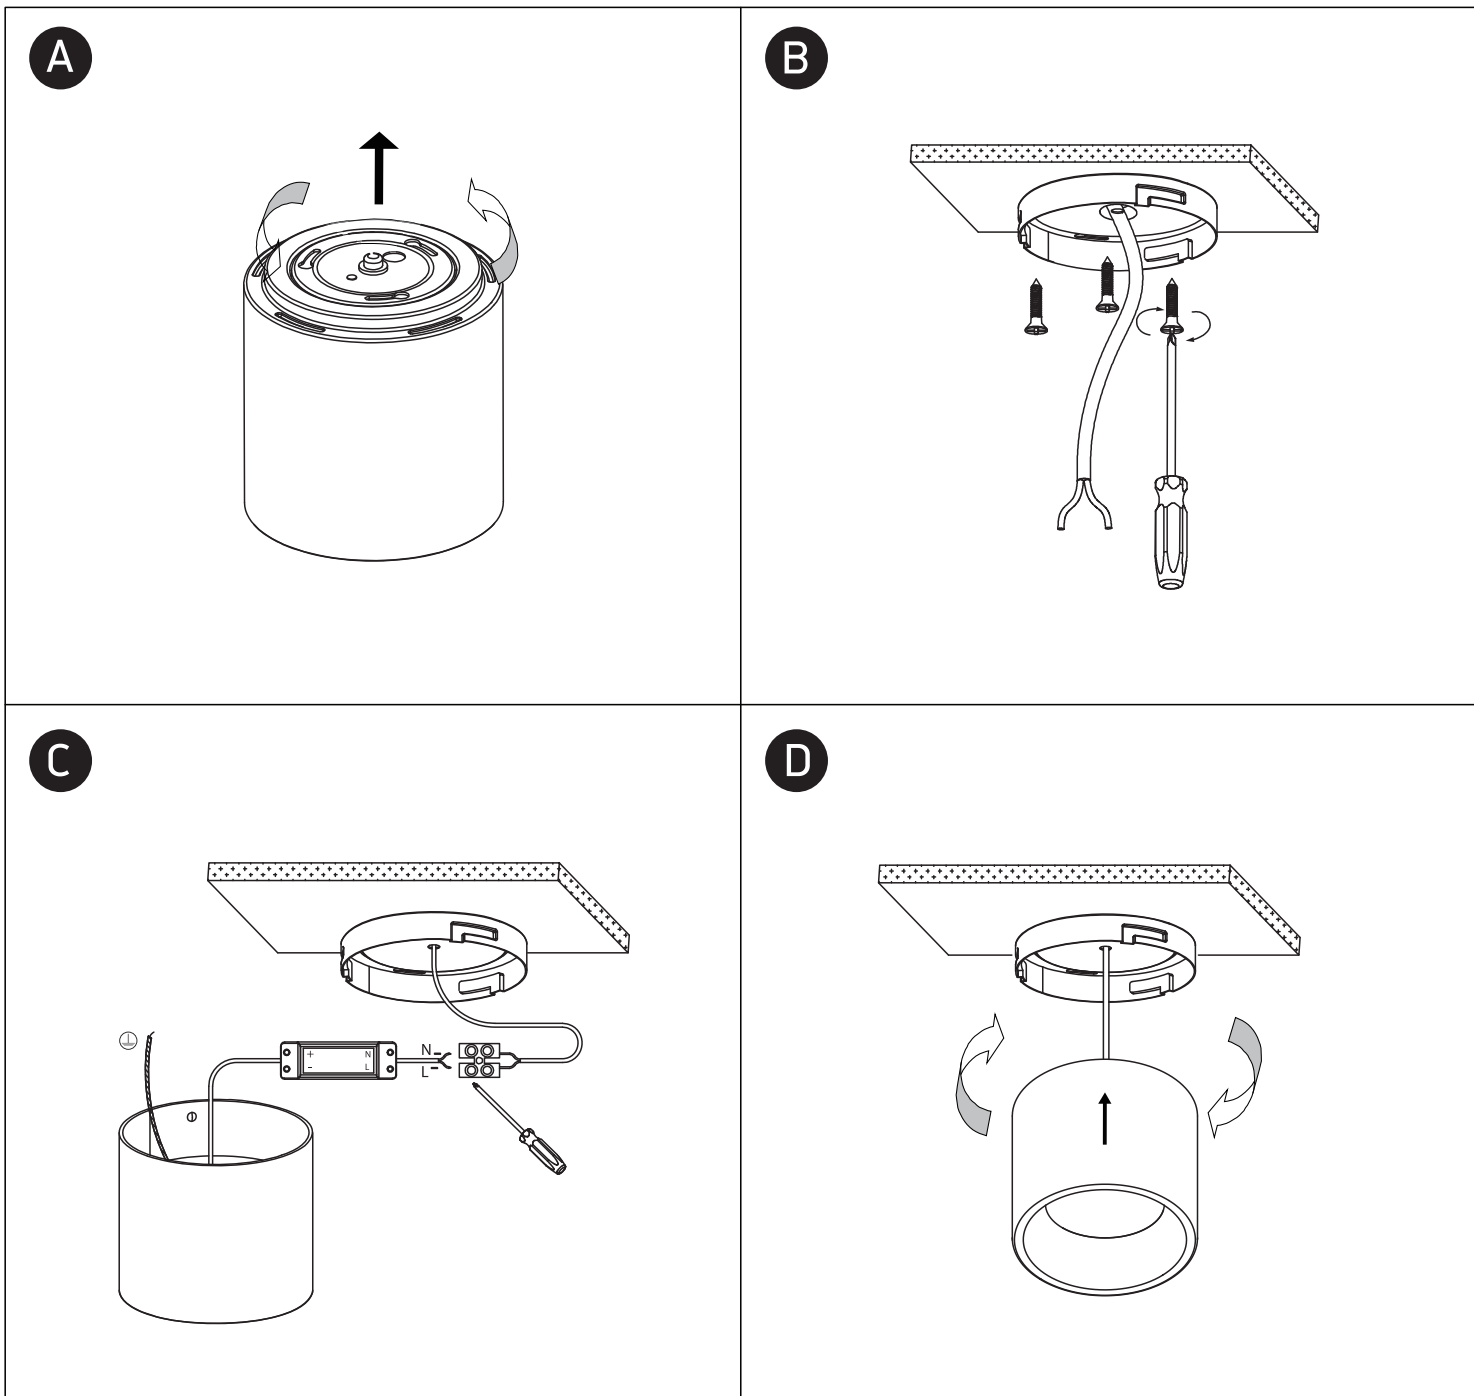

INSTALLATION MANUAL

12107LD, 12115LD, 12125LD

ecolight

DARK
LIGHT

80
CRI

Complete with driver.

12107LD: 230V | SMD 2835 | 7W | IP20 | Aluminium
12115LD: 230V | SMD 2835 | 15W | IP20 | Aluminium
12125LD: 230V | SMD 2835 | 25W | IP20 | Aluminium

one
LIGHT

Warnings:

1. Make sure that the product is installed properly before connecting to electricity.
2. Do not cover the fitting.
3. Maintenance and installation should only be carried out by a professional electrician.