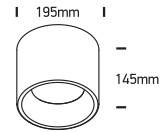

INSTALLATION MANUAL

12107LD, 12115LD, 12125LD

ecolight

DARK
LIGHT

80
CRI

Complete with driver.

12107LD: 230V | SMD 2835 | 7W | IP20 | Aluminium
12115LD: 230V | SMD 2835 | 15W | IP20 | Aluminium
12125LD: 230V | SMD 2835 | 25W | IP20 | Aluminium