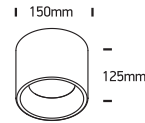

INSTALLATION MANUAL

12107LD, 12115LD, 12125LD

ecolight

DARK
LIGHT

80
CRI

Complete with driver.

12107LD: 230V | SMD 2835 | 7W | IP20 | Aluminium
12115LD: 230V | SMD 2835 | 15W | IP20 | Aluminium
12125LD: 230V | SMD 2835 | 25W | IP20 | Aluminium