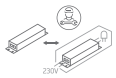

INSTALLATION MANUAL

12107LD, 12115LD, 12125LD

ecolight

DARK
LIGHT

80
CRI

Complete with driver.

12107LD: 230V | SMD 2835 | 7W | IP20 | Aluminium
12115LD: 230V | SMD 2835 | 15W | IP20 | Aluminium
12125LD: 230V | SMD 2835 | 25W | IP20 | Aluminium

one
LIGHT

Warnings:

1. Make sure that the product is installed properly before connecting to electricity.
2. Do not cover the fitting.
3. Maintenance and installation should only be carried out by a professional electrician.