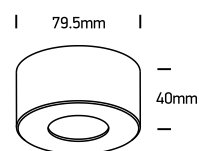

INSTALLATION MANUAL

12107V

ecolight

TRIAC DIMMABLE DARK LIGHT

230V | COB LED | 7W | IP20 | Aluminium

AC LED

80 CRI

one
LIGHT