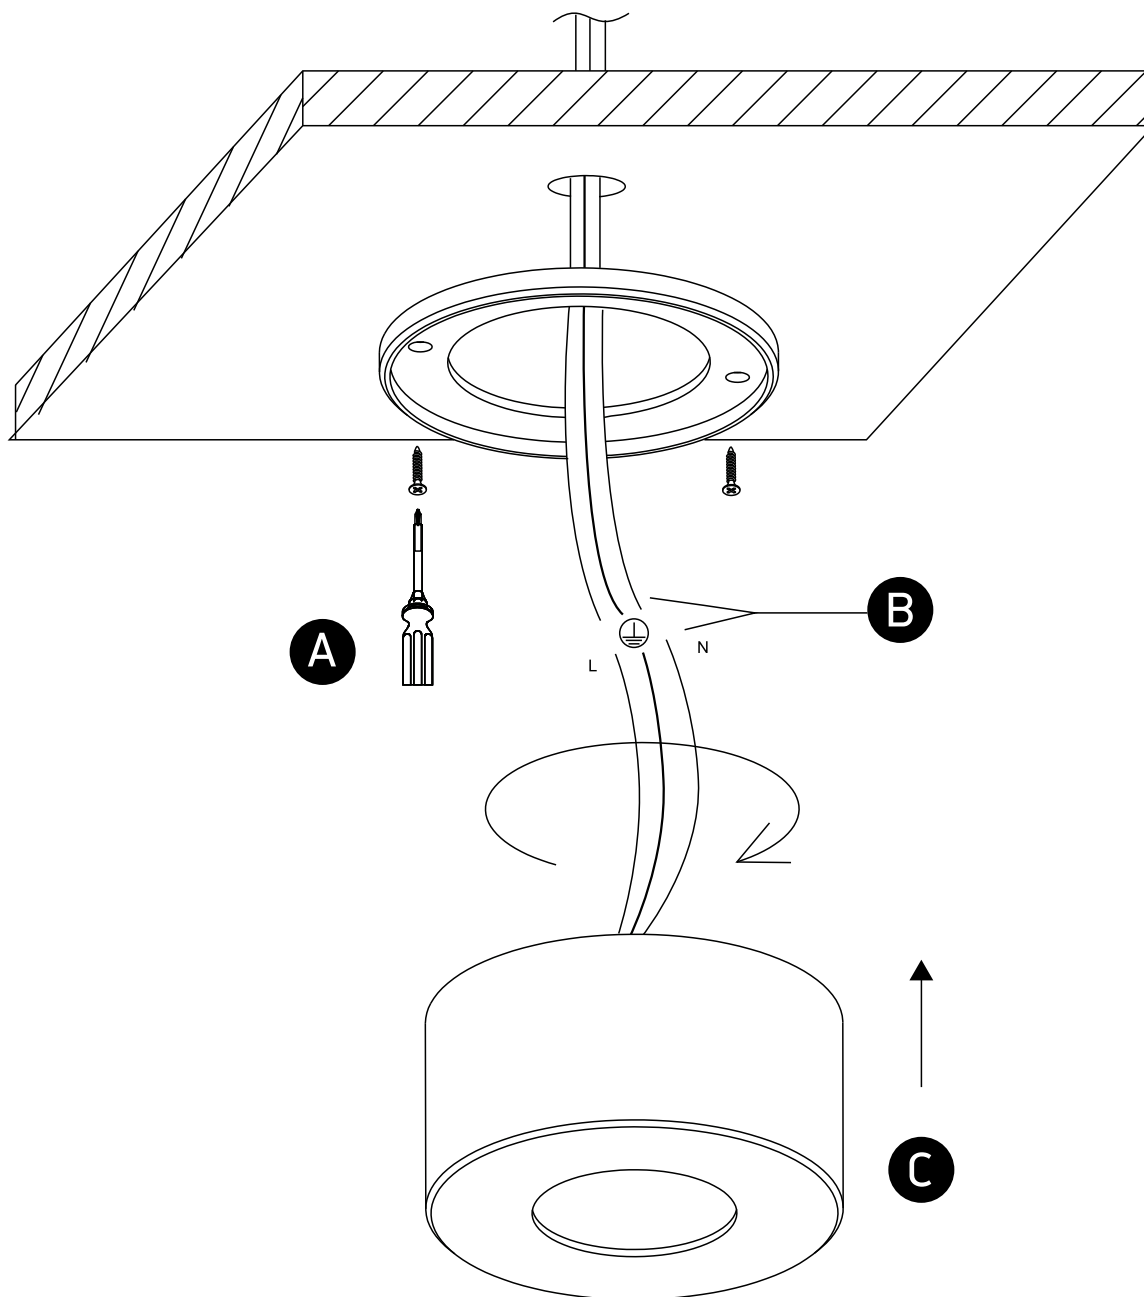

INSTALLATION MANUAL

12107V

ecolight

TRIAC DIMMABLE DARK LIGHT

230V | COB LED | 7W | IP20 | Aluminium

AC LED

80 CRI

one
LIGHT