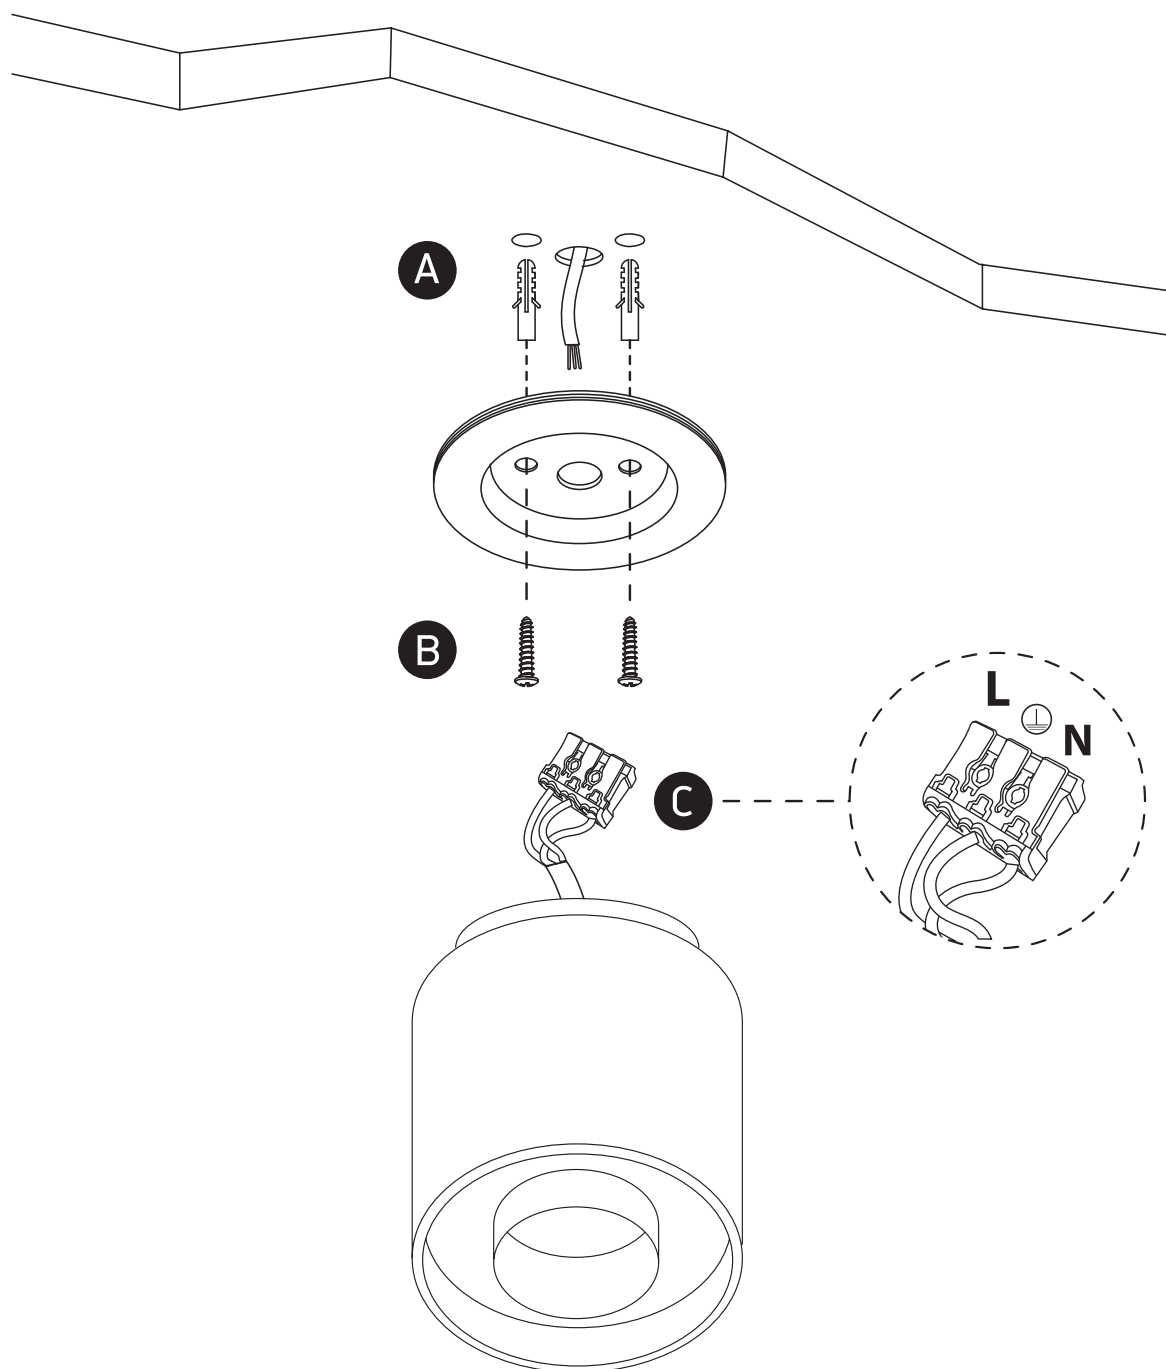

INSTALLATION MANUAL

12108DB

ecolight

DARK LIGHT

70mm

80mm

one
LIGHT

230V | LED | 8W | IP20 | Aluminium

Complete with 700mA driver.

90
CRI

Warnings:

1. Make sure that the product is installed properly before connecting to electricity.
2. Do not cover the fitting.
3. Maintenance and installation should only be carried out by a professional electrician.