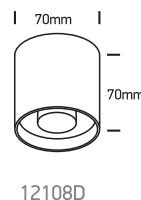

# INSTALLATION MANUAL

12108D, 12122D

**ecolight**

DARK LIGHT

12108D

12122D

230V | 8W/22W | IP20 | Aluminium  
Complete with driver.

90 CRI