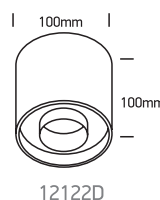

# INSTALLATION MANUAL

12108D, 12122D

**ecolight**

DARK LIGHT

12108D

12122D

230V | 8W/22W | IP20 | Aluminium  
Complete with driver.

90 CRI