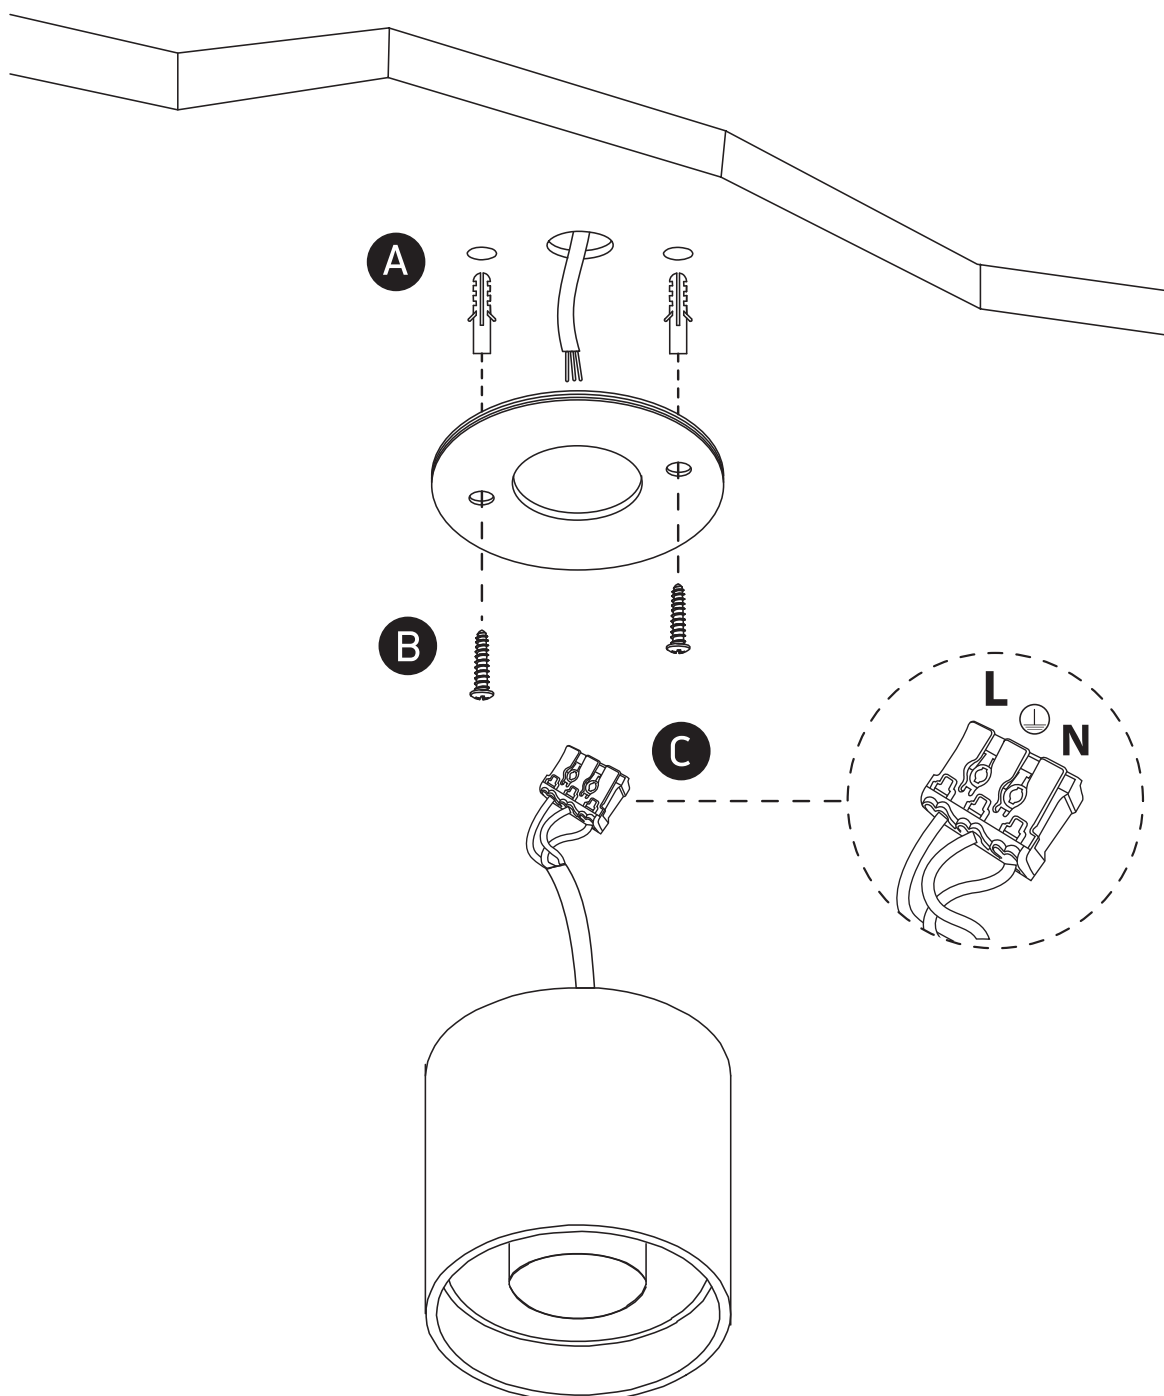

# INSTALLATION MANUAL

12108D, 12122D

**ecolight**

DARK LIGHT

12108D

12122D

230V | 8W/22W | IP20 | Aluminium  
Complete with driver.

90 CRI

**one**  
LIGHT