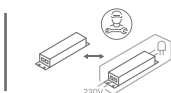

INSTALLATION MANUAL

12108FD

ecolight

DARK LIGHT

107mm

64mm

one
LIGHT

230V | SMD 2835 | 8W | IP20 | Die cast
Complete with 300mA driver.