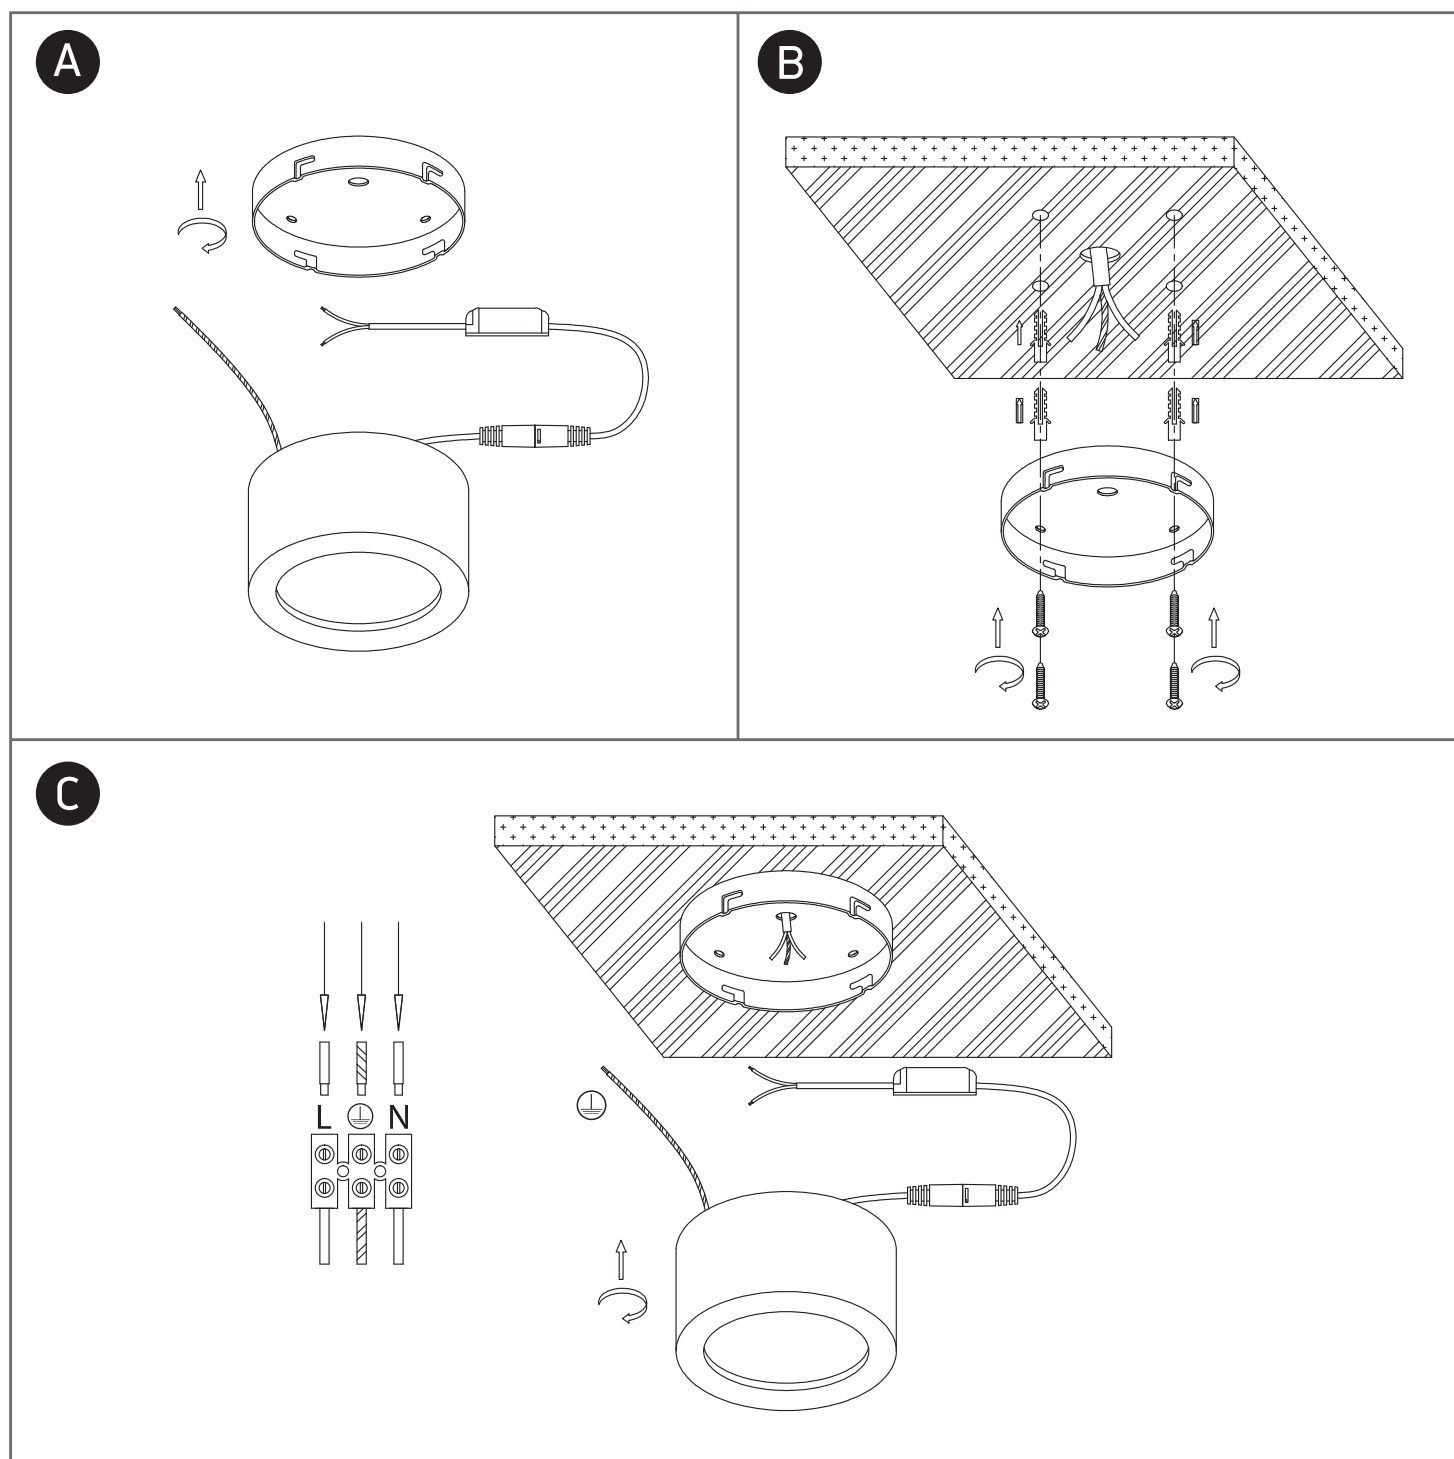

INSTALLATION MANUAL

12108FD

ecolight

DARK LIGHT

107mm

64mm

one
LIGHT

230V | SMD 2835 | 8W | IP20 | Die cast
Complete with 300mA driver.

80
CRI

Warnings:

1. Make sure that the product is installed properly before connecting to electricity.
2. Do not cover the fitting.
3. Maintenance and installation should only be carried out by a professional electrician.