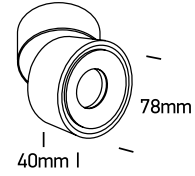

# INSTALLATION MANUAL

12108LA

LED  
BUILT IN

ADJUSTABLE

90  
CRI

one  
LIGHT

230V | COB LED | 8W | IP20 | Aluminium | Adjustable

Complete with 700mA driver.