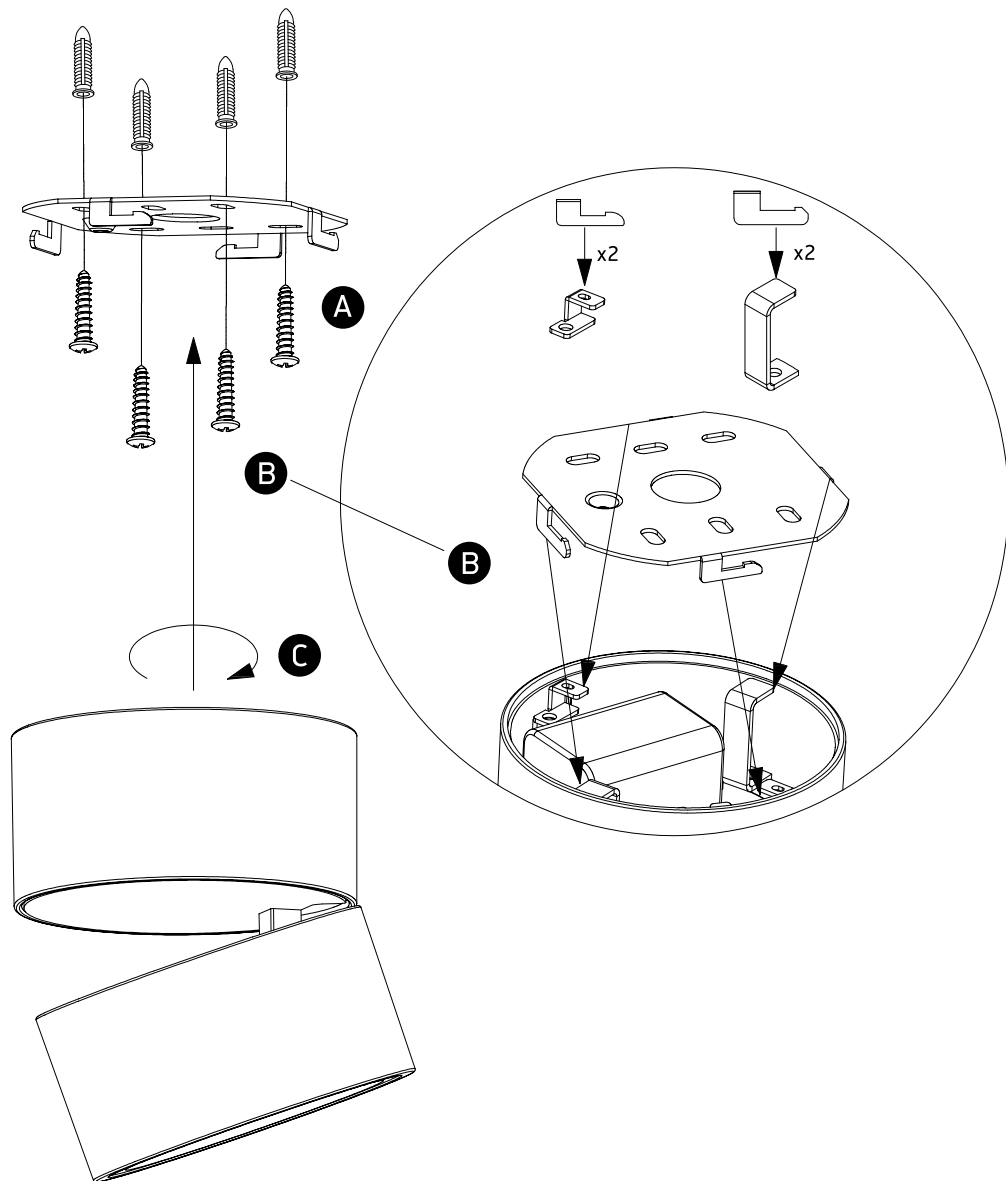

# INSTALLATION MANUAL

12108LA

LED  
BUILT IN

ADJUSTABLE

90  
CRI

one  
LIGHT

230V | COB LED | 8W | IP20 | Aluminium | Adjustable

Complete with 700mA driver.

## Warnings:

1. Make sure that the product is installed properly before connecting to electricity.
2. Do not cover the fitting.
3. Maintenance and installation should only be carried out by a professional electrician.