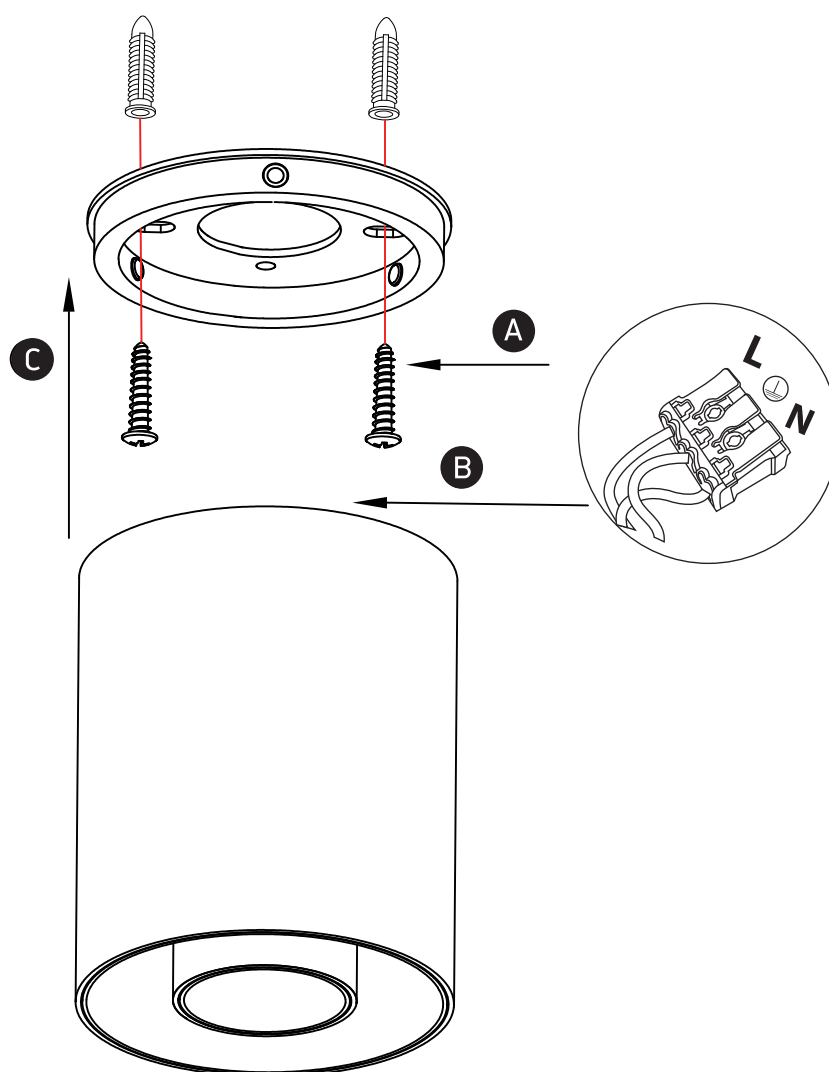

INSTALLATION MANUAL

12108T

LED
BUILT IN

DARK
LIGHT

90
CRI

70mm

80mm

34mm

230V | COB LED | 8W | IP20 | Die cast | Adjustable
Complete with 700mA driver.

Warnings:

1. Make sure that the product is installed properly before connecting to electricity.
2. Do not cover the fitting.
3. Maintenance and installation should only be carried out by a professional electrician.