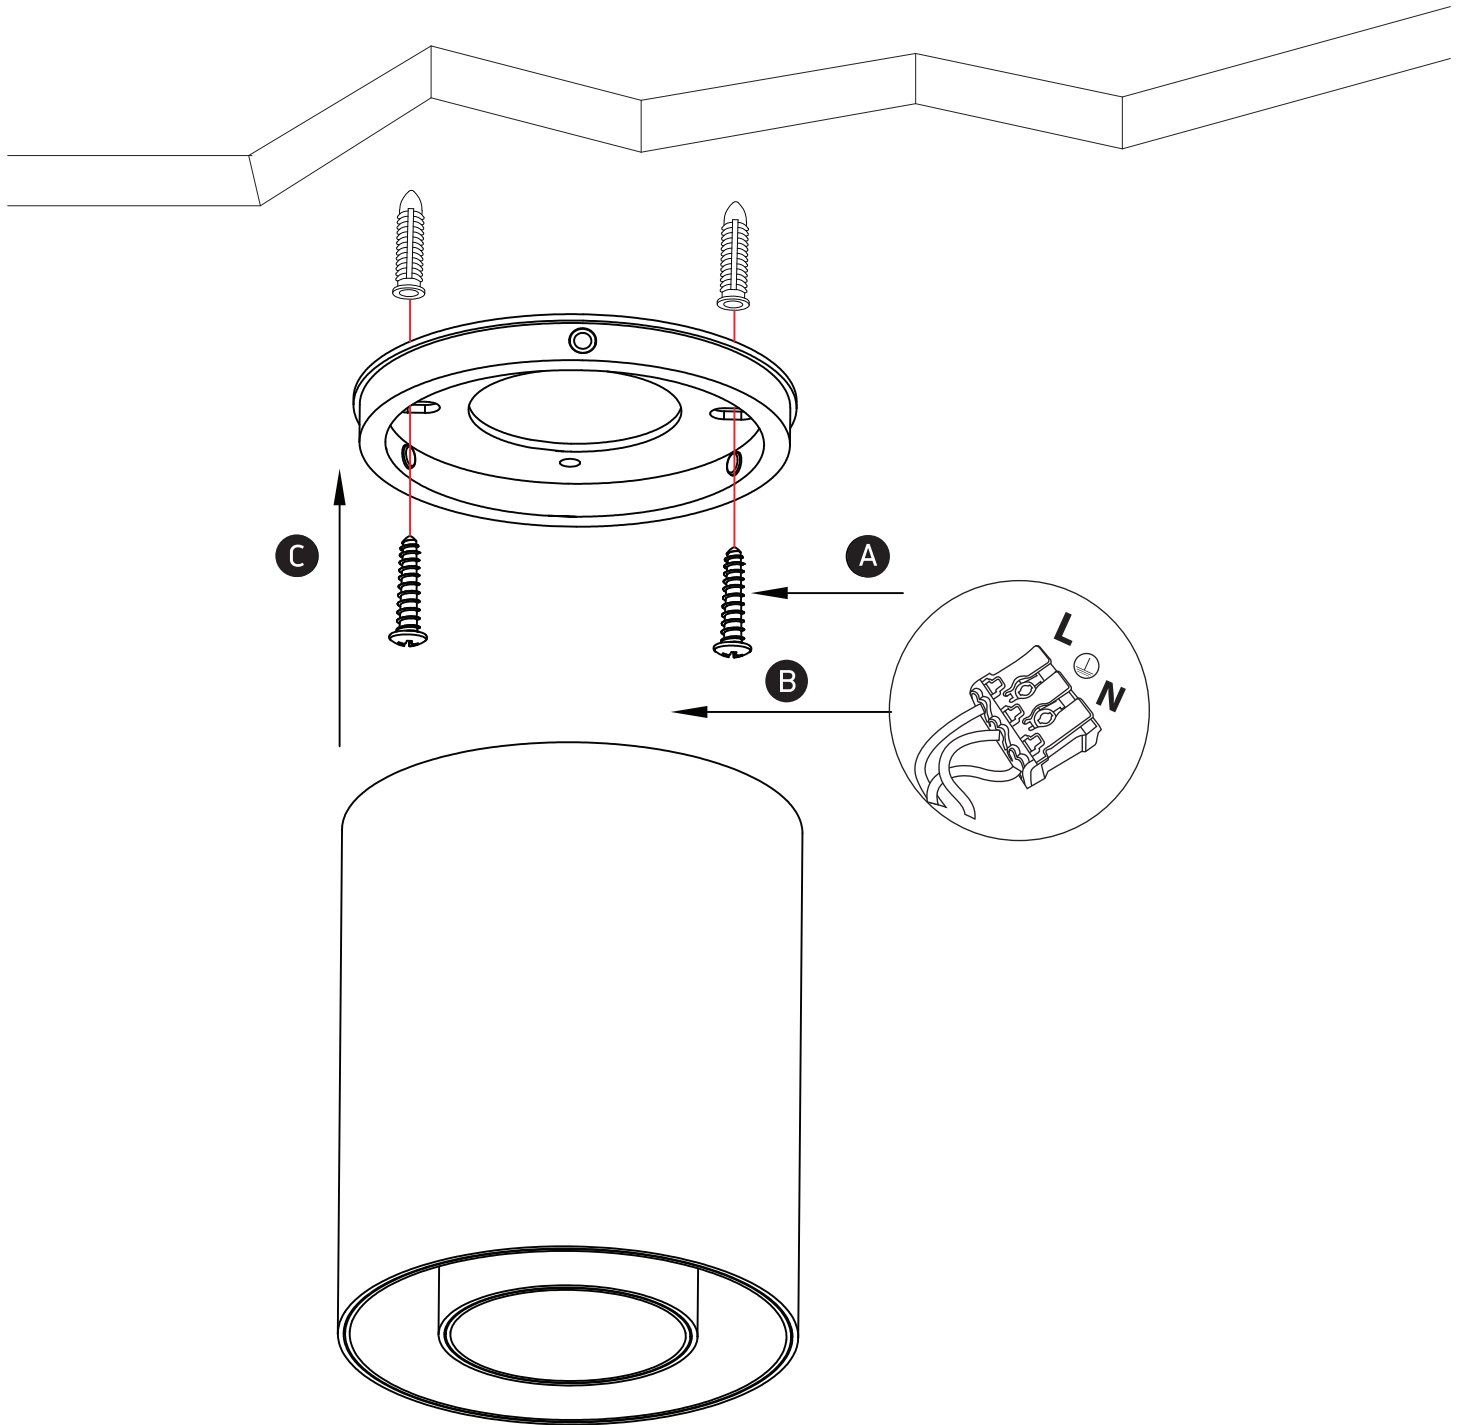

INSTALLATION MANUAL

12112T

LED
BUILT IN

DARK
LIGHT

90
CRI

230V | COB LED | 12W | IP20 | Die cast | Adjustable

Complete with 350mA driver.

Warnings: