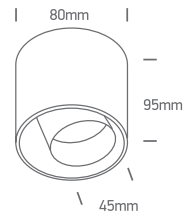

INSTALLATION MANUAL

12112T

LED
BUILT IN

DARK
LIGHT

90
CRI

230V | COB LED | 12W | IP20 | Die cast | Adjustable

Complete with 350mA driver.

Warnings: