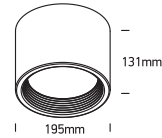

INSTALLATION MANUAL

12115L, 12125L, 12135L

ecolight

80
CRI

Complete with driver.

12115L: 230V | SMD 2835 | 15W | IP40 | Aluminium

12125L: 230V | SMD 2835 | 25W | IP40 | Aluminium

12135L: 230V | SMD 2835 | 35W | IP40 | Aluminium