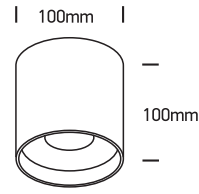

INSTALLATION MANUAL

12122C

ecolight

230V | 22W | IP20 | Die cast

Complete with 500mA driver.

90
CRI

Warnings:

1. Make sure that the product is installed properly before connecting to electricity.
2. Do not cover the fitting.
3. Maintenance and installation should only be carried out by a professional electrician.