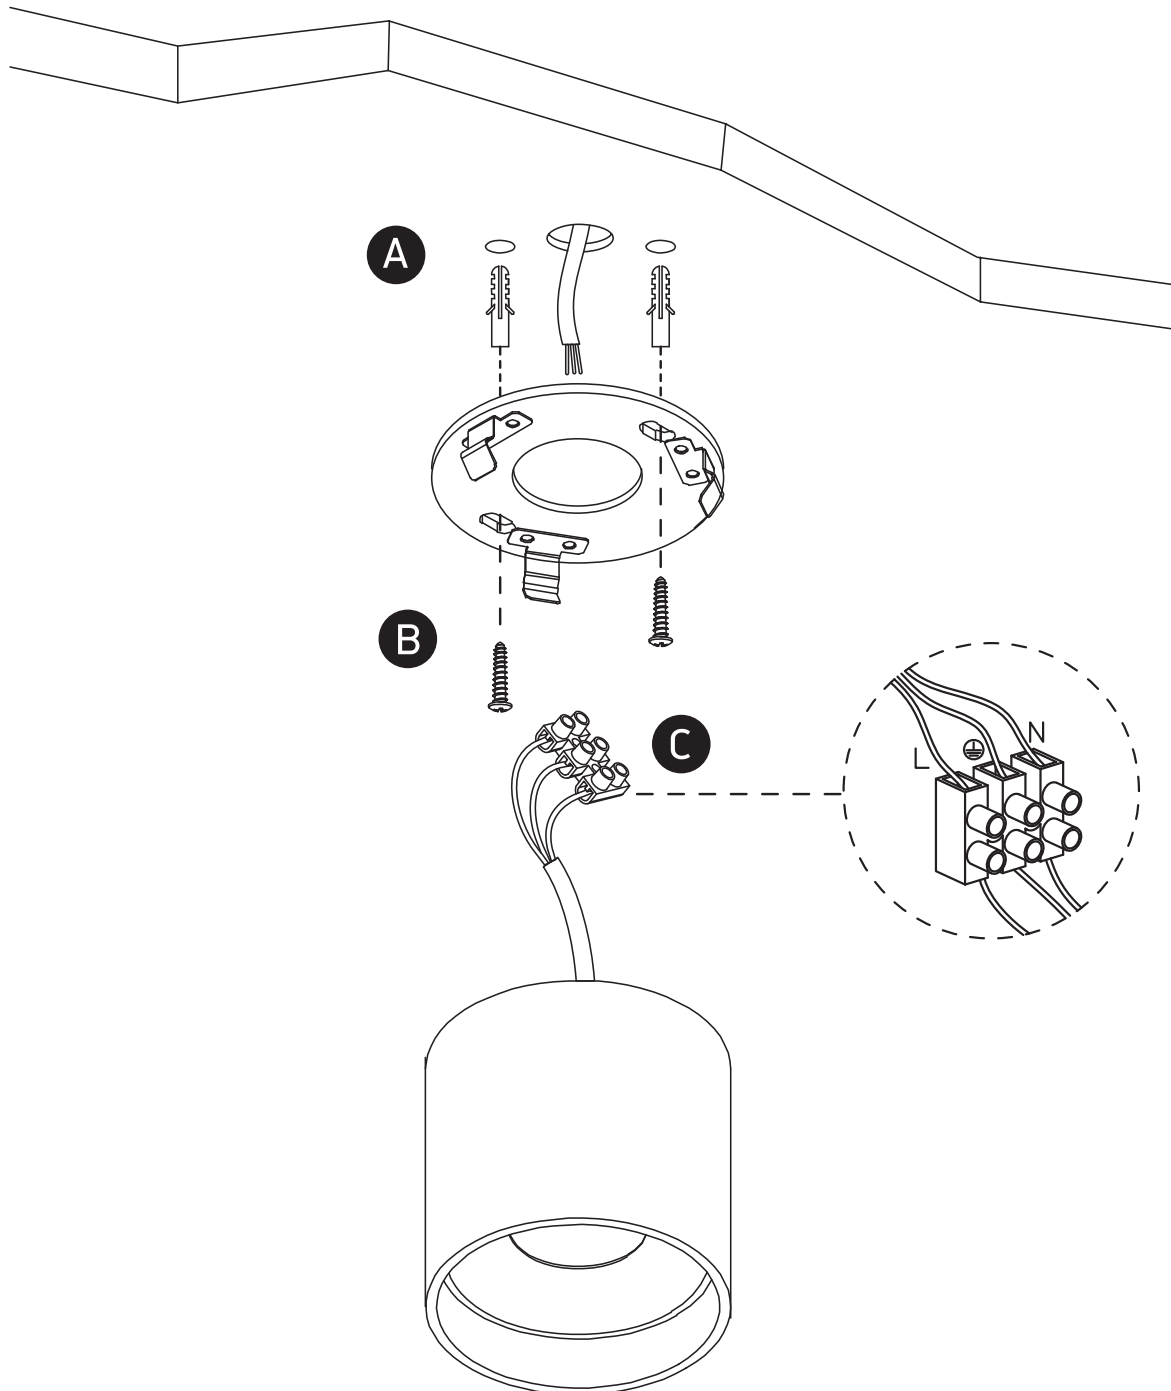

INSTALLATION MANUAL

12122C

ecolight

230V | 22W | IP20 | Die cast

Complete with 500mA driver.

90
CRI

Warnings:

1. Make sure that the product is installed properly before connecting to electricity.
2. Do not cover the fitting.
3. Maintenance and installation should only be carried out by a professional electrician.