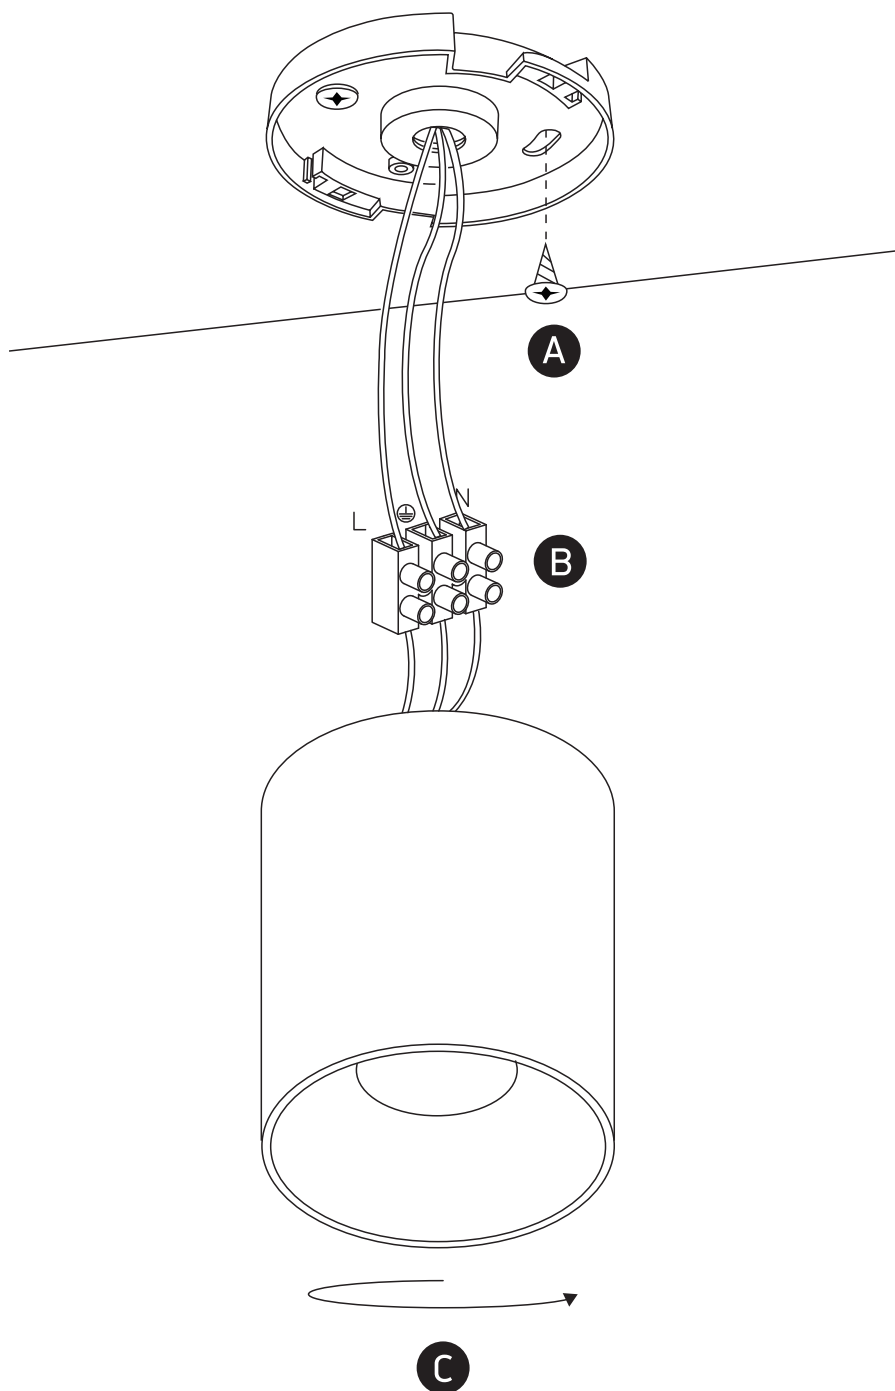

INSTALLATION MANUAL

12130Z

LED
BUILT IN

DARK
LIGHT

115mm

125mm

230V | COB LED | 30W | IP20 | Die cast + plastic reflector
Complete with 700mA driver.

80
CRI

one
LIGHT

Warnings:

1. Make sure that the product is installed properly before connecting to electricity.
2. Do not cover the fitting.
3. Maintenance and installation should only be carried out by a professional electrician.