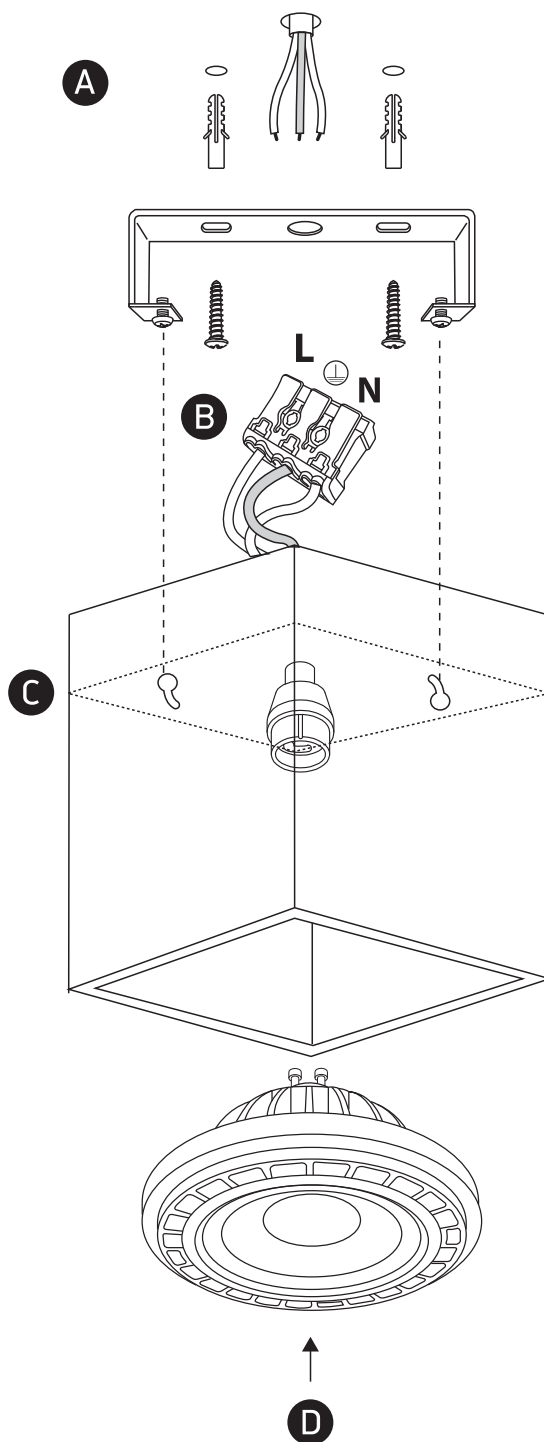

INSTALLATION MANUAL

12144A

100-240V | R111 | GU10 | 15W | IP20 | Aluminium

Warnings:

1. Make sure that the product is installed properly before connecting to electricity.
2. Do not cover the fitting.
3. Maintenance and installation should only be carried out by a professional electrician.