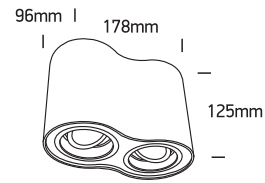

INSTALLATION MANUAL

12205Y

100-240V | MR16 | GU10 | 2x10W | IP20 | Aluminium | Adjustable

Warnings:

1. Make sure that the product is installed properly before connecting to electricity.
2. Do not cover the fitting.
3. Maintenance and installation should only be carried out by a professional electrician.