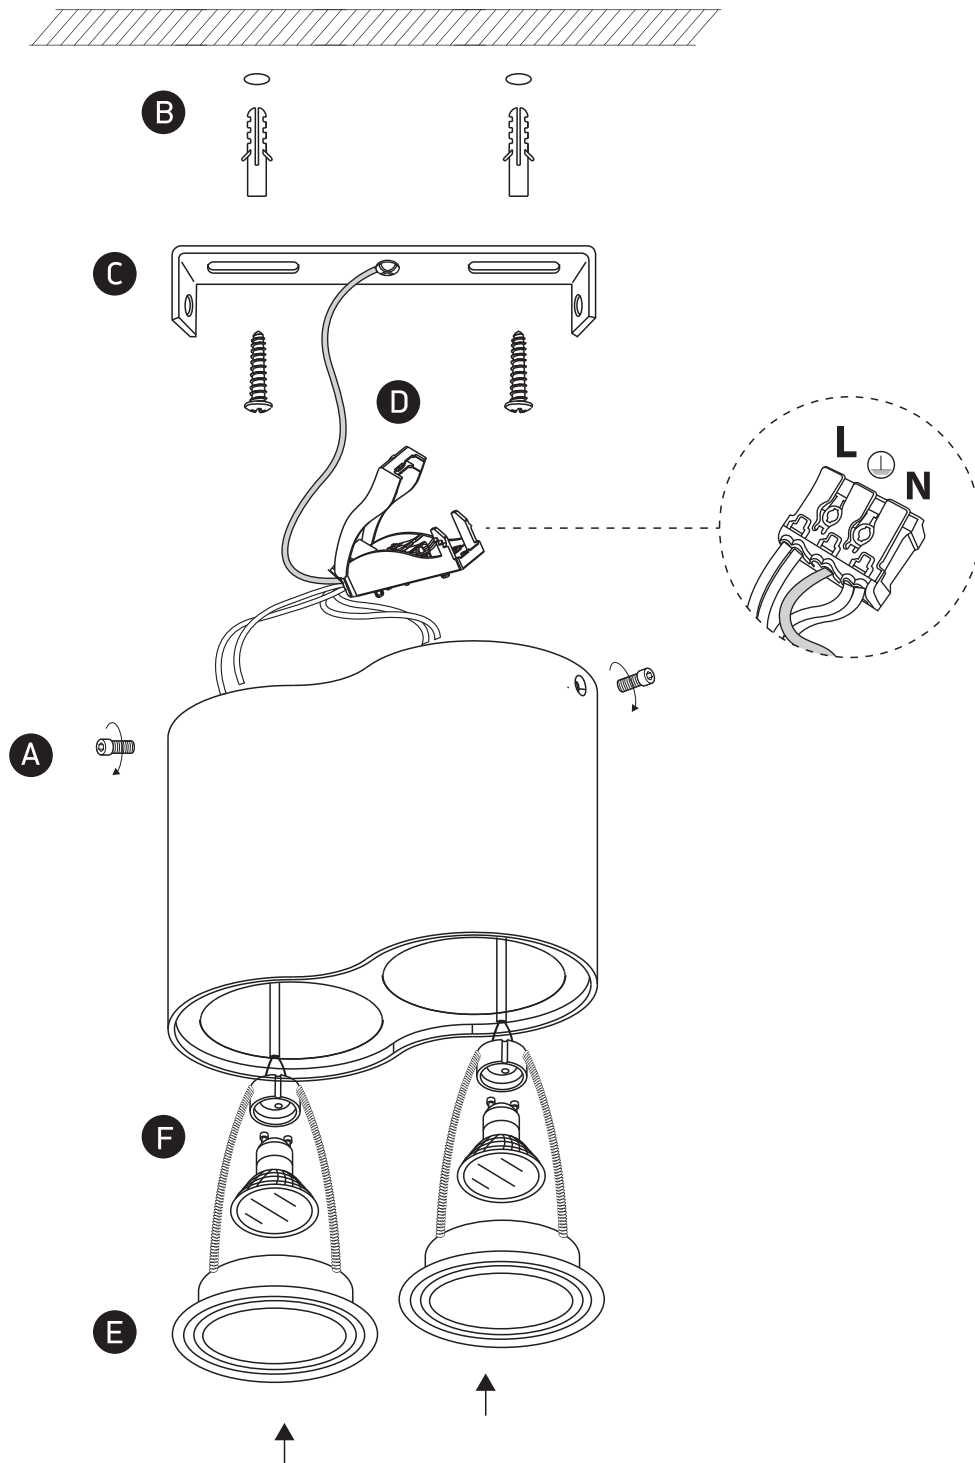

INSTALLATION MANUAL

12205Y

100-240V | MR16 | GU10 | 2x10W | IP20 | Aluminium | Adjustable

Warnings:

1. Make sure that the product is installed properly before connecting to electricity.
2. Do not cover the fitting.
3. Maintenance and installation should only be carried out by a professional electrician.