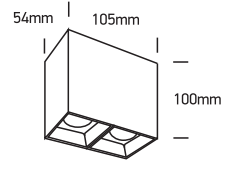

INSTALLATION MANUAL

12207B

ecolight

CE

RoHS
COMPLIANT

NOT
DIMMABLE

100-240V | COB LED | 2x7W | IP20 | Aluminium

Complete with driver.