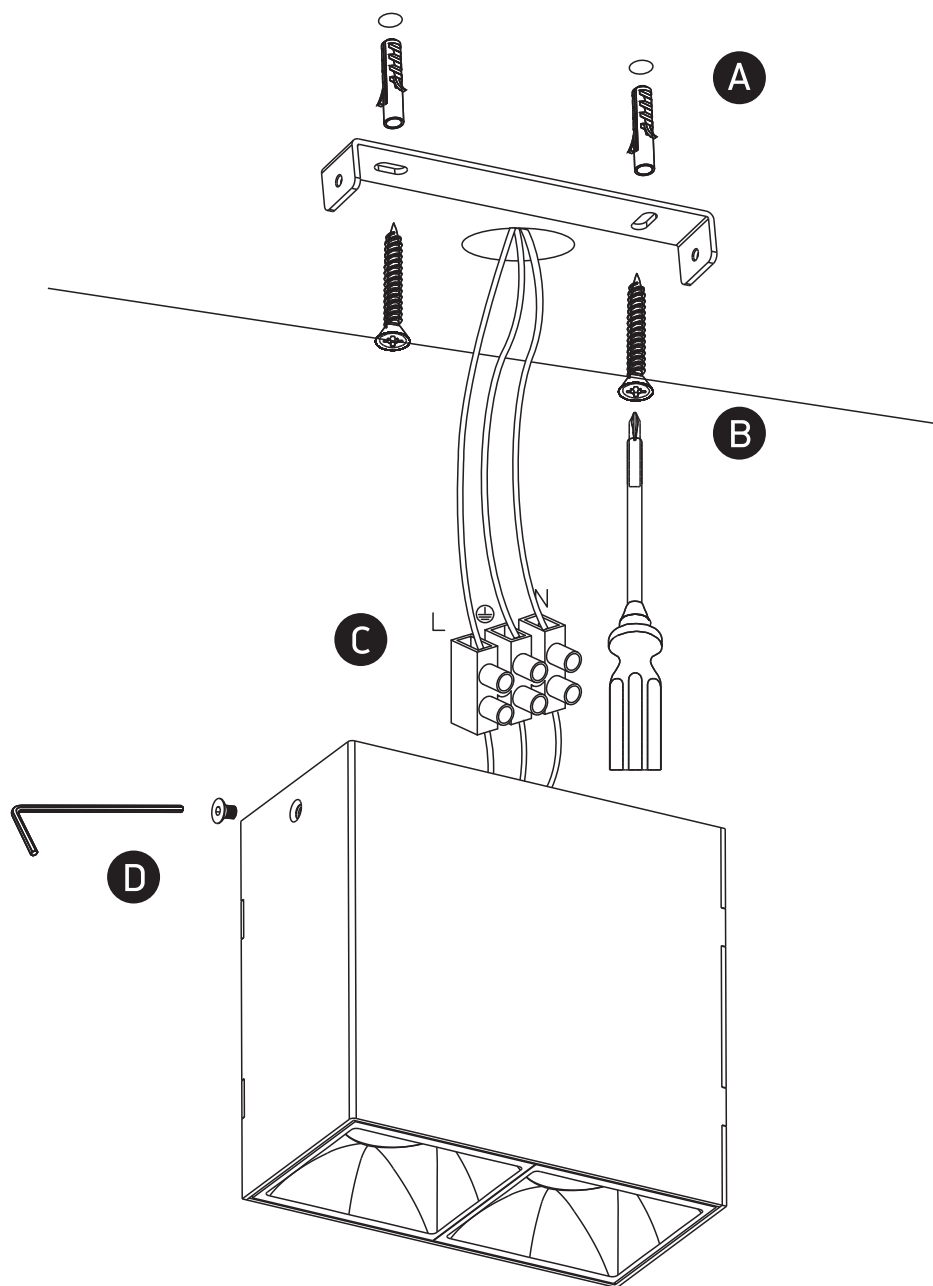

INSTALLATION MANUAL

12207B

ecolight

CE

RoHS
COMPLIANT

NOT
DIMMABLE

100-240V | COB LED | 2x7W | IP20 | Aluminium

Complete with driver.

90
CRI

one
LIGHT

Warnings:

1. Make sure that the product is installed properly before connecting to electricity.
2. Do not cover the fitting.
3. Maintenance and installation should only be carried out by a professional electrician.