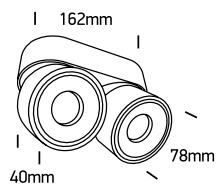

INSTALLATION MANUAL

12208LA

LED
BUILT IN

ADJUSTABLE

90
CRI

NOT
RECYCLABLE

230V | COB LED | 2x8W | IP20 | Aluminium | Adjustable
Complete with 700mA driver.

one
LIGHT