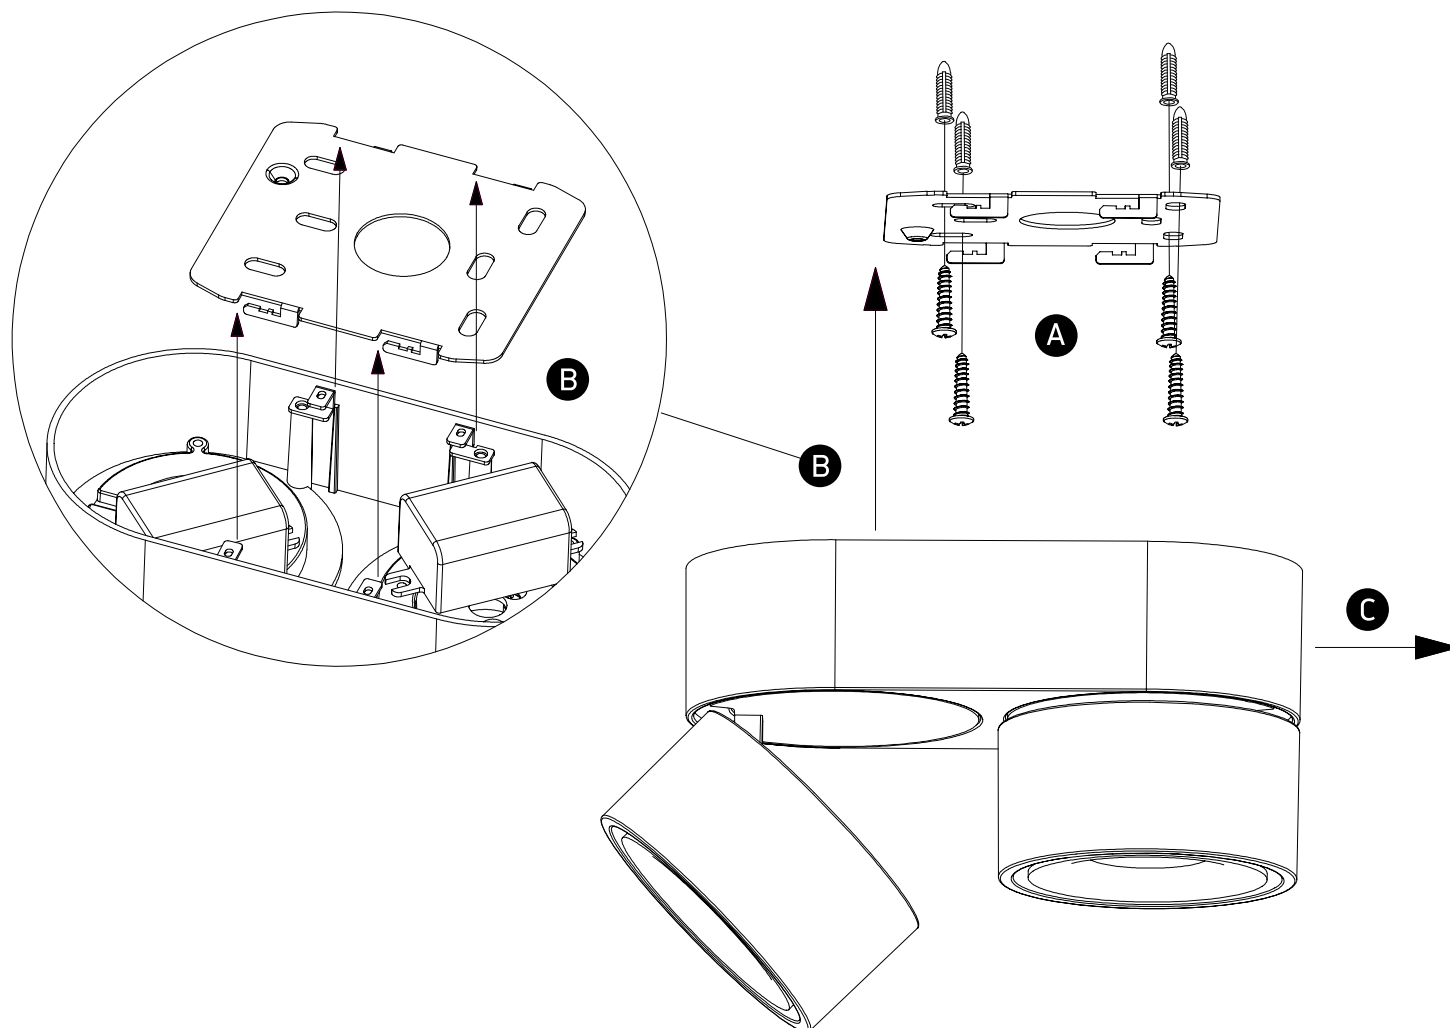

INSTALLATION MANUAL

12208LA

LED
BUILT IN

ADJUSTABLE

90
CRI

NOT
RECYCLABLE

230V | COB LED | 2x8W | IP20 | Aluminium | Adjustable
Complete with 700mA driver.

one
LIGHT

Warnings:

1. Make sure that the product is installed properly before connecting to electricity.
2. Do not cover the fitting.
3. Maintenance and installation should only be carried out by a professional electrician.