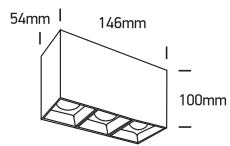

INSTALLATION MANUAL

12307B

ecolight

CE

RoHS
COMPLIANT

NOT
DIMMABLE

100-240V | COB LED | 3x7W | IP20 | Aluminium

Complete with driver.

90
CRI

one
LIGHT