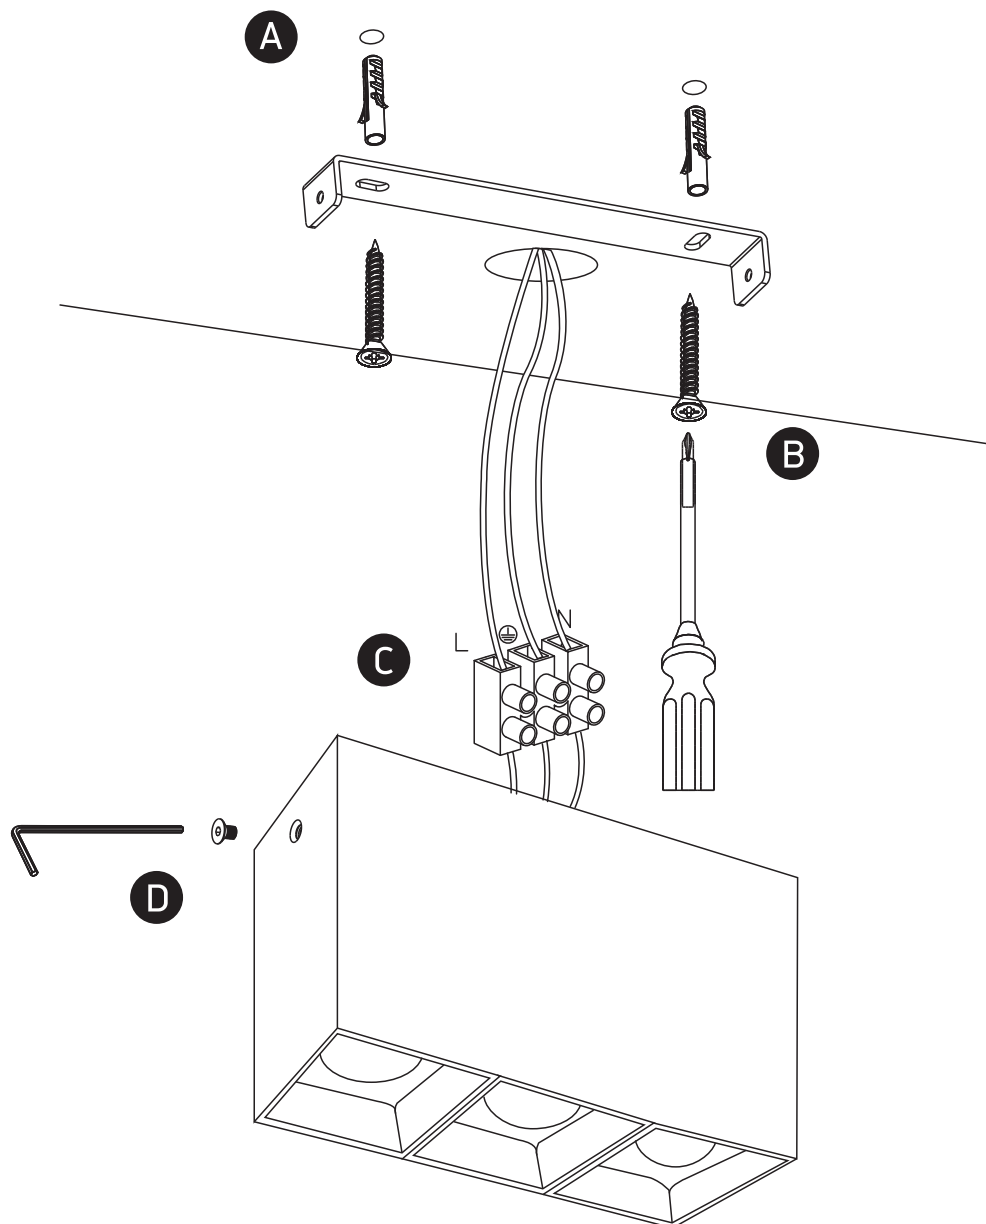

# INSTALLATION MANUAL

12307B

**ecolight**

CE

RoHS  
COMPLIANT

NOT  
DIMMABLE

100-240V | COB LED | 3x7W | IP20 | Aluminium

Complete with driver.

90  
CRI

**one**  
LIGHT