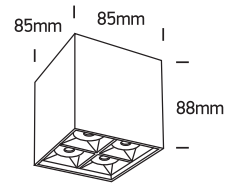

INSTALLATION MANUAL

12406B

ecolight

230V | COB LED | 15W | IP20 | Aluminium

Complete with 350mA driver.

90
CRI

one
LIGHT

Warnings: