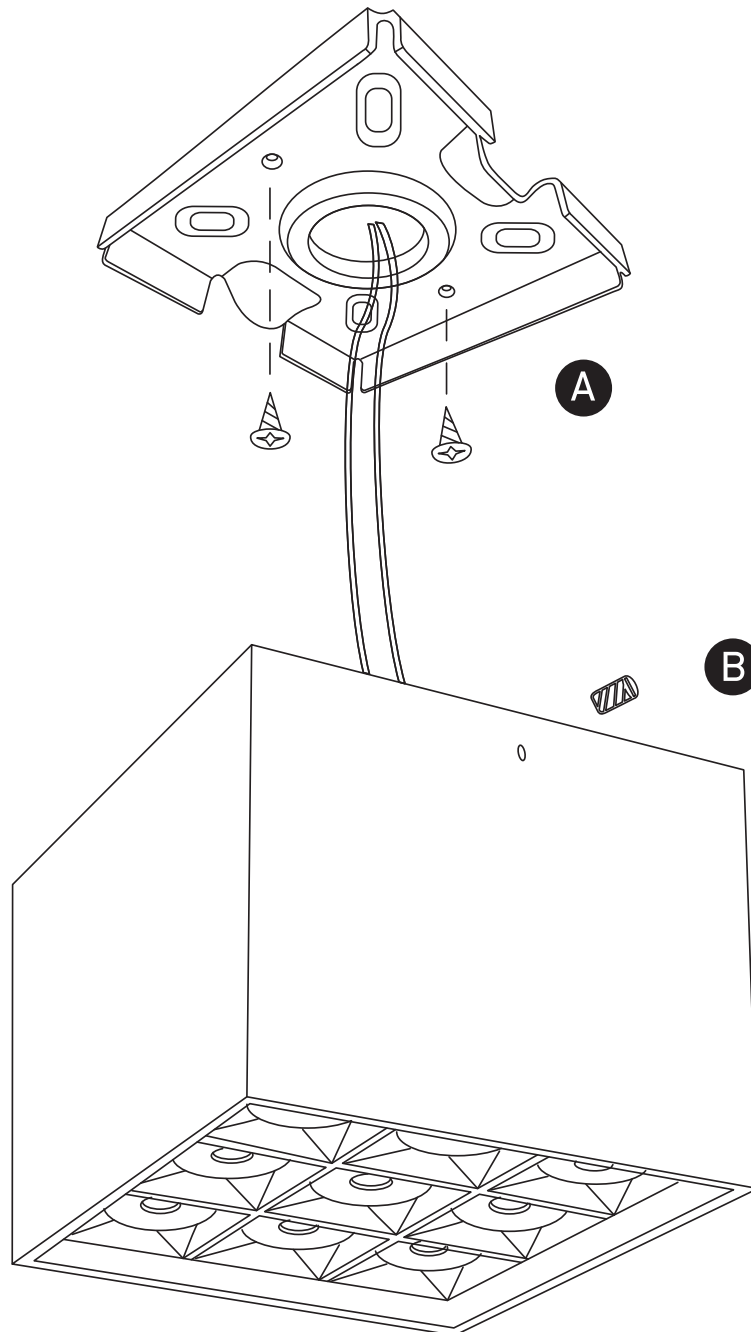

INSTALLATION MANUAL

12906B

ecolight

CE

RoHS
COMPLIANT

NOT
DIMMABLE

230V | COB LED | 30W | IP20 | Aluminium

Complete with 700mA driver.

90
CRI

one
LIGHT

Warnings:

1. Make sure that the product is installed properly before connecting to electricity.
2. Do not cover the fitting.
3. Maintenance and installation should only be carried out by a professional electrician.