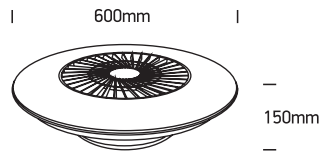

INSTALLATION MANUAL

24002

ecolight

230V | 30W LED | 35W Fan | IP20 | 6 Speed Fan | Plastic

DC Motor.

80 CRI

Warnings:

1. Make sure that the product is installed properly before connecting to electricity.
2. Do not cover the fitting.
3. Maintenance and installation should only be carried out by a professional electrician.