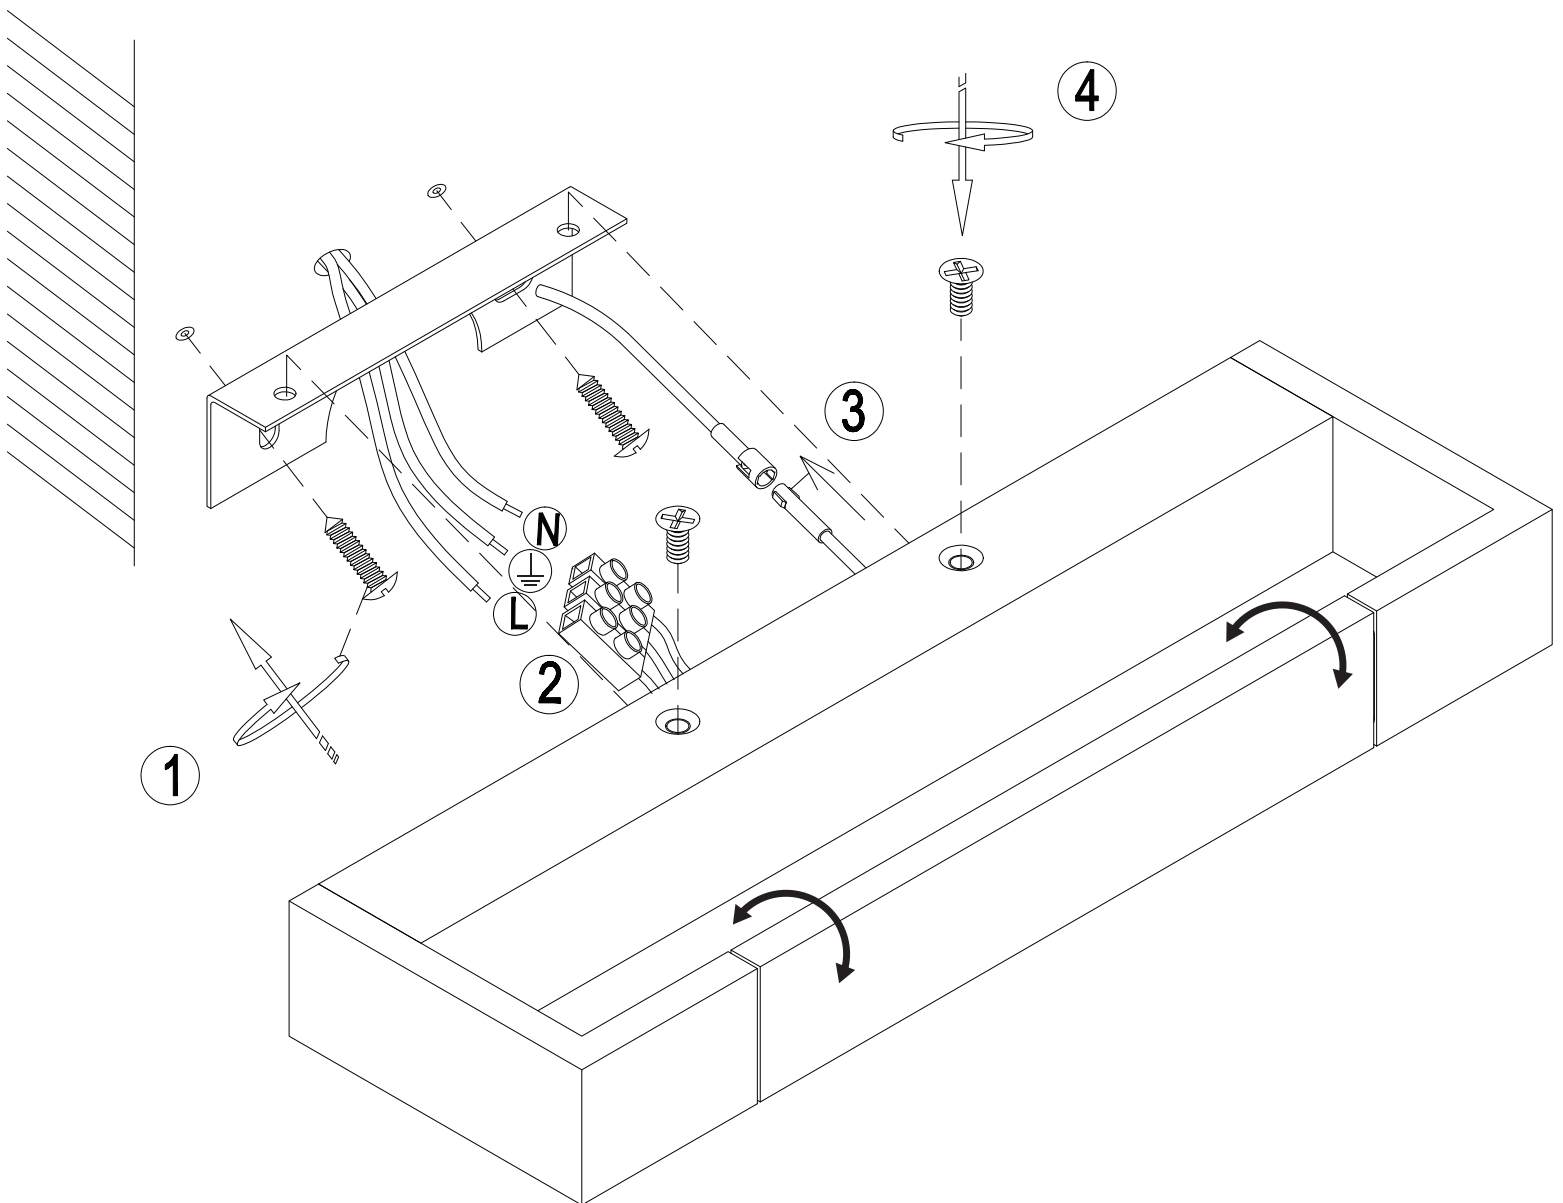

INSTALLATION MANUAL

38118C

LED BUILT IN | ADJUSTABLE | 80 CRI | CE ENEC UKCA | RoHS | RECYCLABLE

230V | 18W | SMD 2835 | IP44 | Aluminium + acrylic

L70B50
36000 Hrs

Complete with driver 600mA.

one
LIGHT

Warnings: