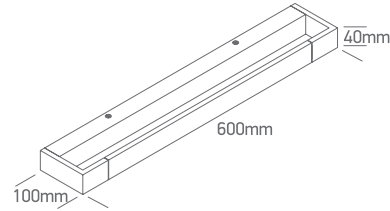

INSTALLATION MANUAL

38118C

LED BUILT IN | ADJUSTABLE | 80 CRI | CE ENEC UKCA | RoHS | RECYCLABLE

230V | 18W | SMD 2835 | IP44 | Aluminium + acrylic

L70B50
36000 Hrs

Complete with driver 600mA.

one
LIGHT

Warnings: