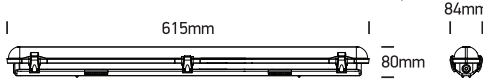

INSTALLATION MANUAL

38118M, 38136M, 38158M

80 CRI

Complete with driver / Stainless steel clips

38118M: 15W | SMD 2835 | 230V | PC + opal PC diffuser

38136M: 30W | SMD 2835 | 230V | PC + opal PC diffuser

38158M: 40W | SMD 2835 | 230V | PC + opal PC diffuser