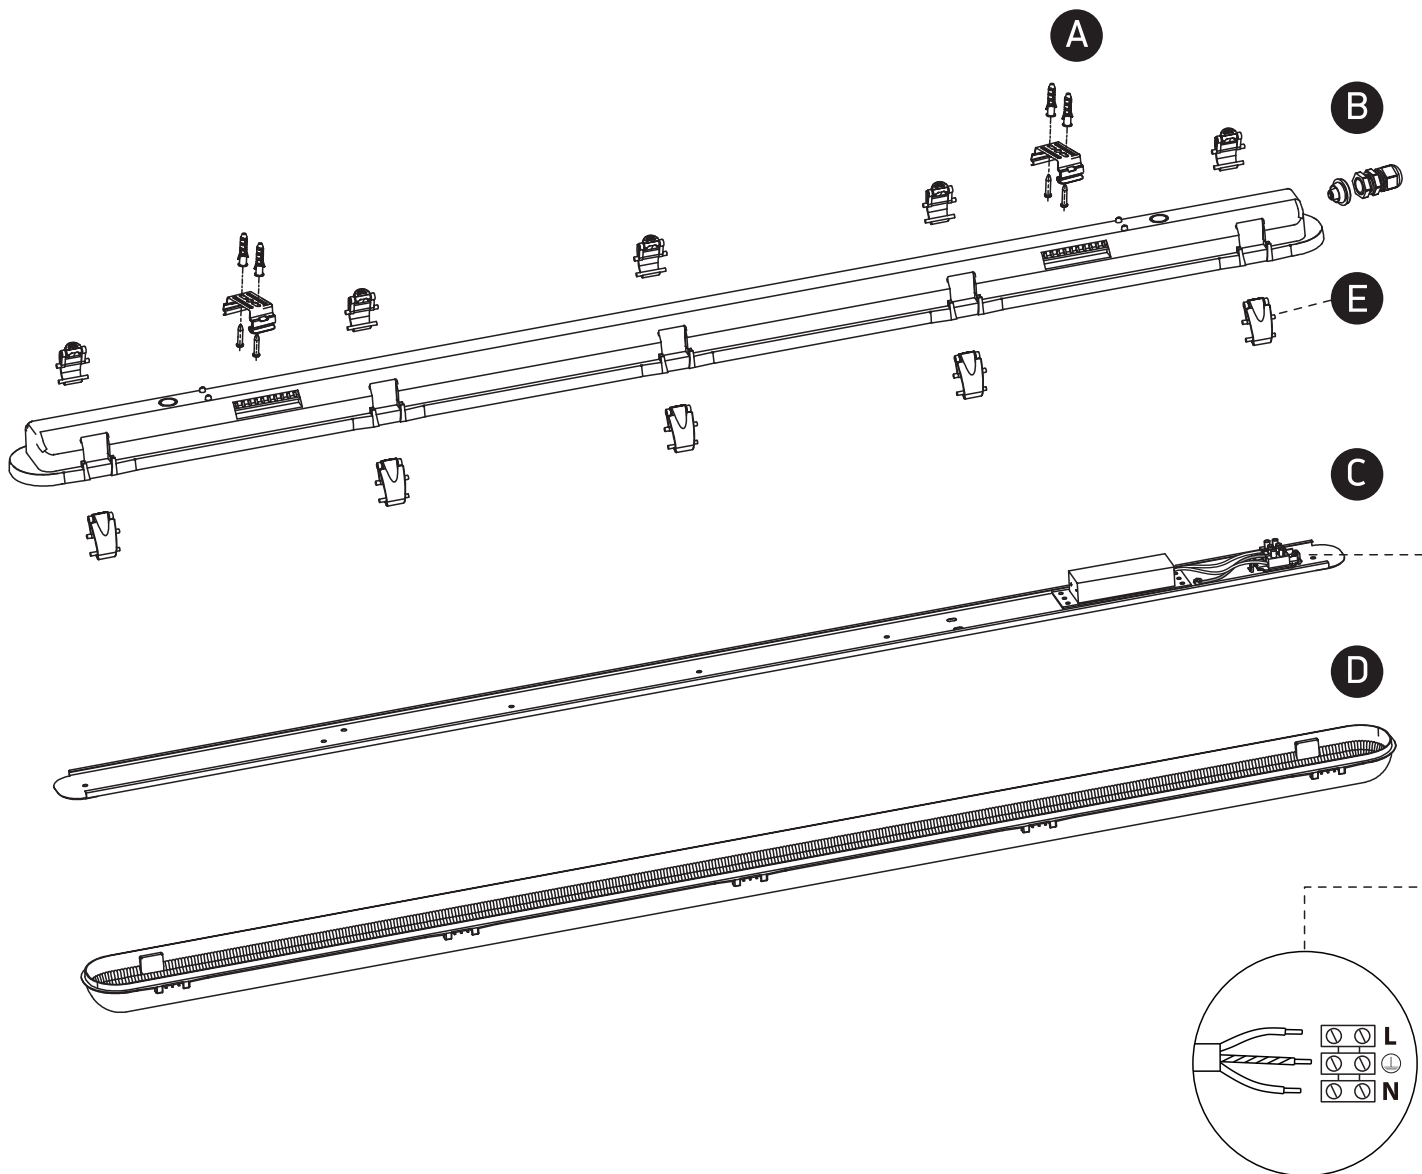

INSTALLATION MANUAL

38118M, 38136M, 38158M

80 CRI

Complete with driver / Stainless steel clips

38118M: 15W | SMD 2835 | 230V | PC + opal PC diffuser

38136M: 30W | SMD 2835 | 230V | PC + opal PC diffuser

38158M: 40W | SMD 2835 | 230V | PC + opal PC diffuser