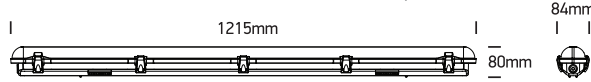

INSTALLATION MANUAL

38118M, 38136M, 38158M

80 CRI

Complete with driver / Stainless steel clips

38118M: 15W | SMD 2835 | 230V | PC + opal PC diffuser

38136M: 30W | SMD 2835 | 230V | PC + opal PC diffuser

38158M: 40W | SMD 2835 | 230V | PC + opal PC diffuser