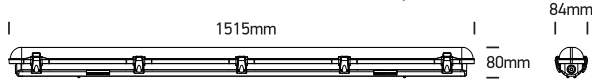

INSTALLATION MANUAL

38118M, 38136M, 38158M

80 CRI

Complete with driver / Stainless steel clips

38118M: 15W | SMD 2835 | 230V | PC + opal PC diffuser

38136M: 30W | SMD 2835 | 230V | PC + opal PC diffuser

38158M: 40W | SMD 2835 | 230V | PC + opal PC diffuser