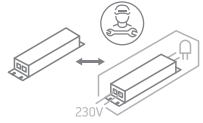

INSTALLATION MANUAL

38118M, 38136M, 38158M

80 CRI

Complete with driver / Stainless steel clips

38118M: 15W | SMD 2835 | 230V | PC + opal PC diffuser

38136M: 30W | SMD 2835 | 230V | PC + opal PC diffuser

38158M: 40W | SMD 2835 | 230V | PC + opal PC diffuser