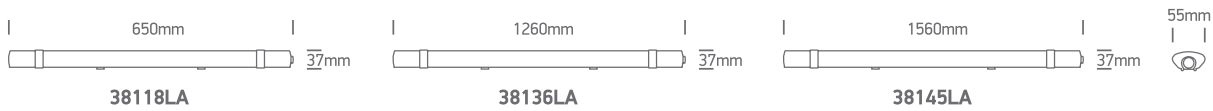

INSTALLATION MANUAL

38118LA, 38136LA, 38145LA

ecolight

80
CRI

100-240V | SMD 2835 | 18W / 36W / 45W | 50/60Hz | IP65 | PC

Complete with driver

A

B