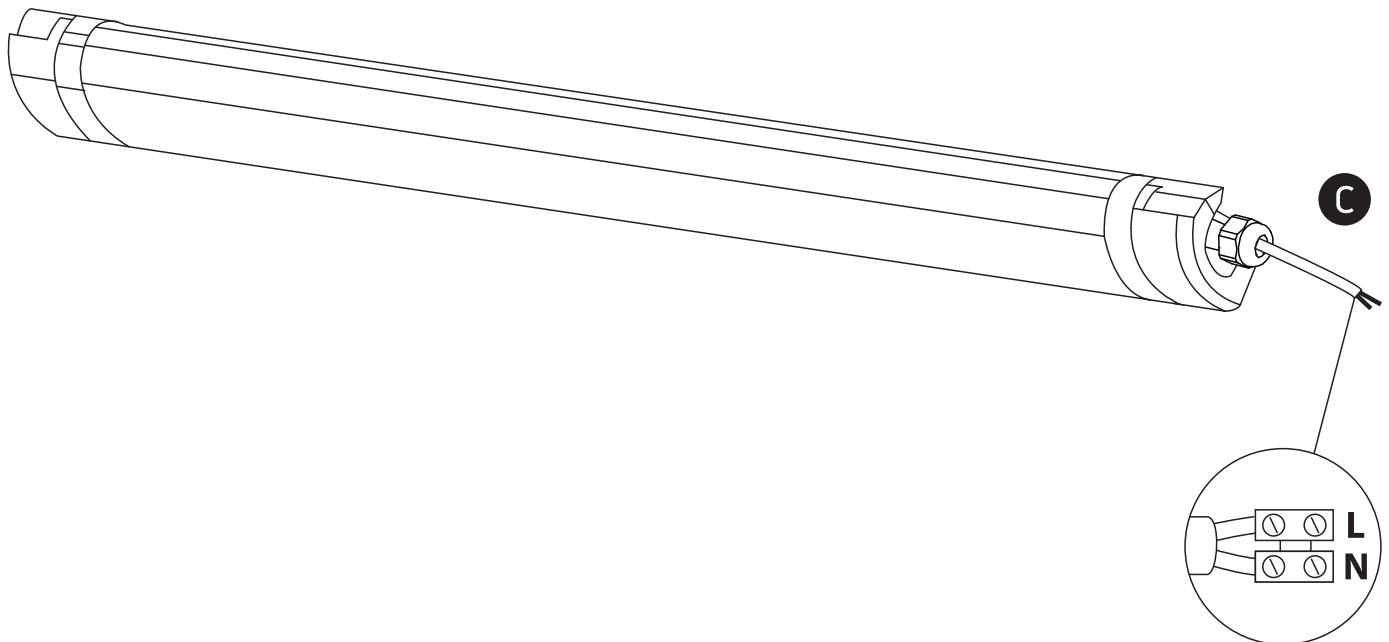

INSTALLATION MANUAL

38118LA, 38136LA, 38145LA

ecolight

80
CRI

100-240V | SMD 2835 | 18W / 36W / 45W | 50/60Hz | IP65 | PC

Complete with driver

A

B