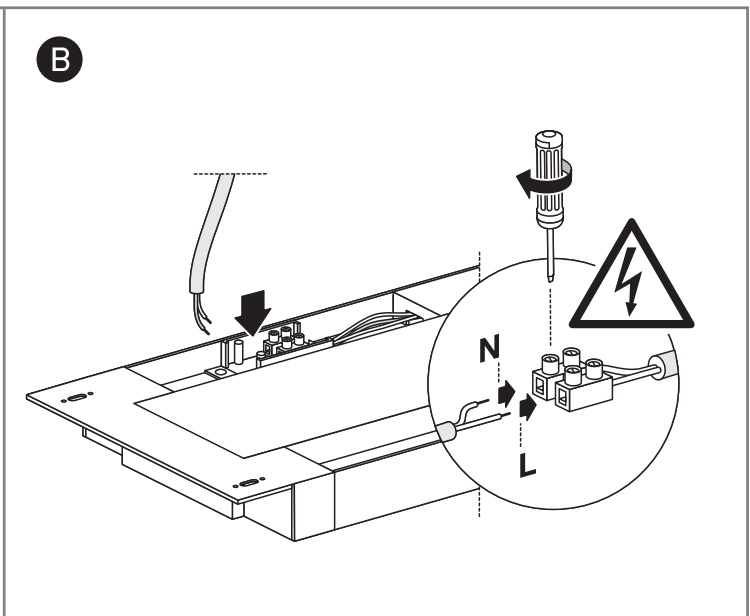

INSTALLATION MANUAL

38225M, 38248M

ecolight

80 CRI

Complete with driver.

one
LIGHT

38225M: 230V | SMD 2835 | 25W | IP20 | Aluminium + plastic

38248M: 230V | SMD 2835 | 48W | IP20 | Aluminium + plastic