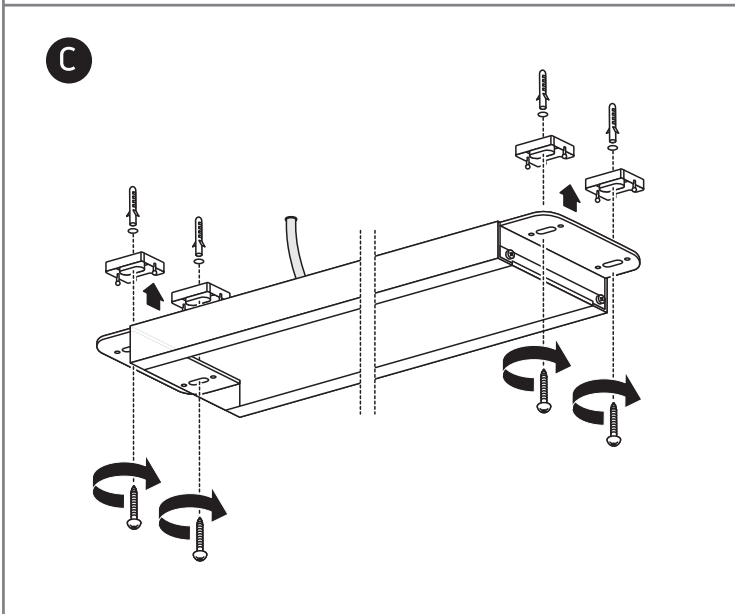

INSTALLATION MANUAL

38225M, 38248M

ecolight

80 CRI

Complete with driver.

one
LIGHT

38225M: 230V | SMD 2835 | 25W | IP20 | Aluminium + plastic

38248M: 230V | SMD 2835 | 48W | IP20 | Aluminium + plastic