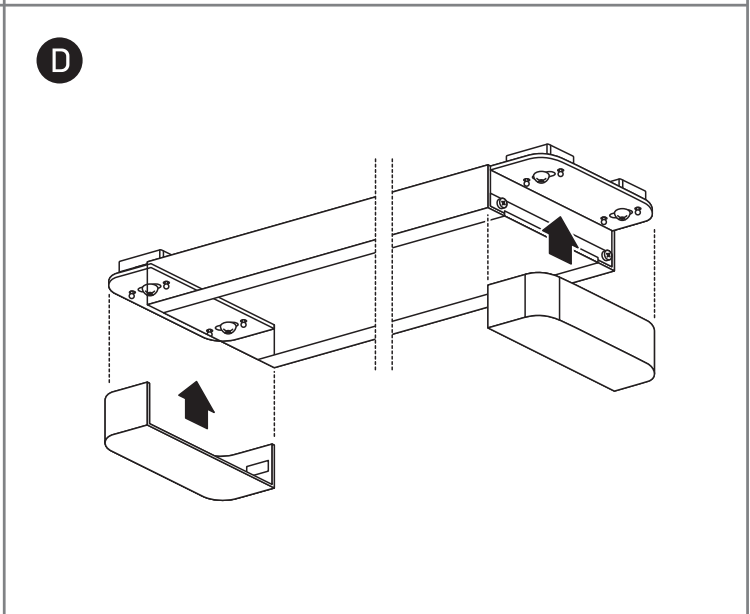

INSTALLATION MANUAL

38225M, 38248M

ecolight

80 CRI

Complete with driver.

one
LIGHT

38225M: 230V | SMD 2835 | 25W | IP20 | Aluminium + plastic

38248M: 230V | SMD 2835 | 48W | IP20 | Aluminium + plastic