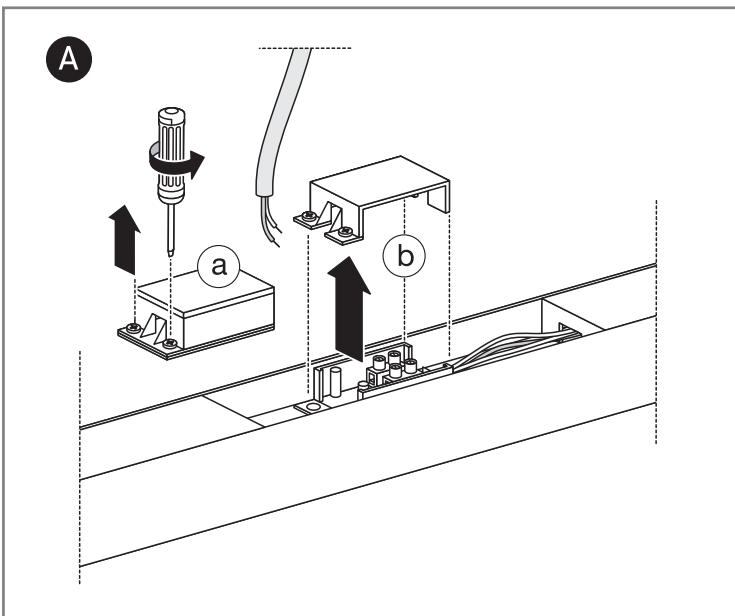

INSTALLATION MANUAL

38225M, 38248M

ecolight

80 CRI

Complete with driver.

one
LIGHT

38225M: 230V | SMD 2835 | 25W | IP20 | Aluminium + plastic

38248M: 230V | SMD 2835 | 48W | IP20 | Aluminium + plastic