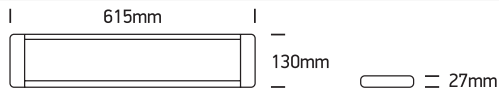

INSTALLATION MANUAL

38225M, 38248M

ecolight

80 CRI

Complete with driver.

one
LIGHT

38225M: 230V | SMD 2835 | 25W | IP20 | Aluminium + plastic

38248M: 230V | SMD 2835 | 48W | IP20 | Aluminium + plastic