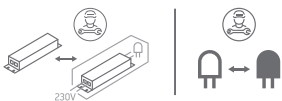

INSTALLATION MANUAL

38225M, 38248M

ecolight

80 CRI

Complete with driver.

one
LIGHT

38225M: 230V | SMD 2835 | 25W | IP20 | Aluminium + plastic

38248M: 230V | SMD 2835 | 48W | IP20 | Aluminium + plastic