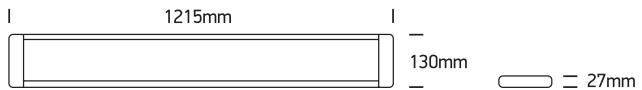

INSTALLATION MANUAL

38225M, 38248M

ecolight

80 CRI

Complete with driver.

one
LIGHT

38225M: 230V | SMD 2835 | 25W | IP20 | Aluminium + plastic

38248M: 230V | SMD 2835 | 48W | IP20 | Aluminium + plastic