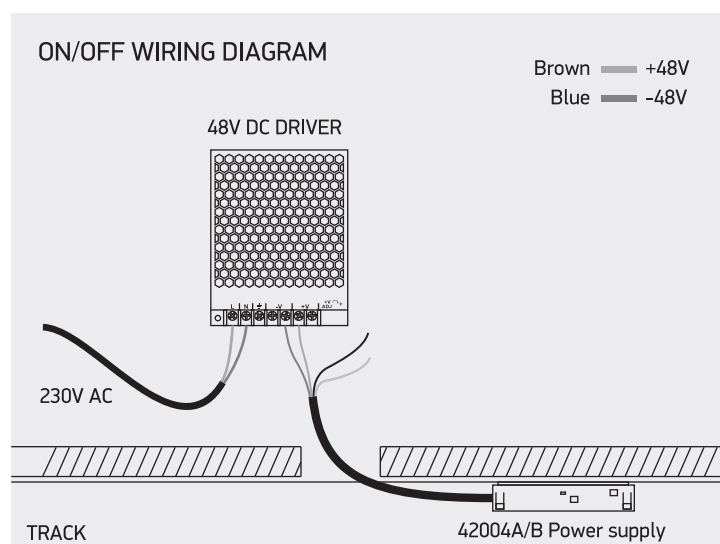

INSTALLATION MANUAL

42001A, 42002A

48V | 1m/2m Magnetic profile | ON/OFF / DALI | Aluminium
 Max 10m/driver | Max 400W/circuit

Warnings:

1. Make sure that the product is installed properly before connecting to electricity.
2. Do not cover the fitting.
3. Maintenance and installation should only be carried out by a professional electrician.