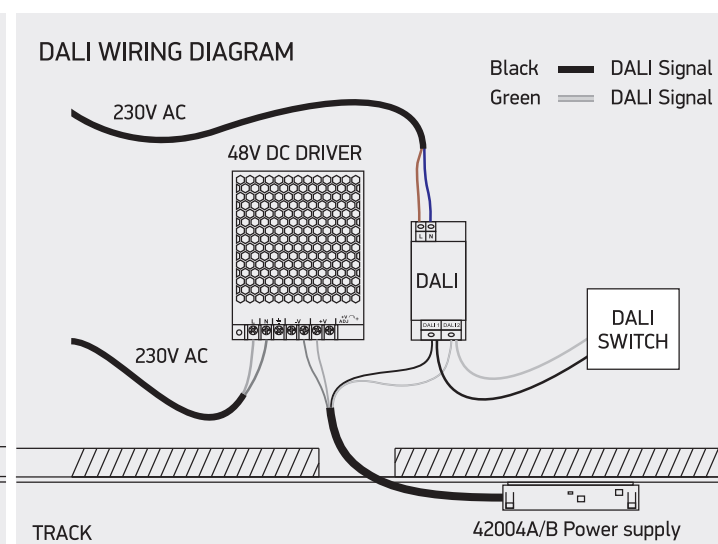

INSTALLATION MANUAL

42001A, 42002A

48V | 1m/2m Magnetic profile | ON/OFF / DALI | Aluminium
 Max 10m/driver | Max 400W/circuit

Warnings:

1. Make sure that the product is installed properly before connecting to electricity.
2. Do not cover the fitting.
3. Maintenance and installation should only be carried out by a professional electrician.