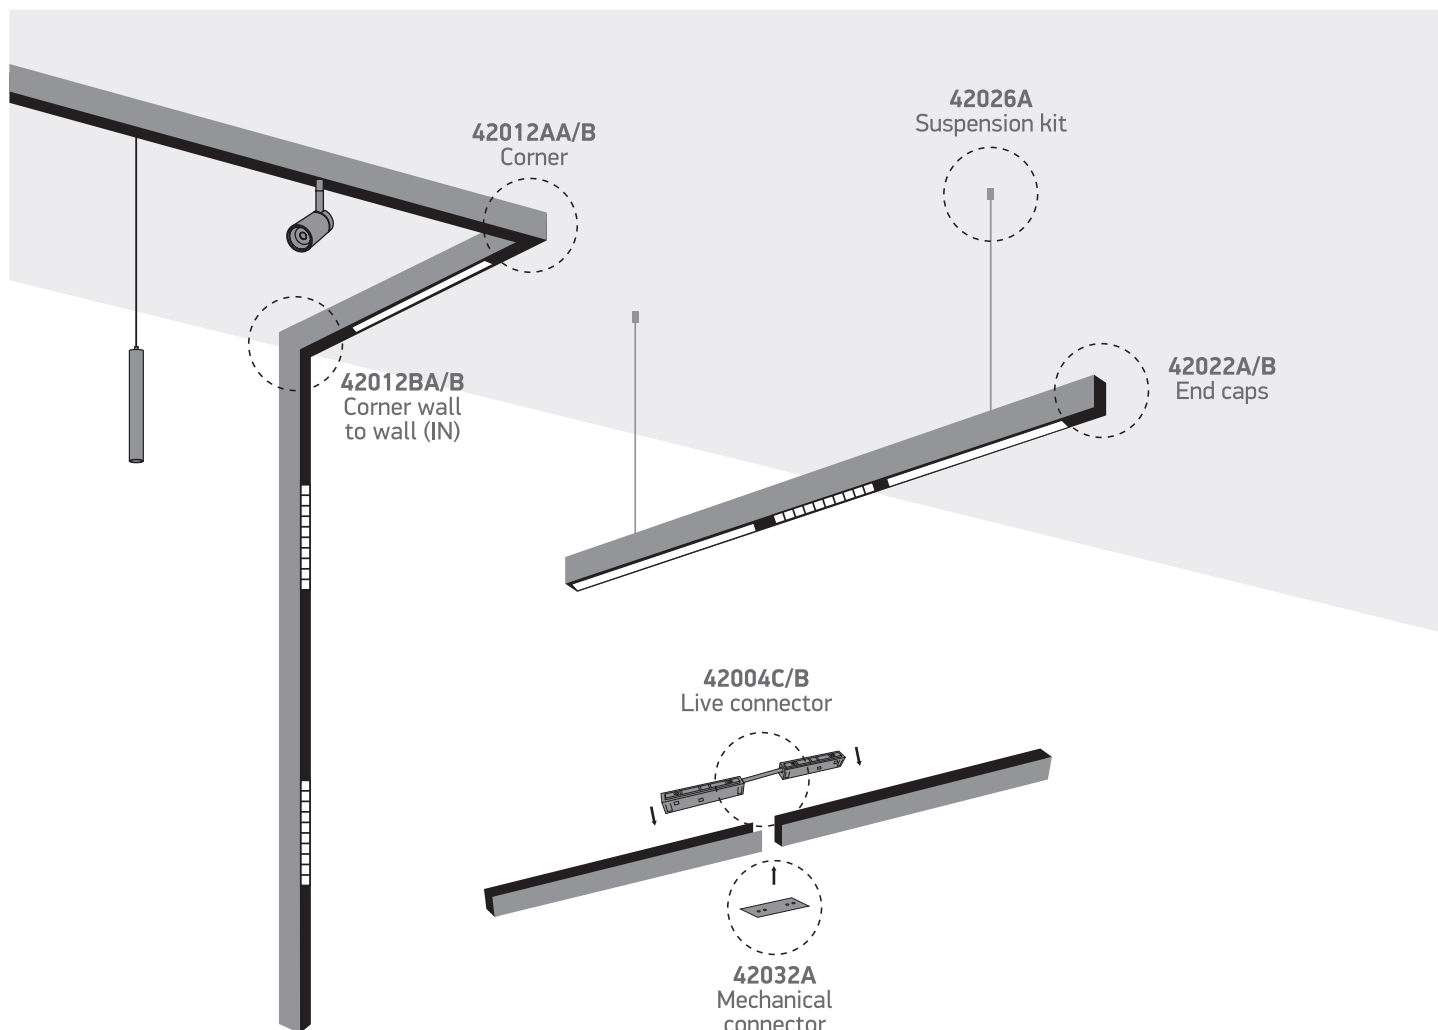

INSTALLATION MANUAL

42001A, 42002A

48V | 1m/2m Magnetic profile | ON/OFF / DALI | Aluminium
 Max 10m/driver | Max 400W/circuit

Warnings:

1. Make sure that the product is installed properly before connecting to electricity.
2. Do not cover the fitting.
3. Maintenance and installation should only be carried out by a professional electrician.