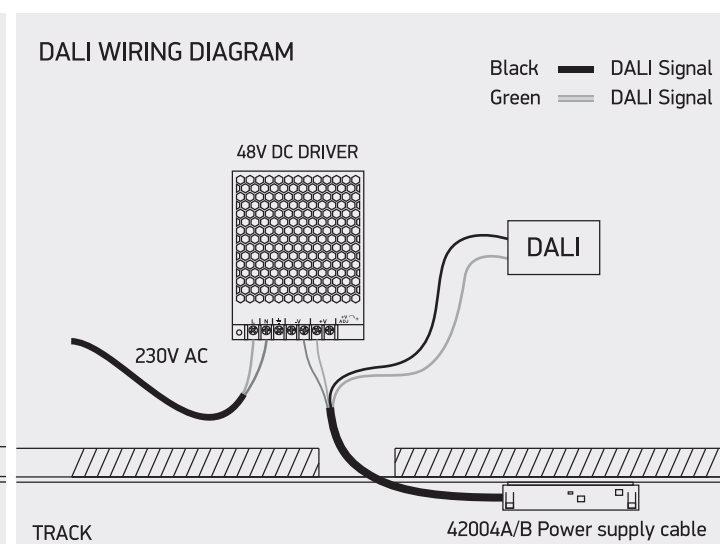

INSTALLATION MANUAL

42001B, 42002B

48V | 1m/2m Magnetic profile | ON/OFF / DALI | Aluminium
 Max 10m/driver | Max 400W/circuit

Warnings:

1. Make sure that the product is installed properly before connecting to electricity.
2. Do not cover the fitting.
3. Maintenance and installation should only be carried out by a professional electrician.