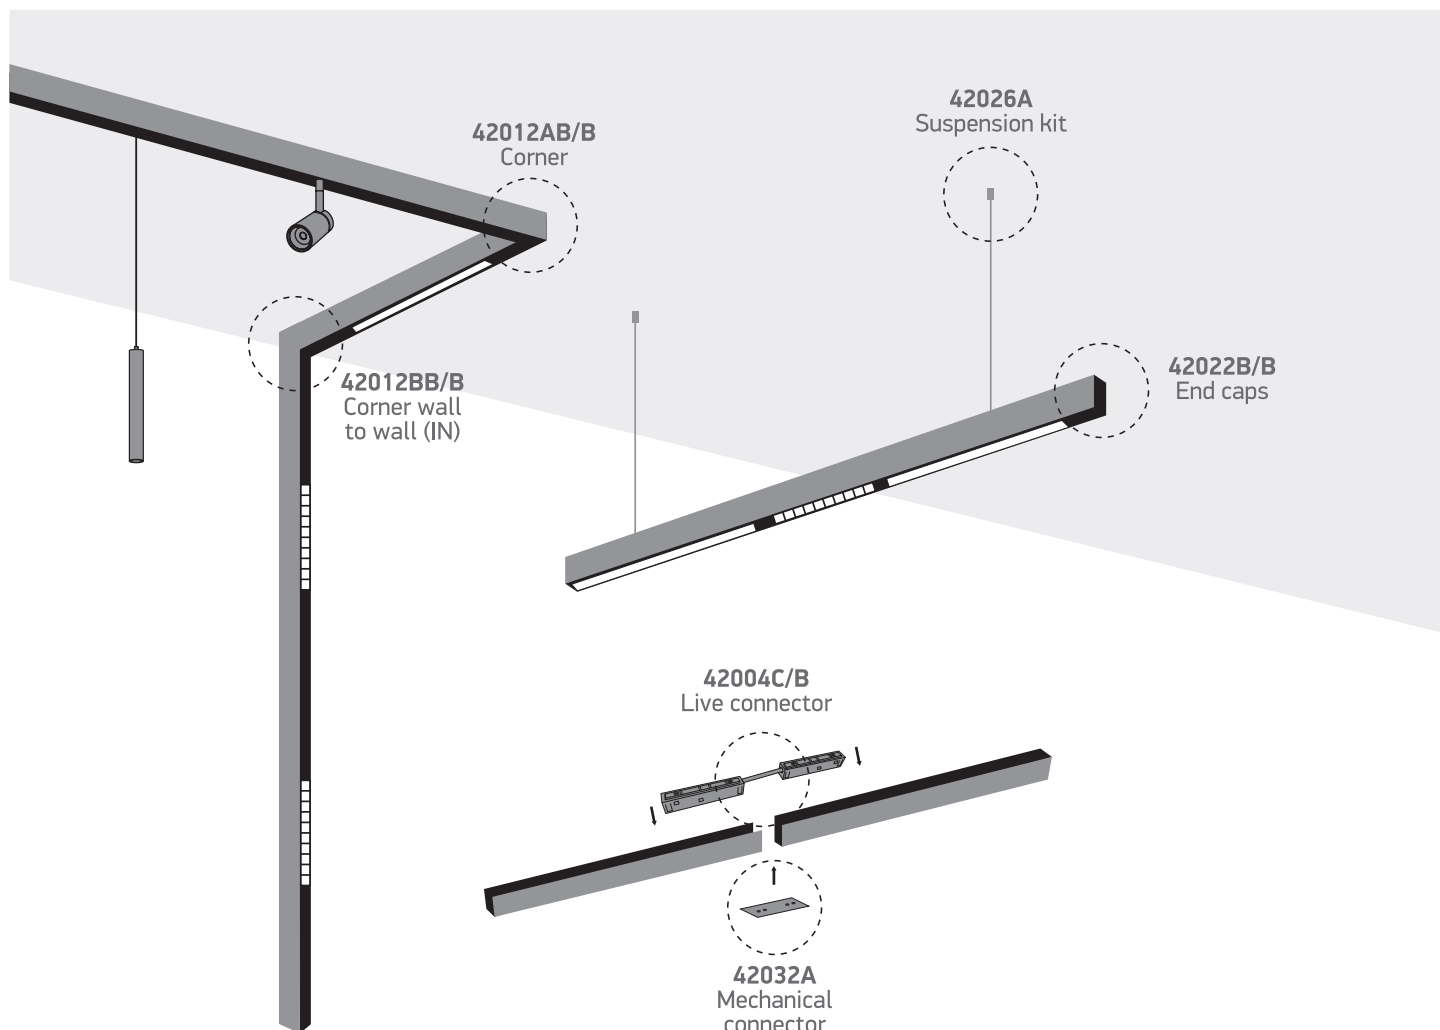

INSTALLATION MANUAL

42001B, 42002B

48V | 1m/2m Magnetic profile | ON/OFF / DALI | Aluminium
 Max 10m/driver | Max 400W/circuit

Warnings:

1. Make sure that the product is installed properly before connecting to electricity.
2. Do not cover the fitting.
3. Maintenance and installation should only be carried out by a professional electrician.