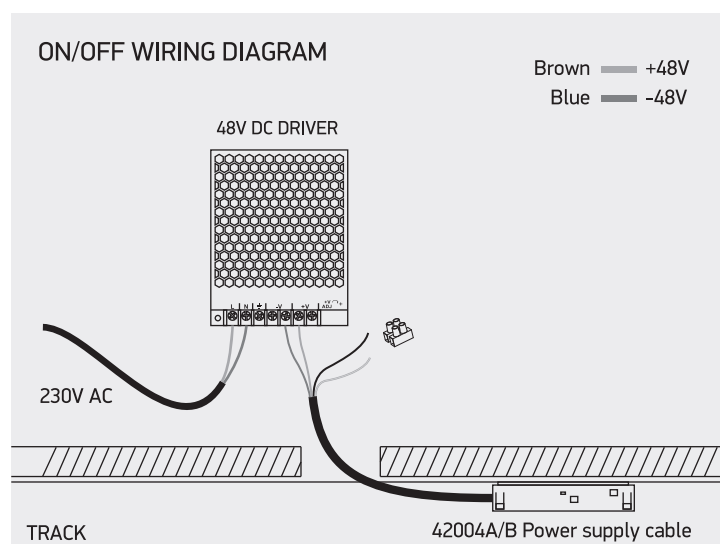

INSTALLATION MANUAL

42001B, 42002B

48V | 1m/2m Magnetic profile | ON/OFF / DALI | Aluminium
 Max 10m/driver | Max 400W/circuit

Warnings:

1. Make sure that the product is installed properly before connecting to electricity.
2. Do not cover the fitting.
3. Maintenance and installation should only be carried out by a professional electrician.