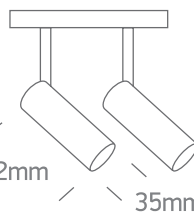

# INSTALLATION MANUAL

42108AL

2x6W | COB LED | 48V DC | IP20 | Aluminium

90 CRI