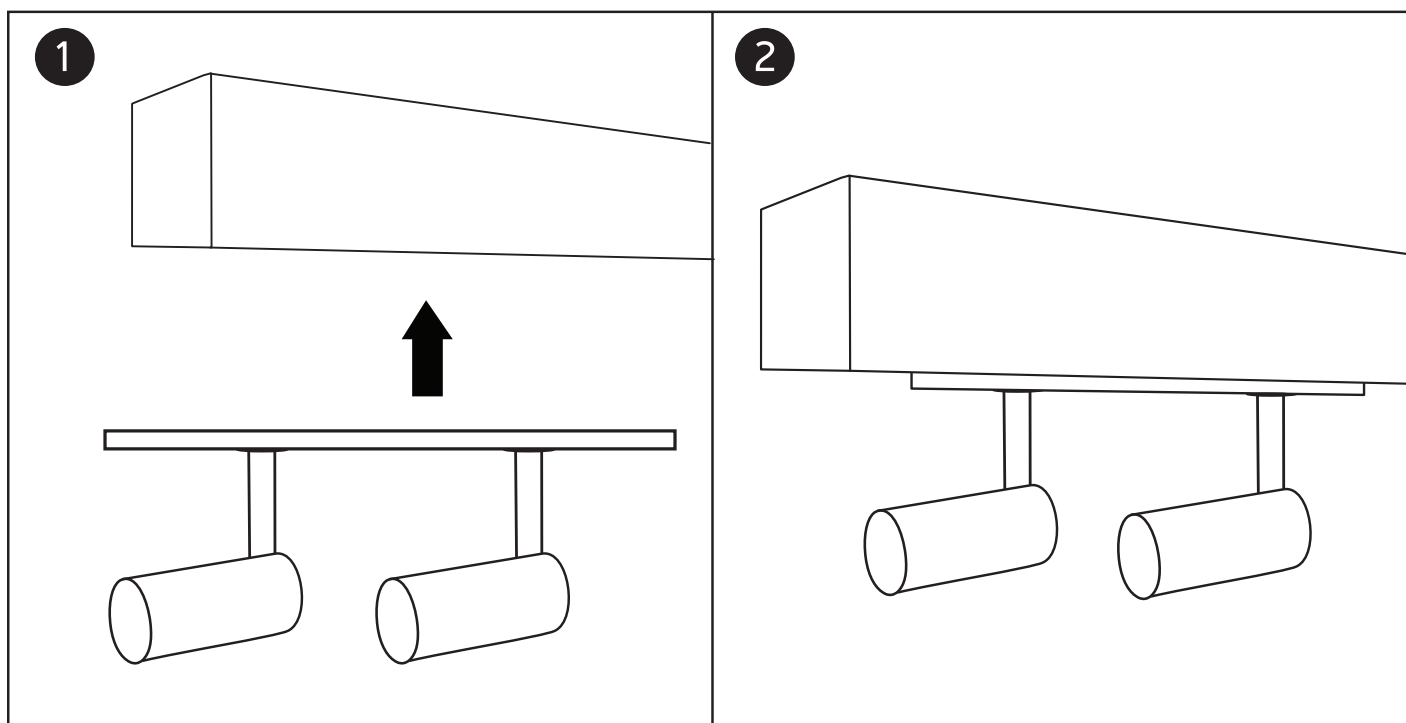

# INSTALLATION MANUAL

42108AL

2x6W | COB LED | 48V DC | IP20 | Aluminium

90 CRI