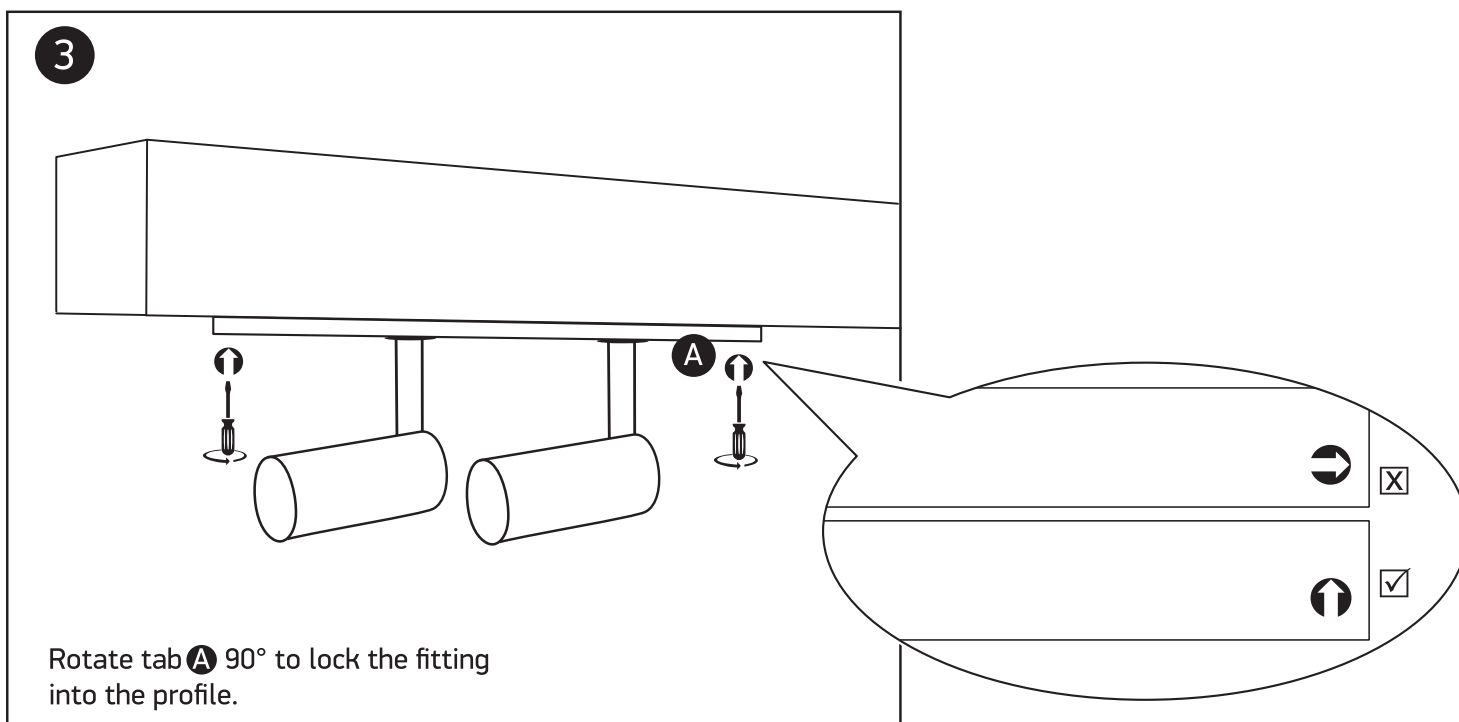

# INSTALLATION MANUAL

42108AL

2x6W | COB LED | 48V DC | IP20 | Aluminium

90 CRI