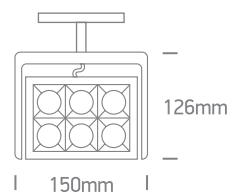

INSTALLATION MANUAL

42118L

26W | COB LED | 48V | IP20 | Aluminium

90 CRI

Warnings:

1. Make sure that the product is installed properly before connecting to electricity.
2. Do not cover the fitting.
3. Maintenance and installation should only be carried out by a professional electrician.