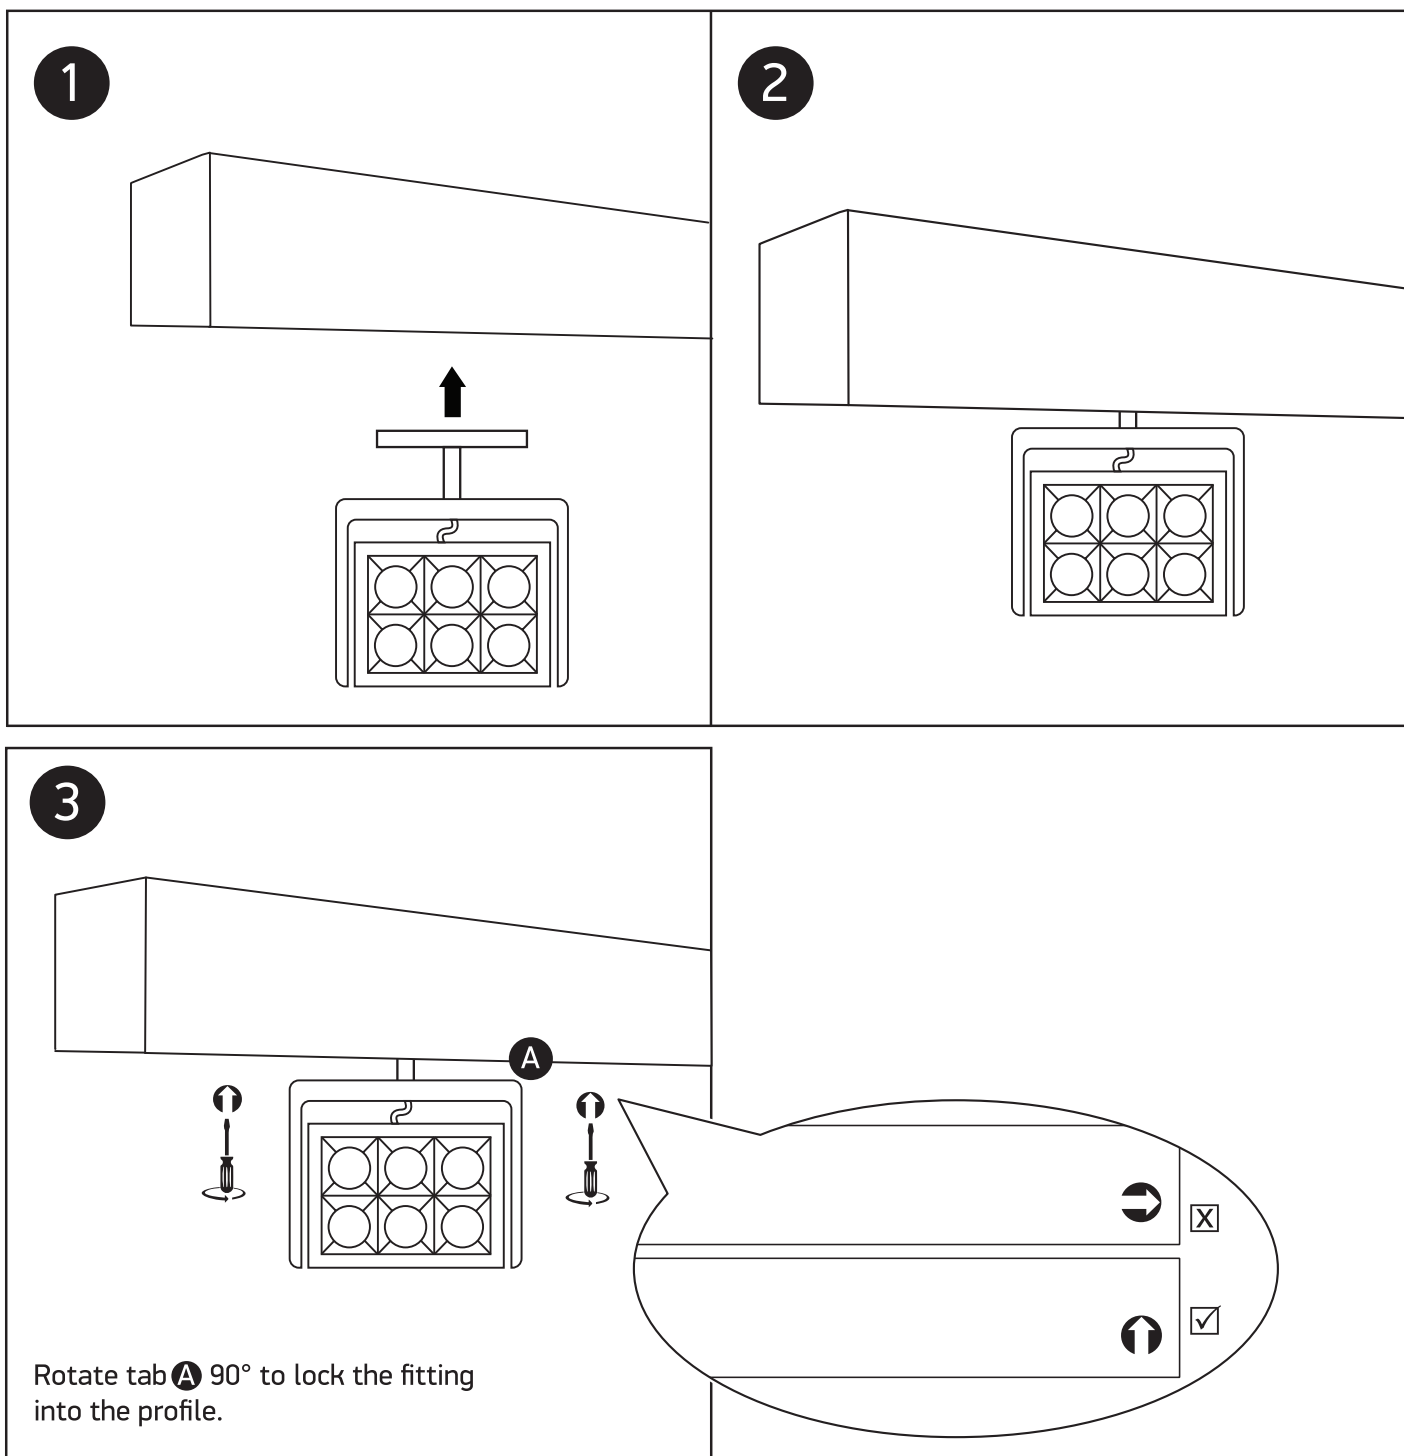

INSTALLATION MANUAL

42118L

26W | COB LED | 48V | IP20 | Aluminium

90 CRI

Warnings:

1. Make sure that the product is installed properly before connecting to electricity.
2. Do not cover the fitting.
3. Maintenance and installation should only be carried out by a professional electrician.