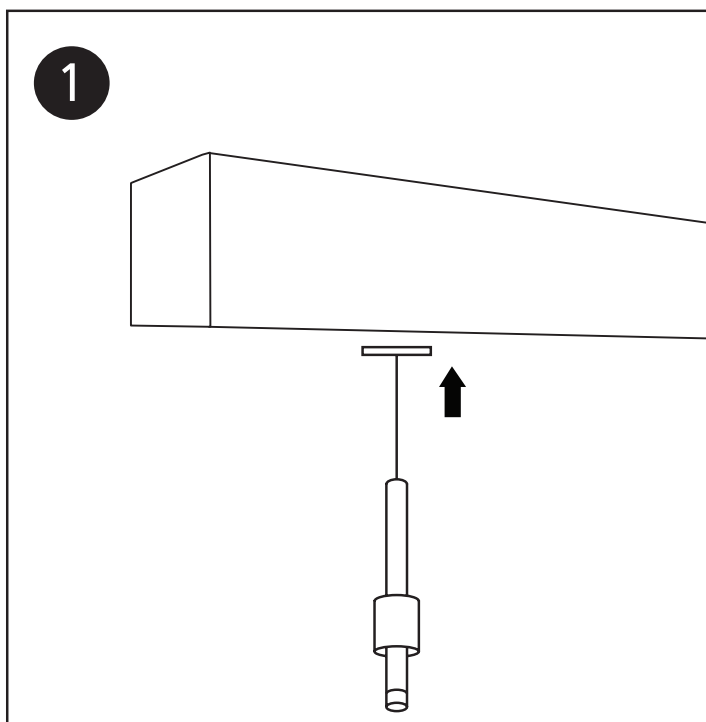

INSTALLATION MANUAL

42132

LED BUILT IN III DARK LIGHT

CE ENEC UK CA RoHS COMPLIANT NOT DIMMABLE

48V | COB LED | 7W | IP20 | Aluminium

90 CRI

Warnings:

1. Make sure that the product is installed properly before connecting to electricity.
2. Do not cover the fitting.
3. Maintenance and installation should only be carried out by a professional electrician.