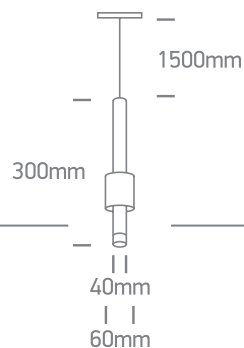

INSTALLATION MANUAL

42132

LED BUILT IN III DARK LIGHT

CE ENEC UK CA RoHS COMPLIANT NOT DIMMABLE

48V | COB LED | 7W | IP20 | Aluminium

90 CRI

Warnings:

1. Make sure that the product is installed properly before connecting to electricity.
2. Do not cover the fitting.
3. Maintenance and installation should only be carried out by a professional electrician.