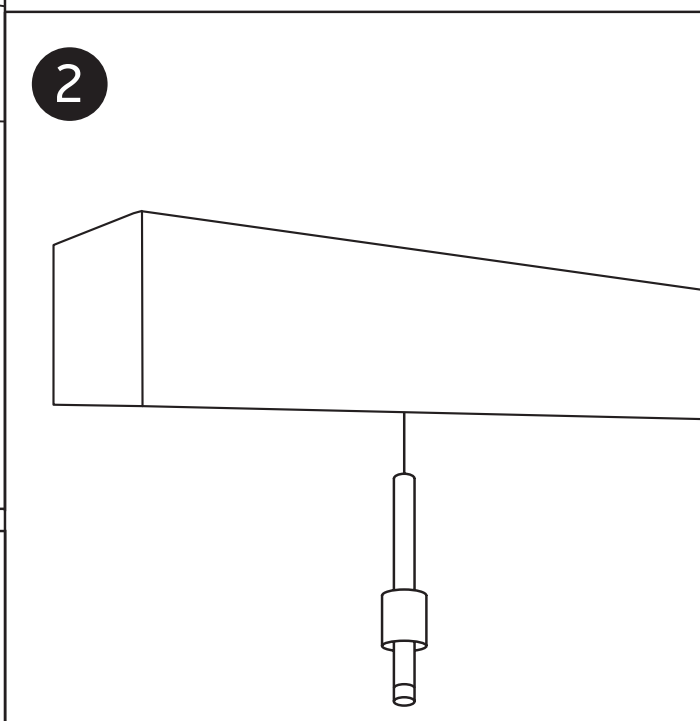

INSTALLATION MANUAL

42132

LED BUILT IN III DARK LIGHT

CE ENEC UK CA RoHS COMPLIANT NOT DIMMABLE

48V | COB LED | 7W | IP20 | Aluminium

90 CRI

Warnings:

1. Make sure that the product is installed properly before connecting to electricity.
2. Do not cover the fitting.
3. Maintenance and installation should only be carried out by a professional electrician.