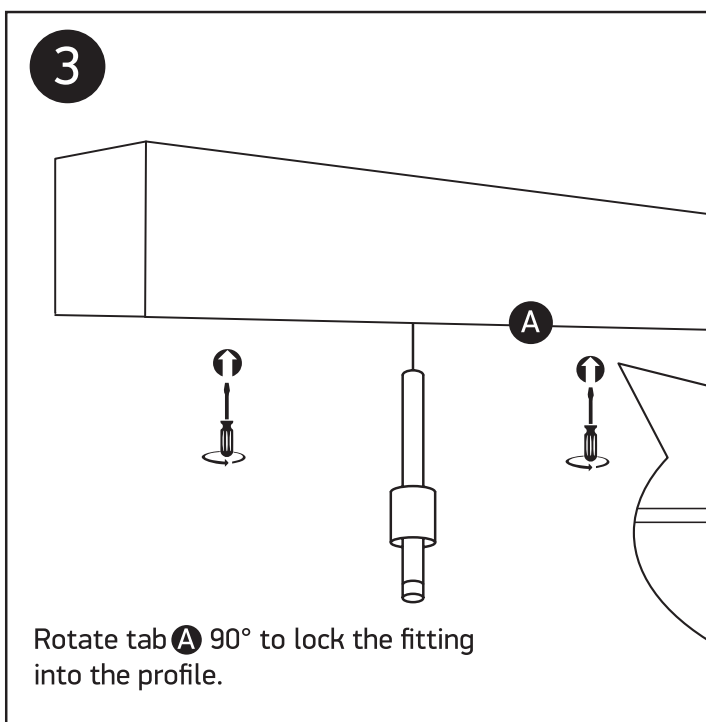

INSTALLATION MANUAL

42132

LED BUILT IN III DARK LIGHT

CE ENEC UK CA RoHS COMPLIANT NOT DIMMABLE

48V | COB LED | 7W | IP20 | Aluminium

90 CRI

Warnings:

1. Make sure that the product is installed properly before connecting to electricity.
2. Do not cover the fitting.
3. Maintenance and installation should only be carried out by a professional electrician.