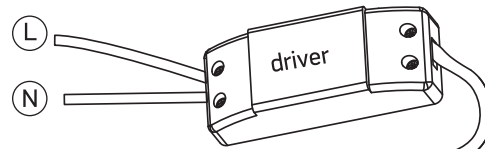

INSTALLATION MANUAL

50006B

ecolight

90
CRI

230V | COB LED | 40W | IP20 | Die cast
Complete with 1000mA driver.

54mm

47mm

one
LIGHT

A

B

C

Warnings:

1. Make sure that the product is installed properly before connecting to electricity.
2. Do not cover the fitting.
3. Maintenance and installation should only be carried out by a professional electrician.