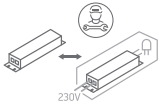

INSTALLATION MANUAL

50006B

ecolight

90
CRI

230V | COB LED | 40W | IP20 | Die cast
Complete with 1000mA driver.

54mm

47mm

one
LIGHT