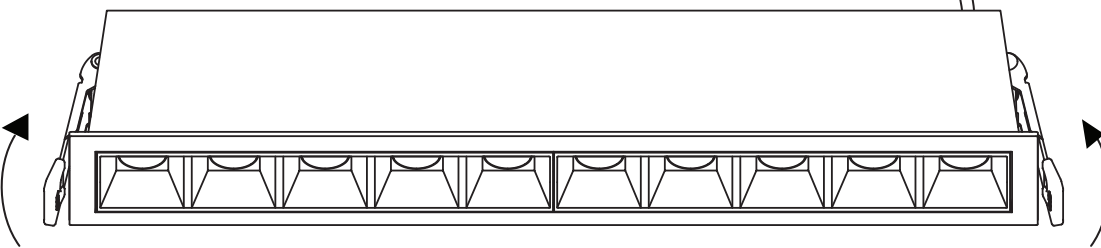

INSTALLATION MANUAL

50006B

ecolight

90
CRI

230V | COB LED | 40W | IP20 | Die cast
Complete with 1000mA driver.

54mm

47mm

one
LIGHT

A

B

C

Warnings:

1. Make sure that the product is installed properly before connecting to electricity.
2. Do not cover the fitting.
3. Maintenance and installation should only be carried out by a professional electrician.