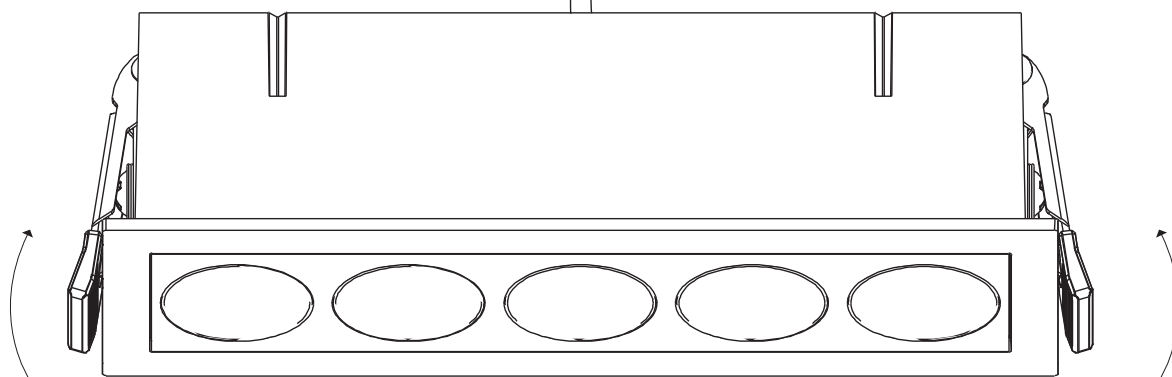

230V | SMD 3535 | 12W | IP20 | Aluminium  
Complete with 700mA driver.

A

CUTOUT HOLE: 140x36mm

B

C