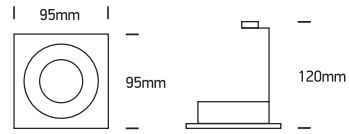

INSTALLATION MANUAL

50105ALG

100-240V | MR16 | GU10 | 50W | IP20 | Aluminium

Warnings:

1. Make sure that the product is installed properly before connecting to electricity.
2. Do not cover the fitting.
3. Maintenance and installation should only be carried out by a professional electrician.