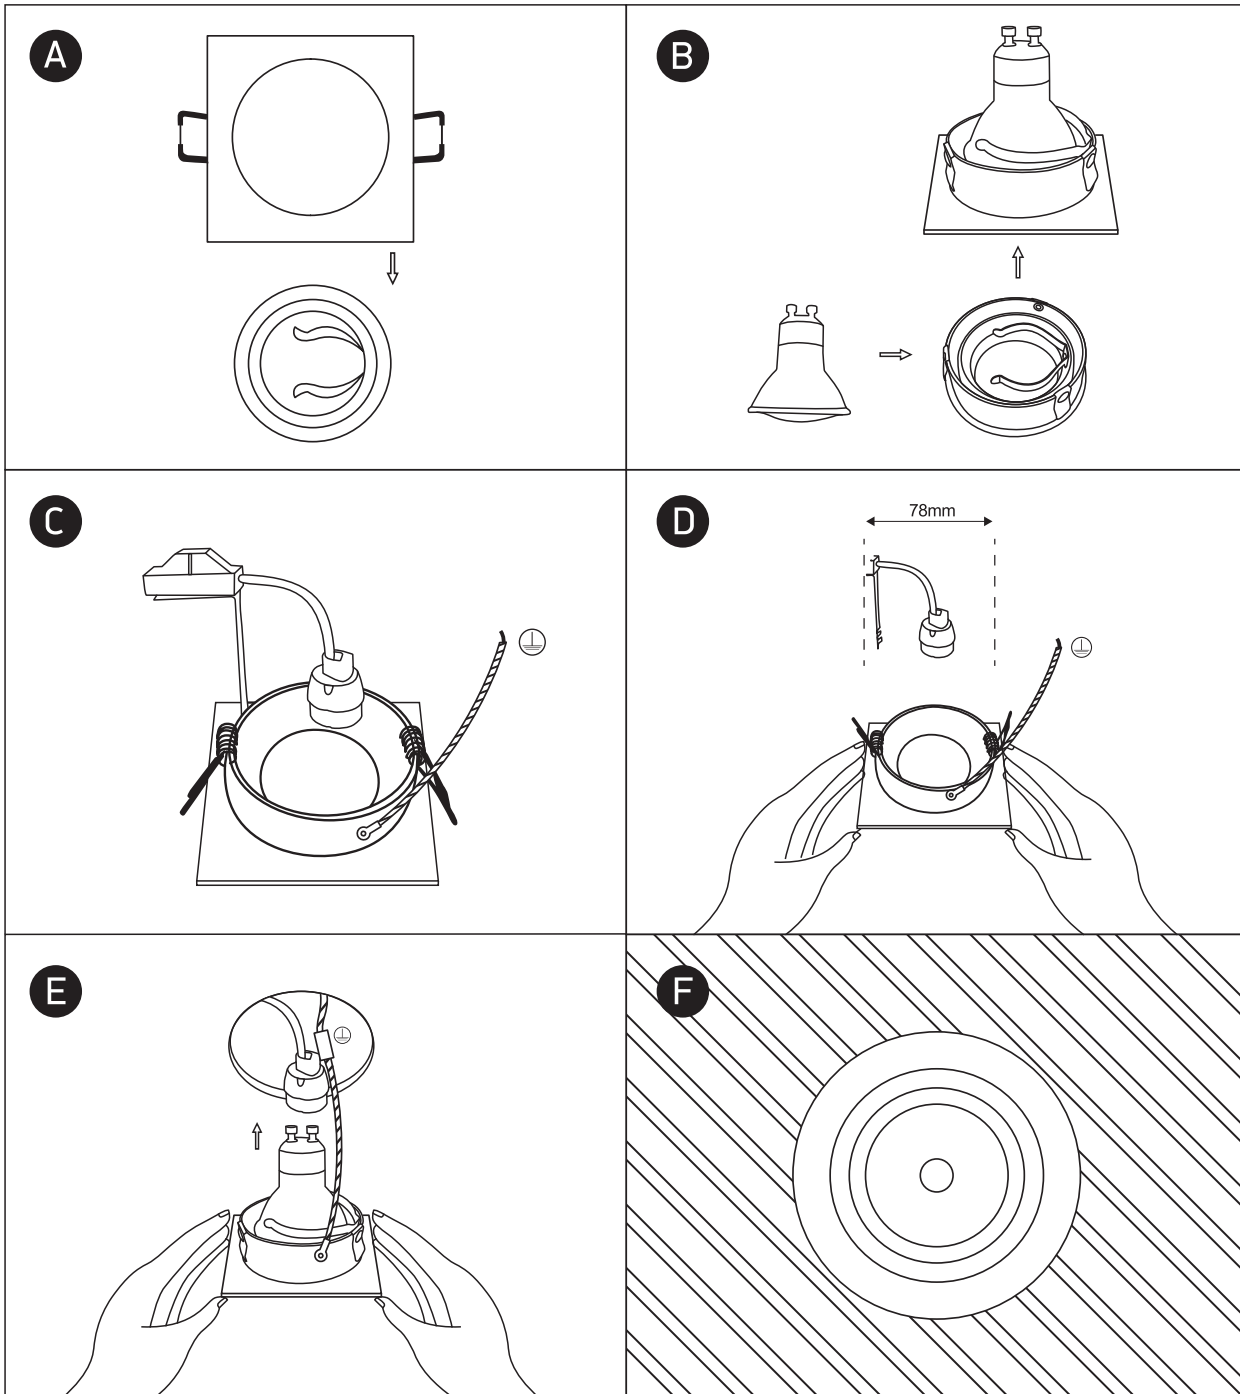

INSTALLATION MANUAL

50105ALG

100-240V | MR16 | GU10 | 50W | IP20 | Aluminium

Warnings:

1. Make sure that the product is installed properly before connecting to electricity.
2. Do not cover the fitting.
3. Maintenance and installation should only be carried out by a professional electrician.