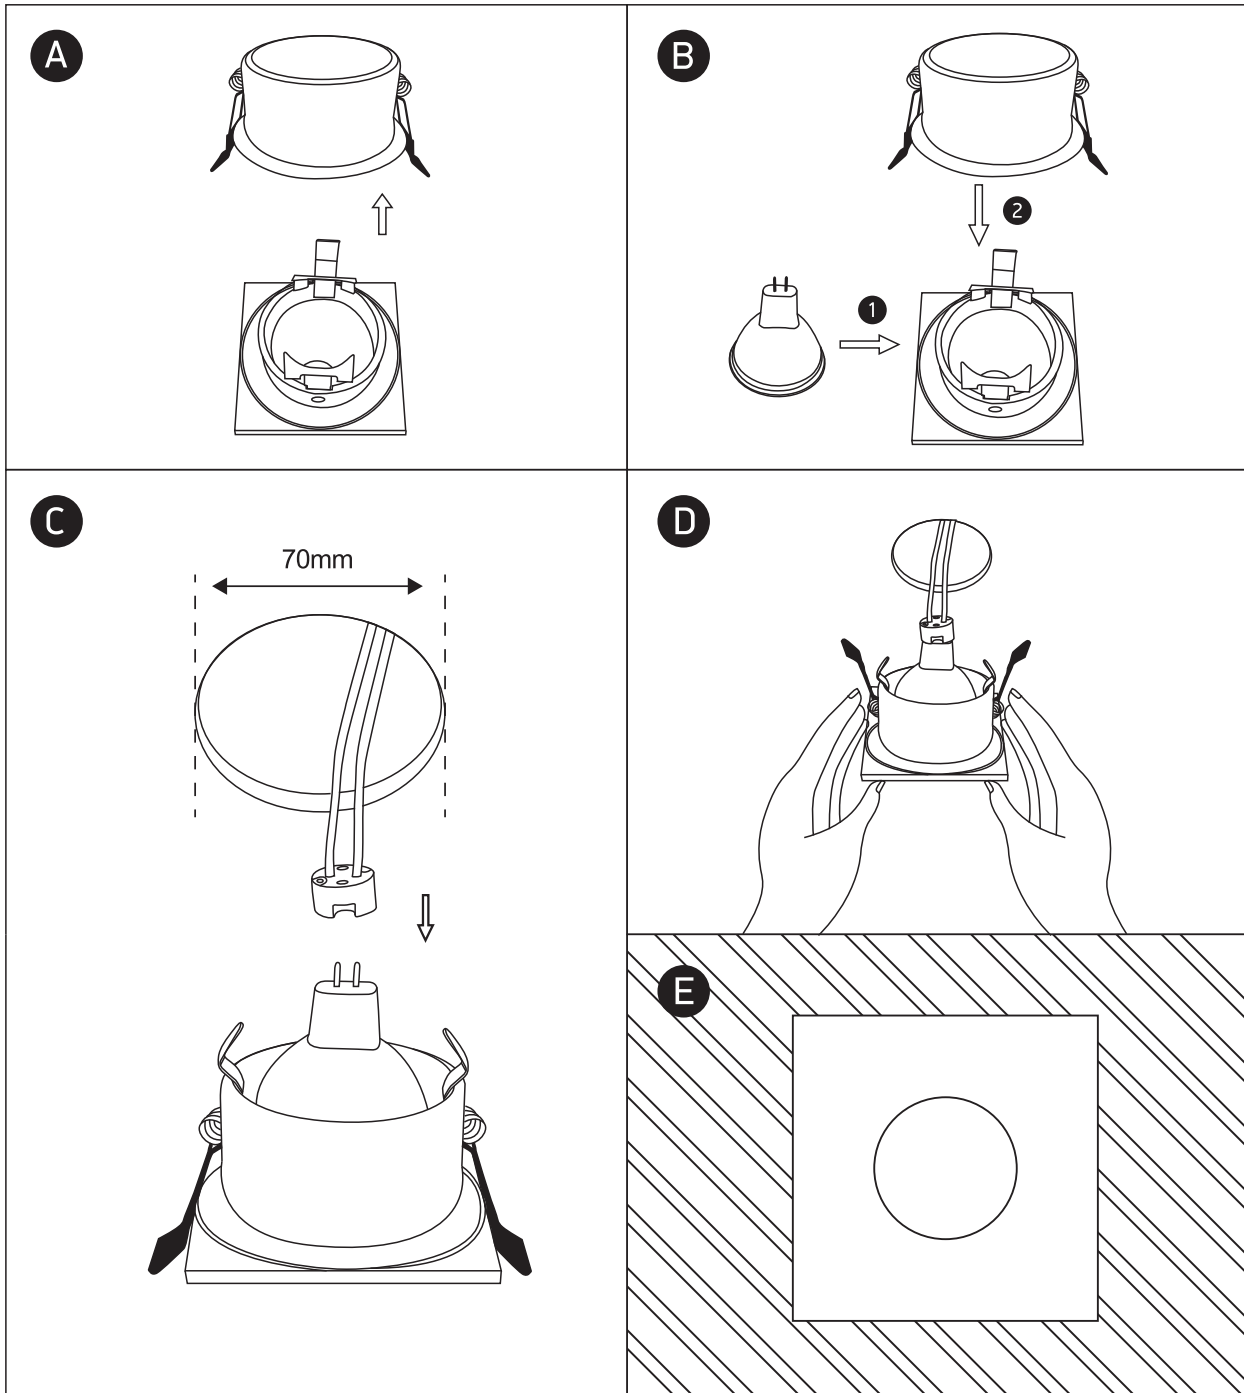

# INSTALLATION MANUAL

50105R

12V | MR16 | GU5,3 | 50W | IP44 | Die cast