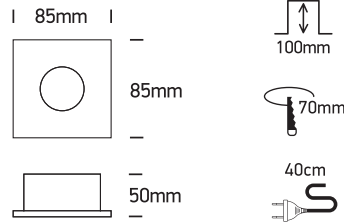

# INSTALLATION MANUAL

50105R

12V | MR16 | GU5,3 | 50W | IP44 | Die cast