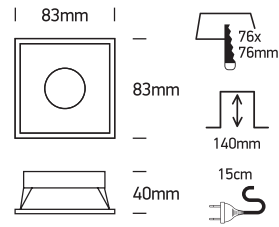

INSTALLATION MANUAL

50105TG

DARK
LIGHT

100-240V | MR16 | GU10 | 10W | IP20 | Die cast | Semi trimless

Warnings:

1. Make sure that the product is installed properly before connecting to electricity.
2. Do not cover the fitting.
3. Maintenance and installation should only be carried out by a professional electrician.