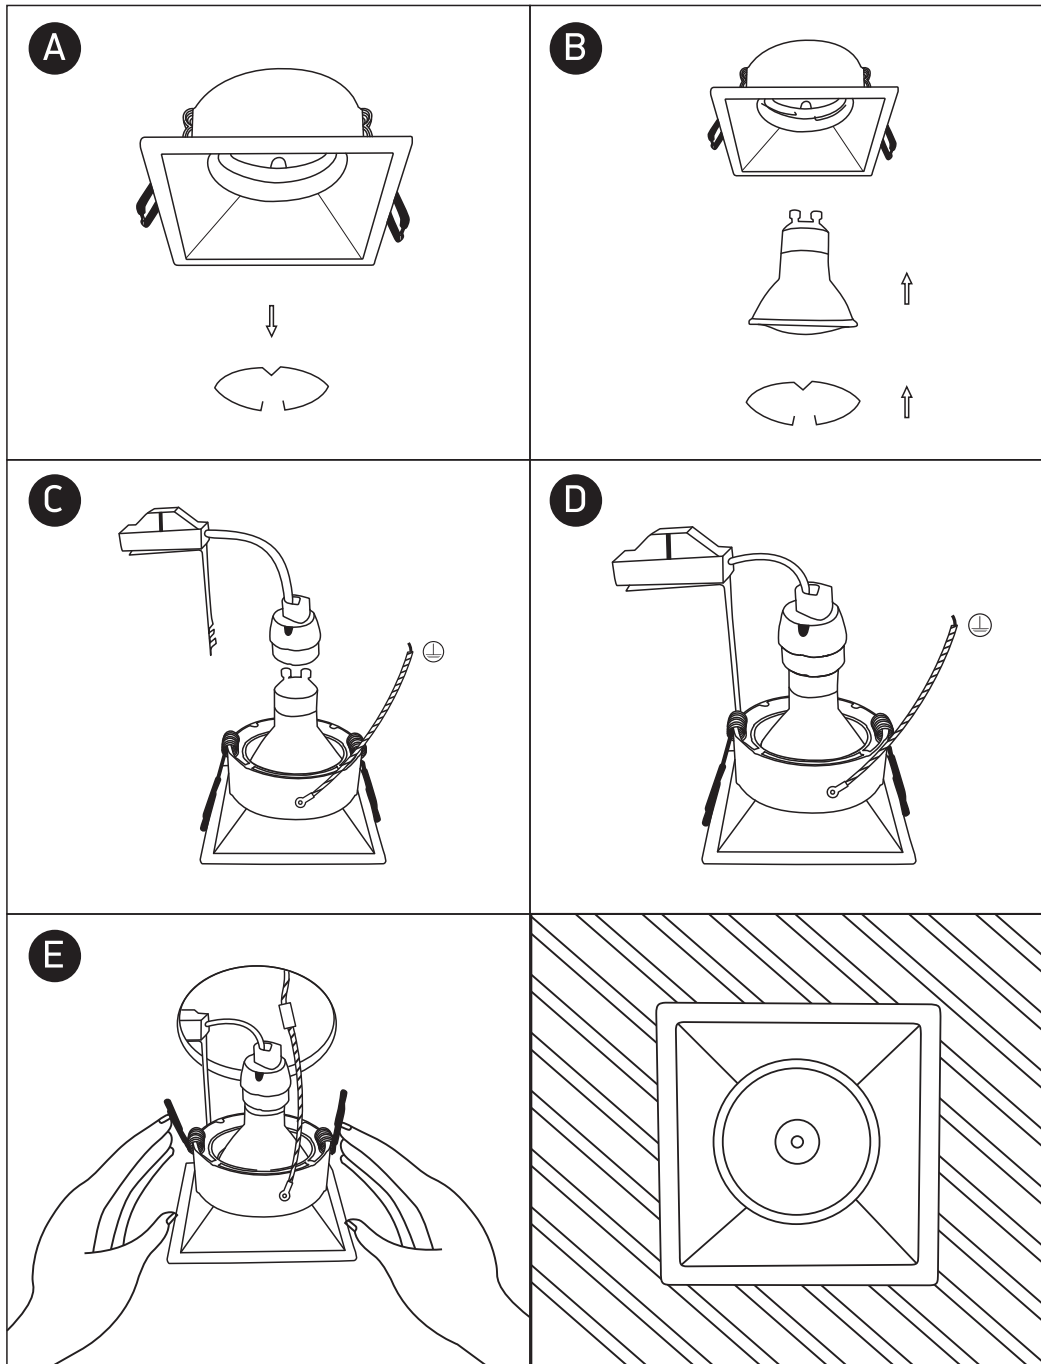

INSTALLATION MANUAL

50105TG

DARK
LIGHT

100-240V | MR16 | GU10 | 10W | IP20 | Die cast | Semi trimless

Warnings:

1. Make sure that the product is installed properly before connecting to electricity.
2. Do not cover the fitting.
3. Maintenance and installation should only be carried out by a professional electrician.