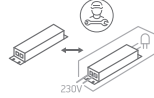

INSTALLATION MANUAL

50106B

ecolight

90
CRI

54mm

54mm

47mm

230V | COB LED | 6W | IP20 | Die cast
Complete with 135mA driver.