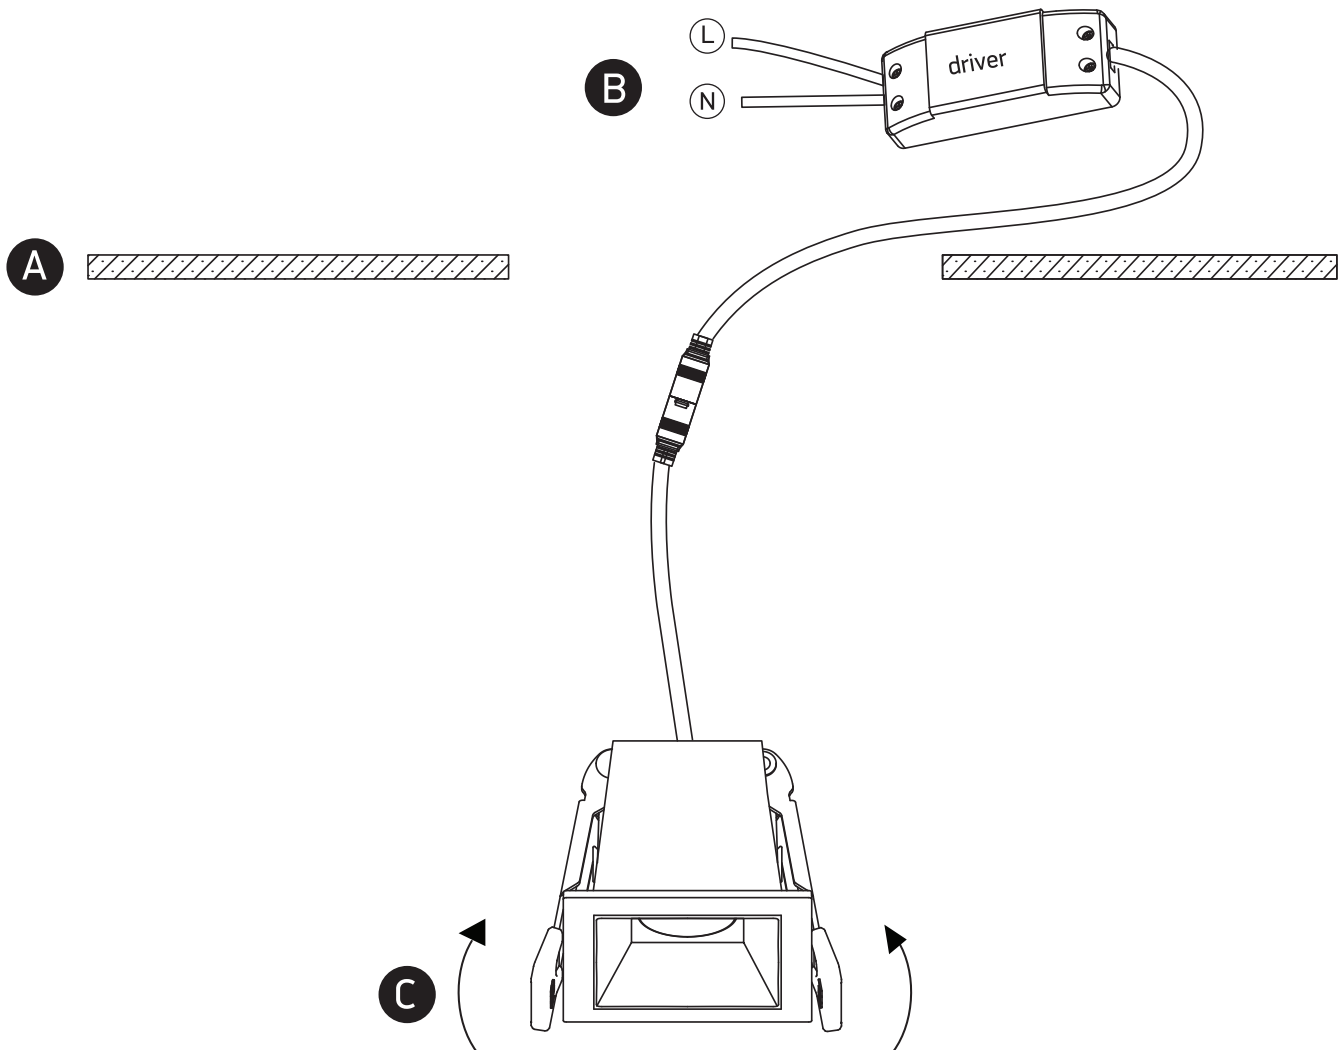

INSTALLATION MANUAL

50106B

ecolight

90
CRI

54mm

54mm

47mm

230V | COB LED | 6W | IP20 | Die cast
Complete with 135mA driver.

Warnings:

1. Make sure that the product is installed properly before connecting to electricity.
2. Do not cover the fitting.
3. Maintenance and installation should only be carried out by a professional electrician.