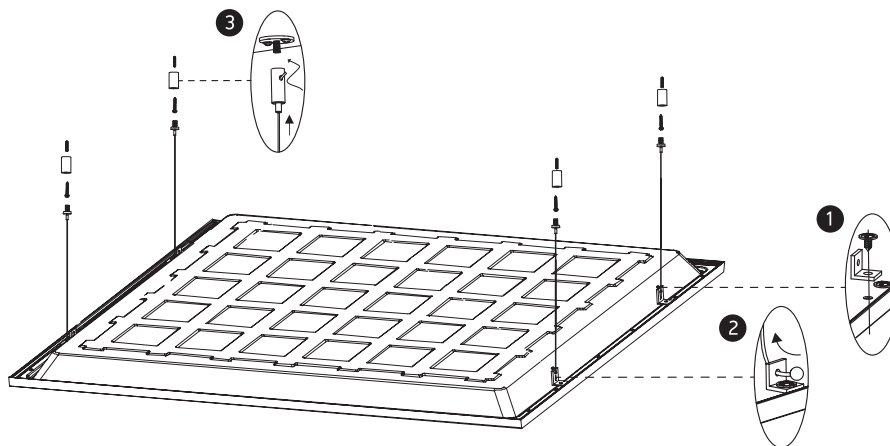

INSTALLATION MANUAL

50140BU

ecopanel

UGR19

80 CRI

230V | SMD 2835 | 40W | IP20 | Aluminium + Steel
Complete with 1000mA driver.

one
LIGHT

A Recessed fitting for 600x600mm T-rail false ceilings.

B Mounting fitting using optional mounting clips 050108.

C Ceiling mount suspended applications using optional kit 050017.

Warnings:

1. Make sure that the product is installed properly before connecting to electricity.
2. Do not cover the fitting.
3. Maintenance and installation should only be carried out by a professional electrician.