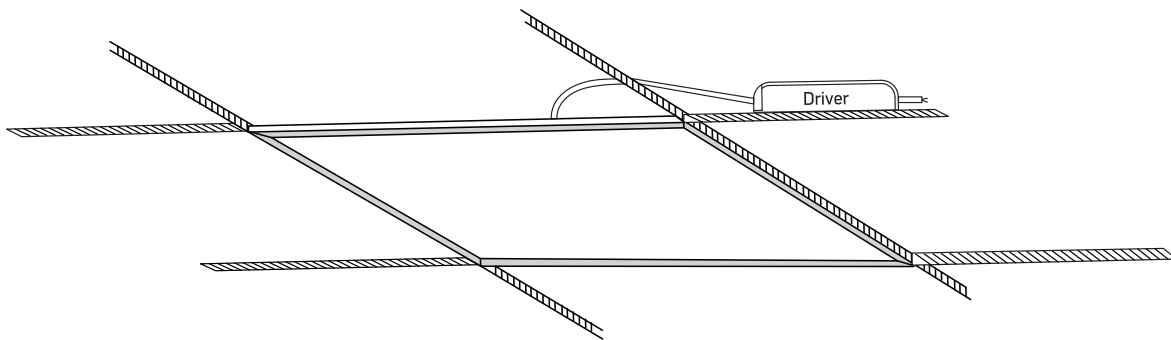

INSTALLATION MANUAL

50140BU

ecopanel

UGR19

80 CRI

230V | SMD 2835 | 40W | IP20 | Aluminium + Steel
Complete with 1000mA driver.

one
LIGHT

A Recessed fitting for 600x600mm T-rail false ceilings.

B Mounting fitting using optional mounting clips 050108.

C Ceiling mount suspended applications using optional kit 050017.

Warnings:

1. Make sure that the product is installed properly before connecting to electricity.
2. Do not cover the fitting.
3. Maintenance and installation should only be carried out by a professional electrician.