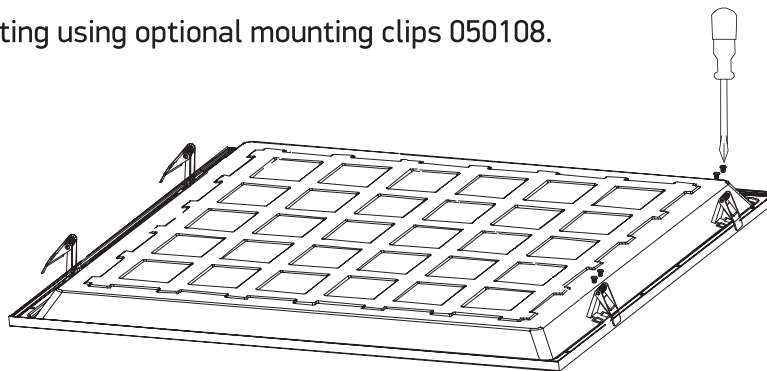

B Mounting fitting using optional mounting clips 050108.