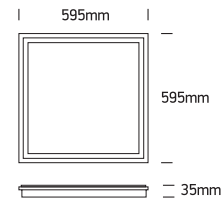

INSTALLATION MANUAL

50140BU

ecopanel

UGR19

80 CRI

230V | SMD 2835 | 40W | IP20 | Aluminium + Steel
Complete with 1000mA driver.

one
LIGHT

A Recessed fitting for 600x600mm T-rail false ceilings.