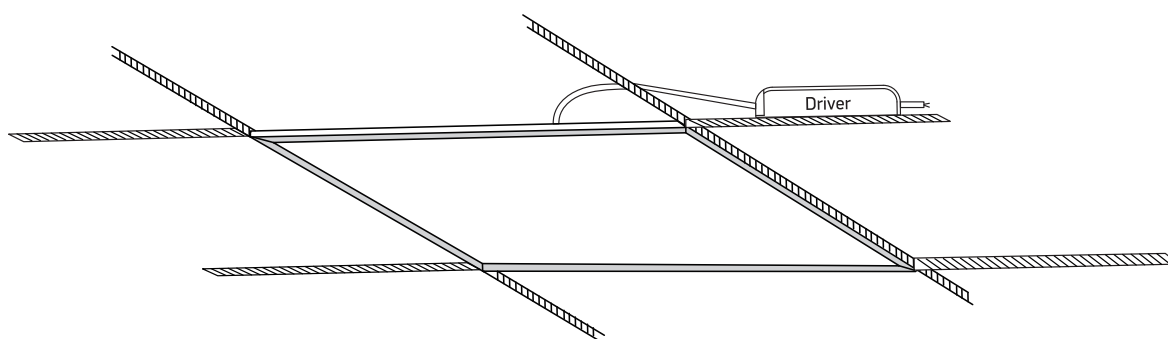

INSTALLATION MANUAL

50140BW

ecopanel

80
CRI

230V | SMD 2835 | 40W | IP65 | Aluminium + Steel
Complete with 950mA driver.

one
LIGHT

A Recessed fitting for 600x600mm T-rail false ceilings.

B Mounting fitting using optional mounting clips 050108.