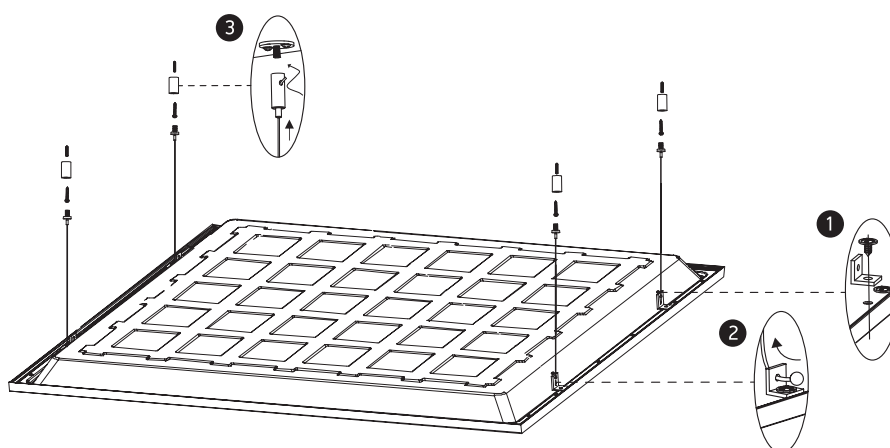

INSTALLATION MANUAL

50140BW

ecopanel

80
CRI

230V | SMD 2835 | 40W | IP65 | Aluminium + Steel
Complete with 950mA driver.

one
LIGHT

A Recessed fitting for 600x600mm T-rail false ceilings.

B Mounting fitting using optional mounting clips 050108.

C Ceiling mount suspended applications using optional kit 050017.

Warnings:

1. Make sure that the product is installed properly before connecting to electricity.
2. Do not cover the fitting.
3. Maintenance and installation should only be carried out by a professional electrician.