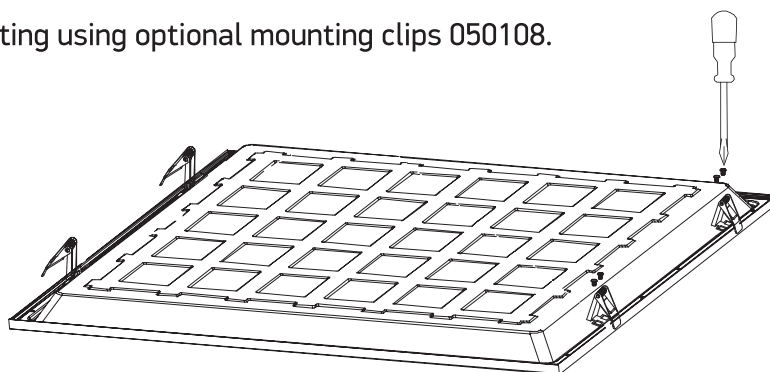

INSTALLATION MANUAL

50140BW

ecopanel

80
CRI

230V | SMD 2835 | 40W | IP65 | Aluminium + Steel
Complete with 950mA driver.

one
LIGHT

A Recessed fitting for 600x600mm T-rail false ceilings.

B Mounting fitting using optional mounting clips 050108.