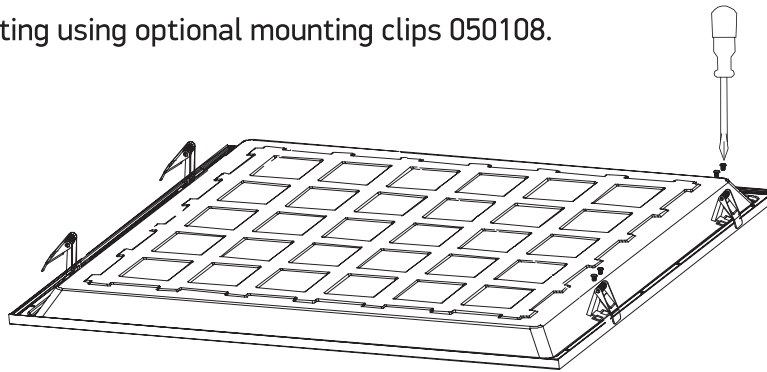

B Mounting fitting using optional mounting clips 050108.