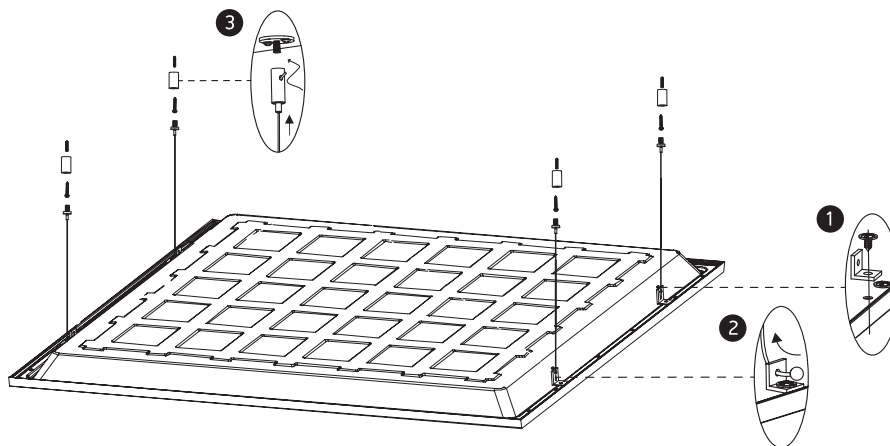

C Ceiling mount suspended applications using optional kit 050017.

Warnings:

1. Make sure that the product is installed properly before connecting to electricity.
2. Do not cover the fitting.
3. Maintenance and installation should only be carried out by a professional electrician.