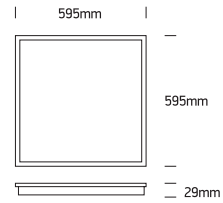

INSTALLATION MANUAL

50140B

ecopanel

80
CRI

230V | SMD 2835 | 40W | IP20 | Aluminium + Steel
Complete with 850mA driver.

one
LIGHT