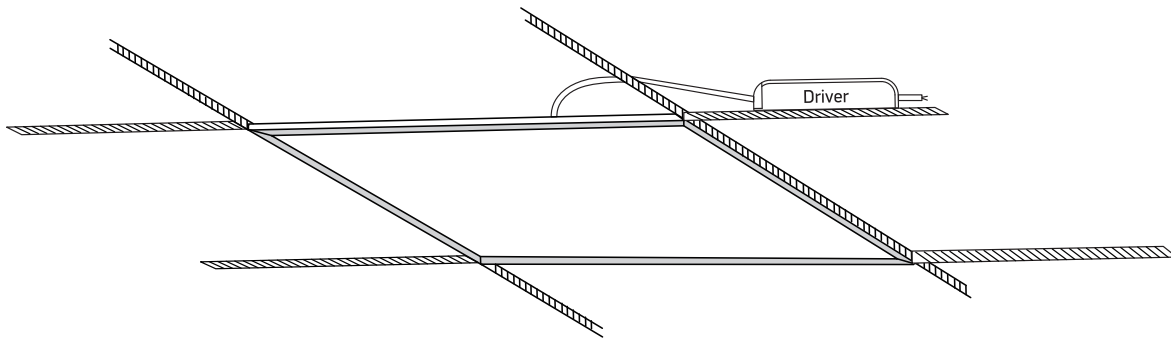

# INSTALLATION MANUAL

50140B

ecopanel

80  
CRI

230V | SMD 2835 | 40W | IP20 | Aluminium + Steel  
Complete with 850mA driver.

one  
LIGHT

## A Recessed fitting for 600x600mm T-rail false ceilings.

## B Mounting fitting using optional mounting clips 050108.